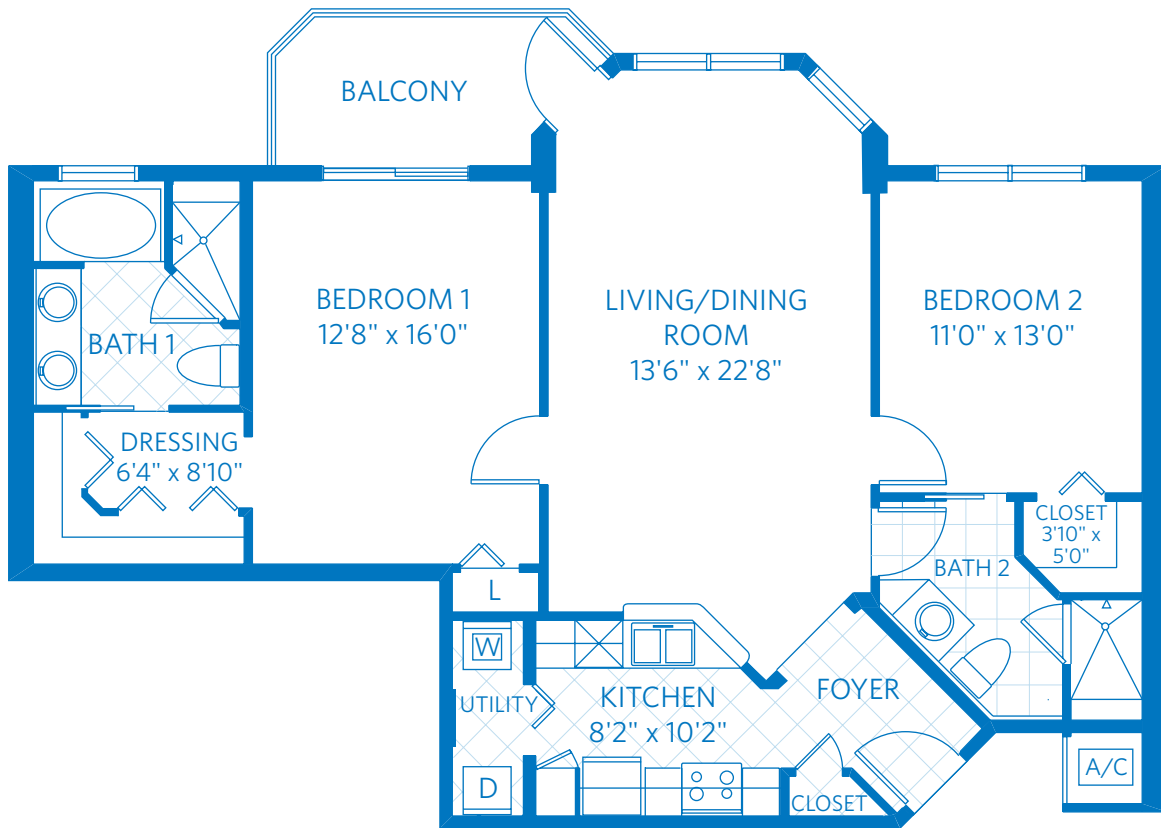

# CEZANNE SOUTH

TWO BEDROOM, TWO BATH  
1,143 SQUARE FEET—1/8"=1' SCALE

All plans and dimensions are approximate.  
The community reserves the right to make changes.

19333 W. Country Club Drive  
Aventura, FL 33180  
305.692.4501  
ViLiving.com