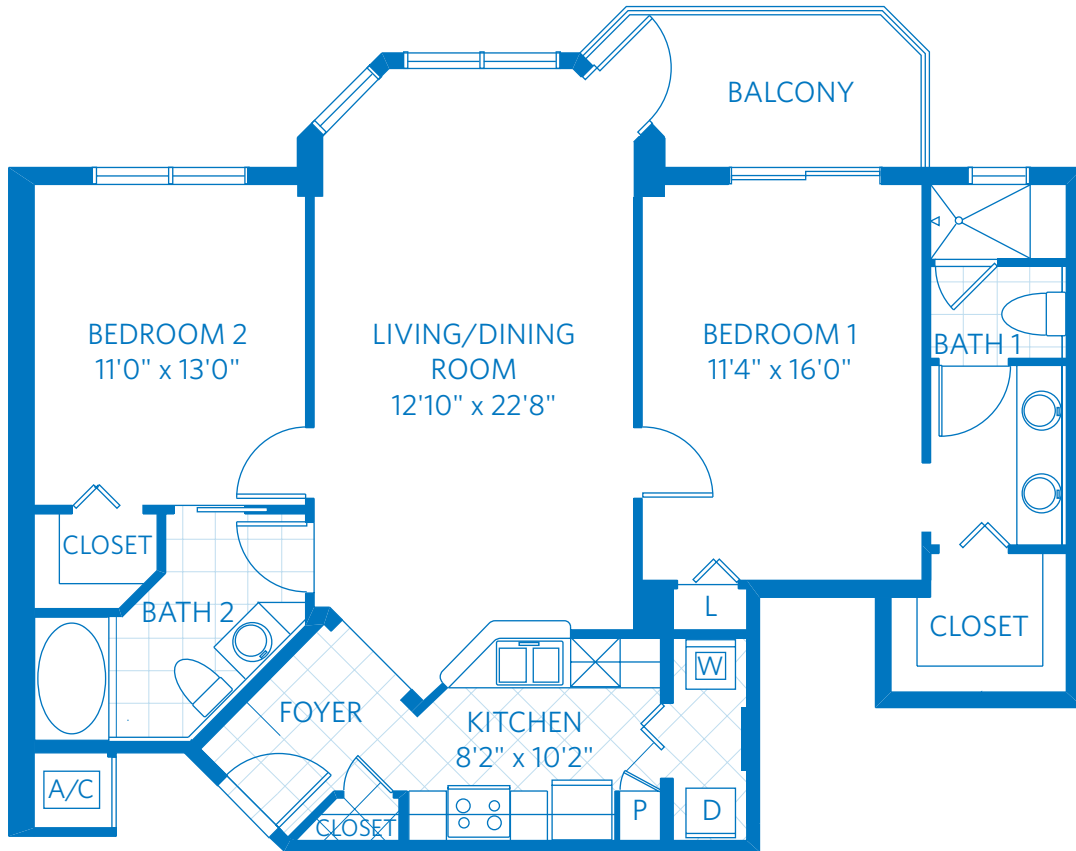

MATISSE

TWO BEDROOM, TWO BATH
1,047 SQUARE FEET—1/8"=1' SCALE

All plans and dimensions are approximate.
The community reserves the right to make changes.

19333 W. Country Club Drive
Aventura, FL 33180
305.692.4501
ViLiving.com