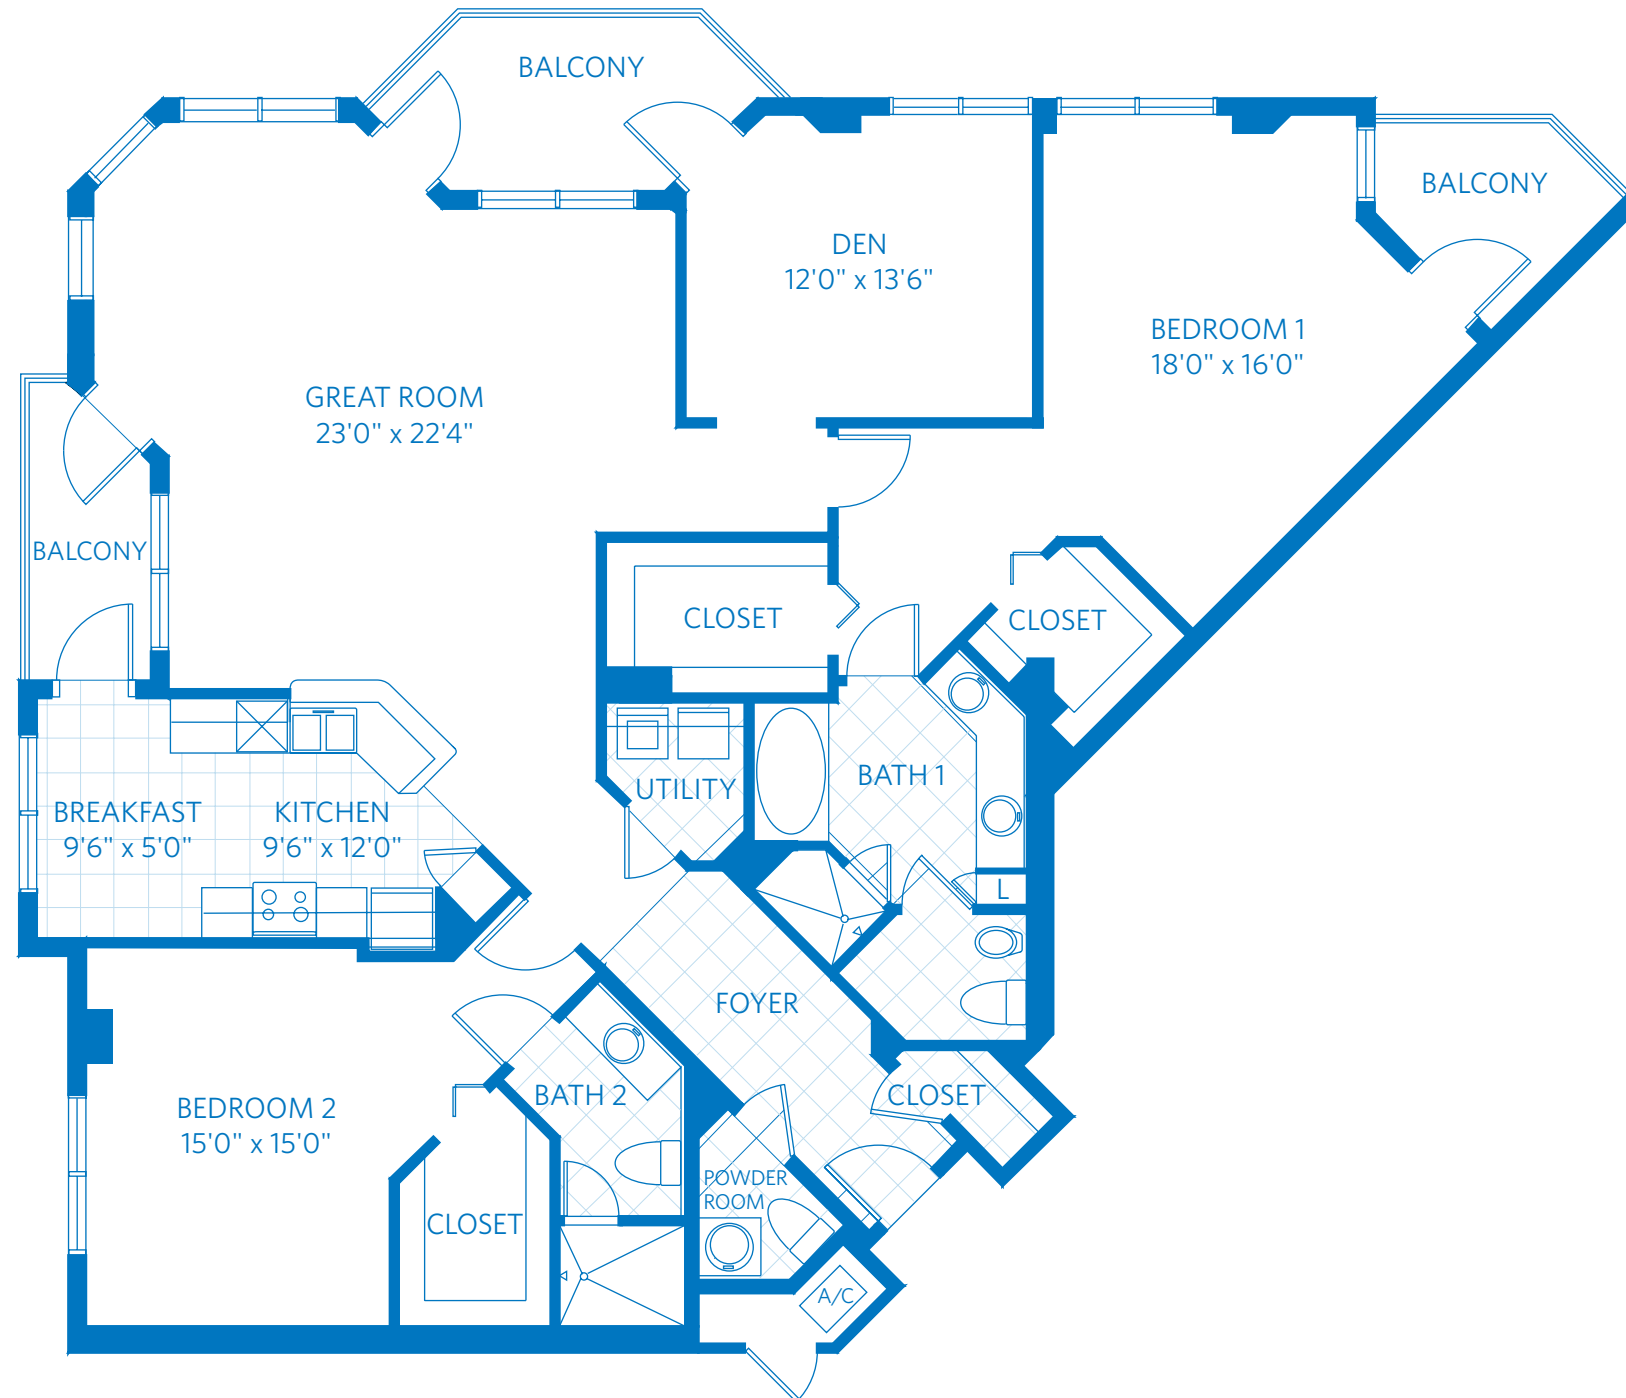

MICHELANGELO

TWO BEDROOM WITH DEN, TWO AND A HALF BATH
2,078 SQUARE FEET —1/8"=1' SCALE

19333 W. Country Club Drive
Aventura, FL 33180
305.692.4501
ViLiving.com

All plans and dimensions are approximate.
The community reserves the right to make changes.