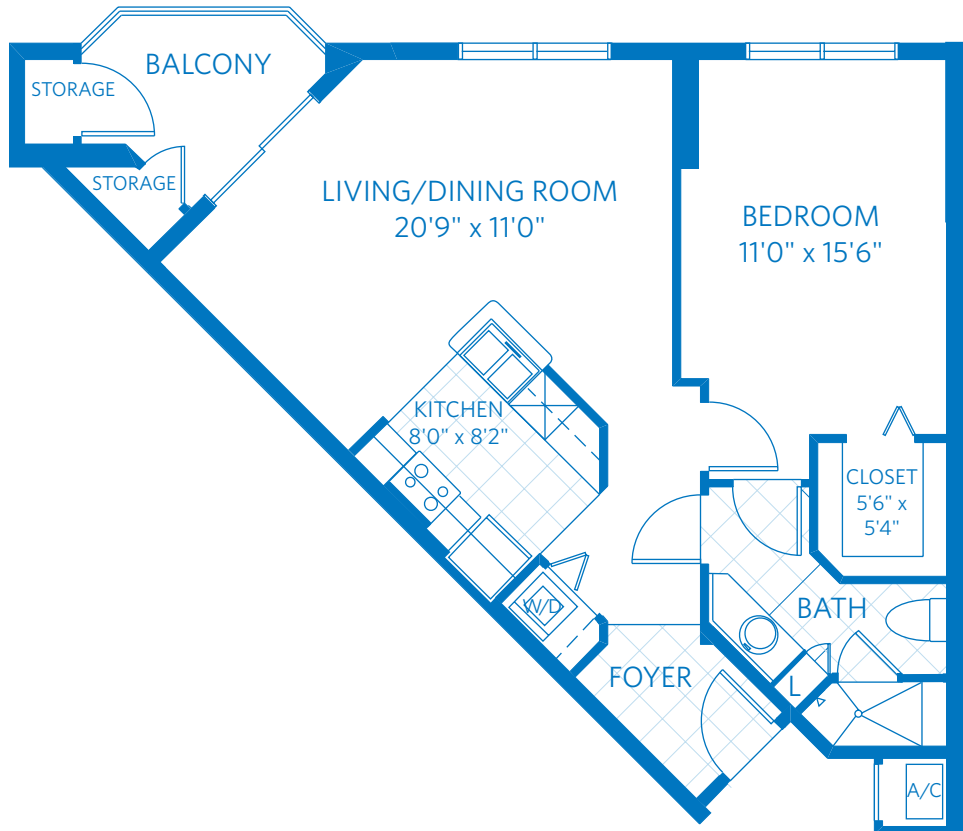

MONET

ONE BEDROOM, ONE BATH
756 SQUARE FEET—1/8"=1' SCALE

All plans and dimensions are approximate.
The community reserves the right to make changes.

19333 W. Country Club Drive
Aventura, FL 33180
305.692.4501
ViLiving.com