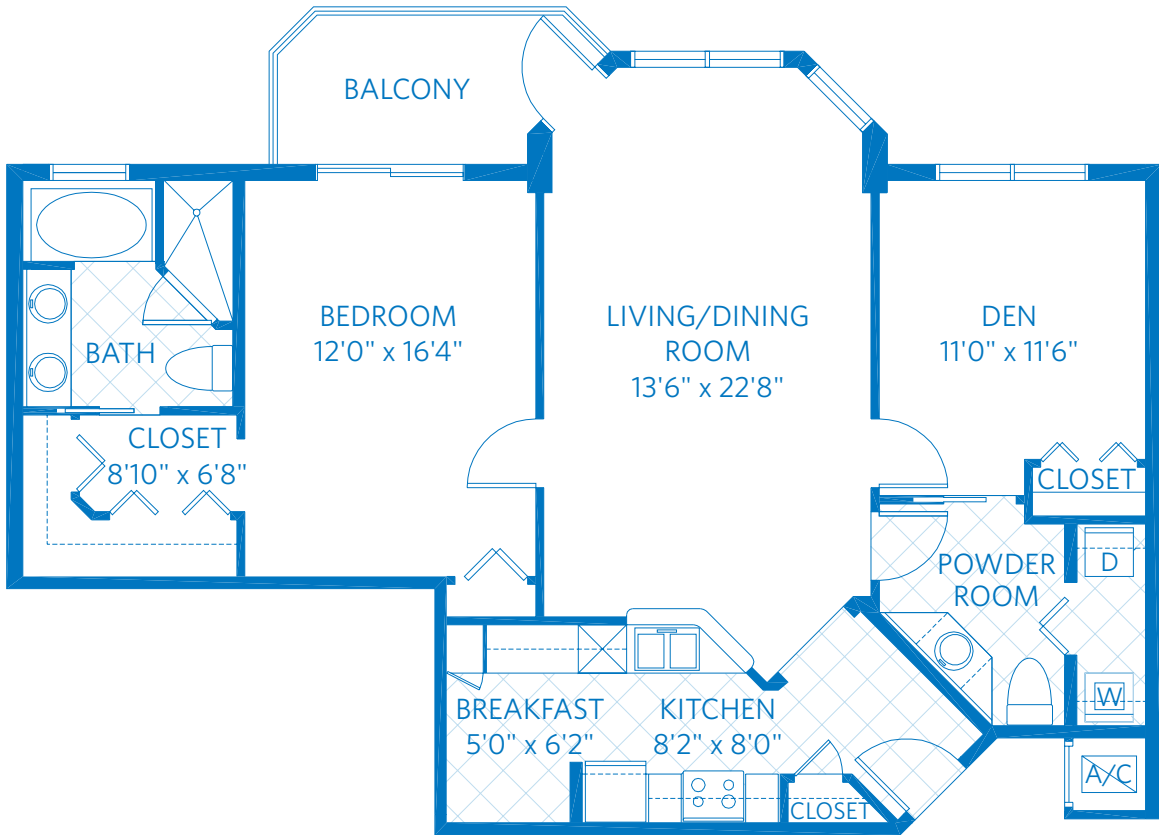

PICASSO

ONE BEDROOM WITH DEN, ONE AND A HALF BATH
1,143 SQUARE FEET—1/8"=1' SCALE

All plans and dimensions are approximate.
The community reserves the right to make changes.

19333 W. Country Club Drive
Aventura, FL 33180
305.692.4501
ViLiving.com