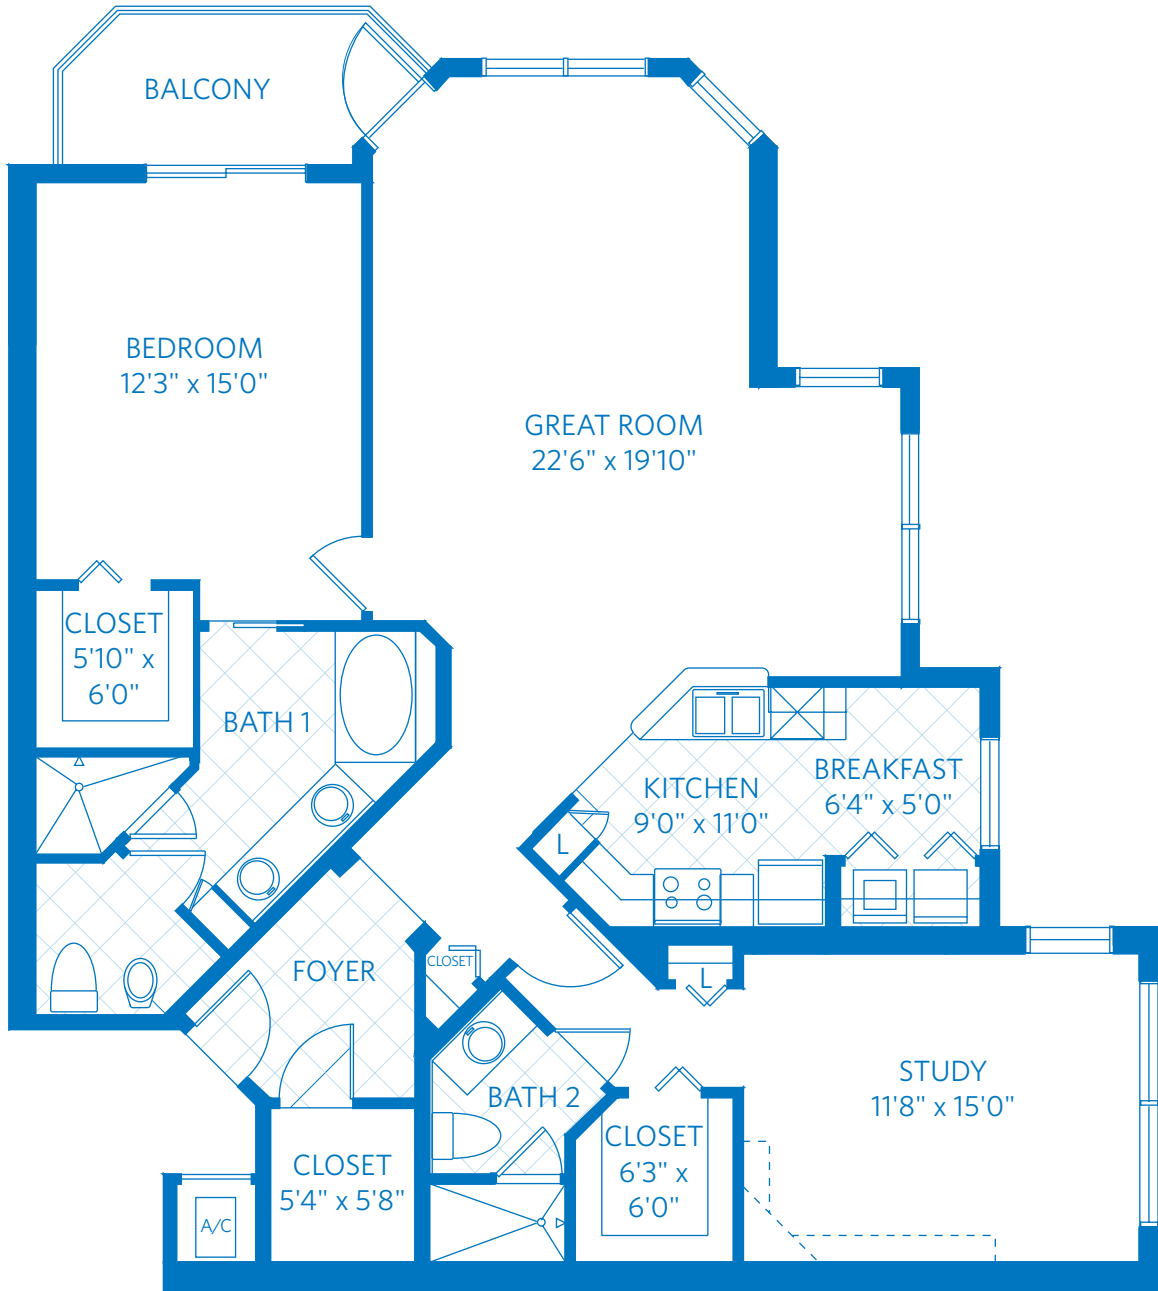

# VAN GOGH

ONE BEDROOM DELUXE WITH STUDY, TWO BATH  
1,512 SQUARE FEET —1/8"=1' SCALE

All plans and dimensions are approximate.  
The community reserves the right to make changes.

19333 W. Country Club Drive  
Aventura, FL 33180  
305.692.4501  
ViLiving.com