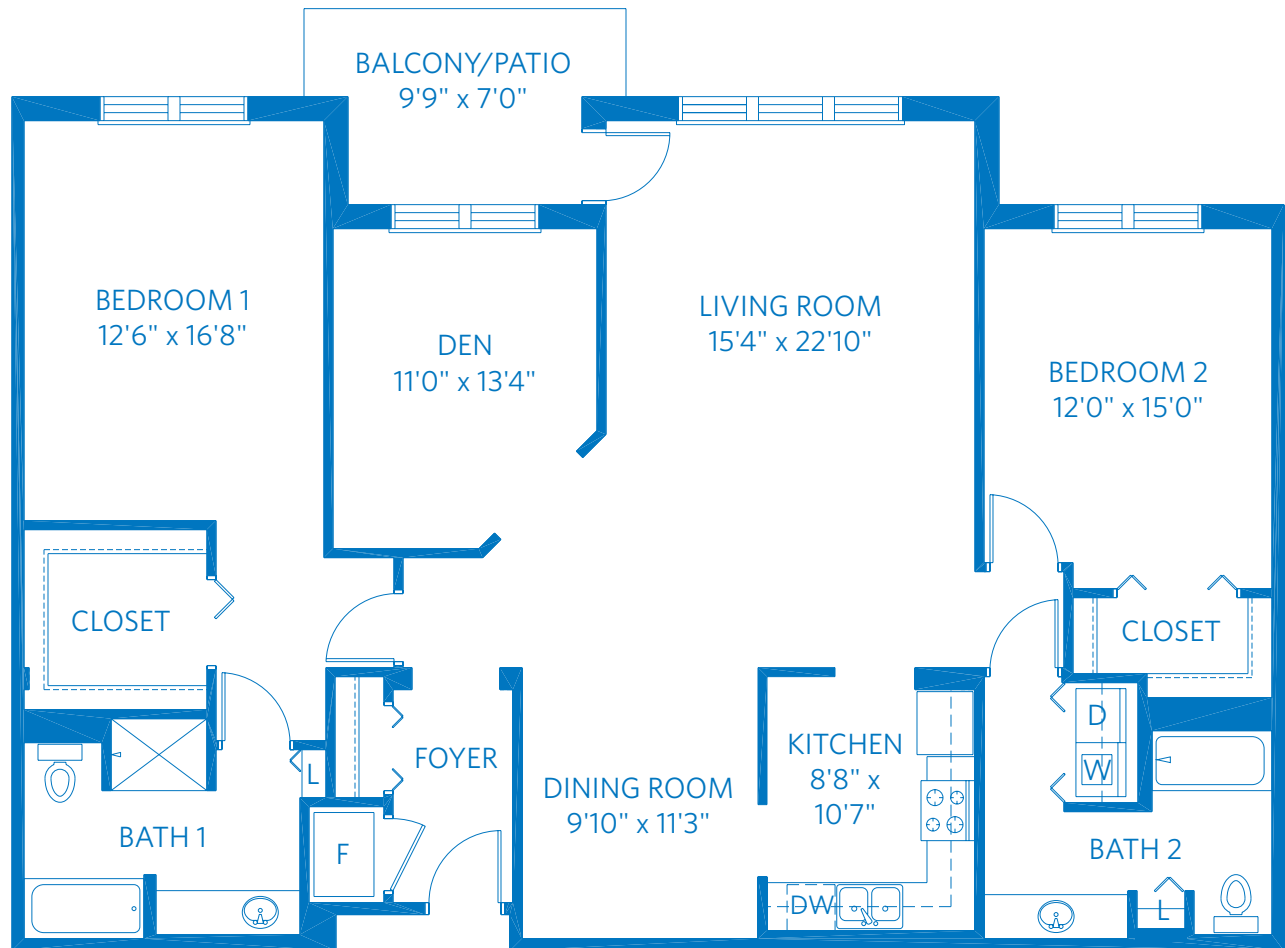

# BLACKTHORN

TWO BEDROOM WITH DEN, TWO BATH  
1,733 SQUARE FEET—1/8"=1' SCALE

All plans and dimensions are approximate.  
The community reserves the right to make changes.

2500 Indigo Lane  
Glenview, IL 60026  
847.998.8500  
ViLiving.com