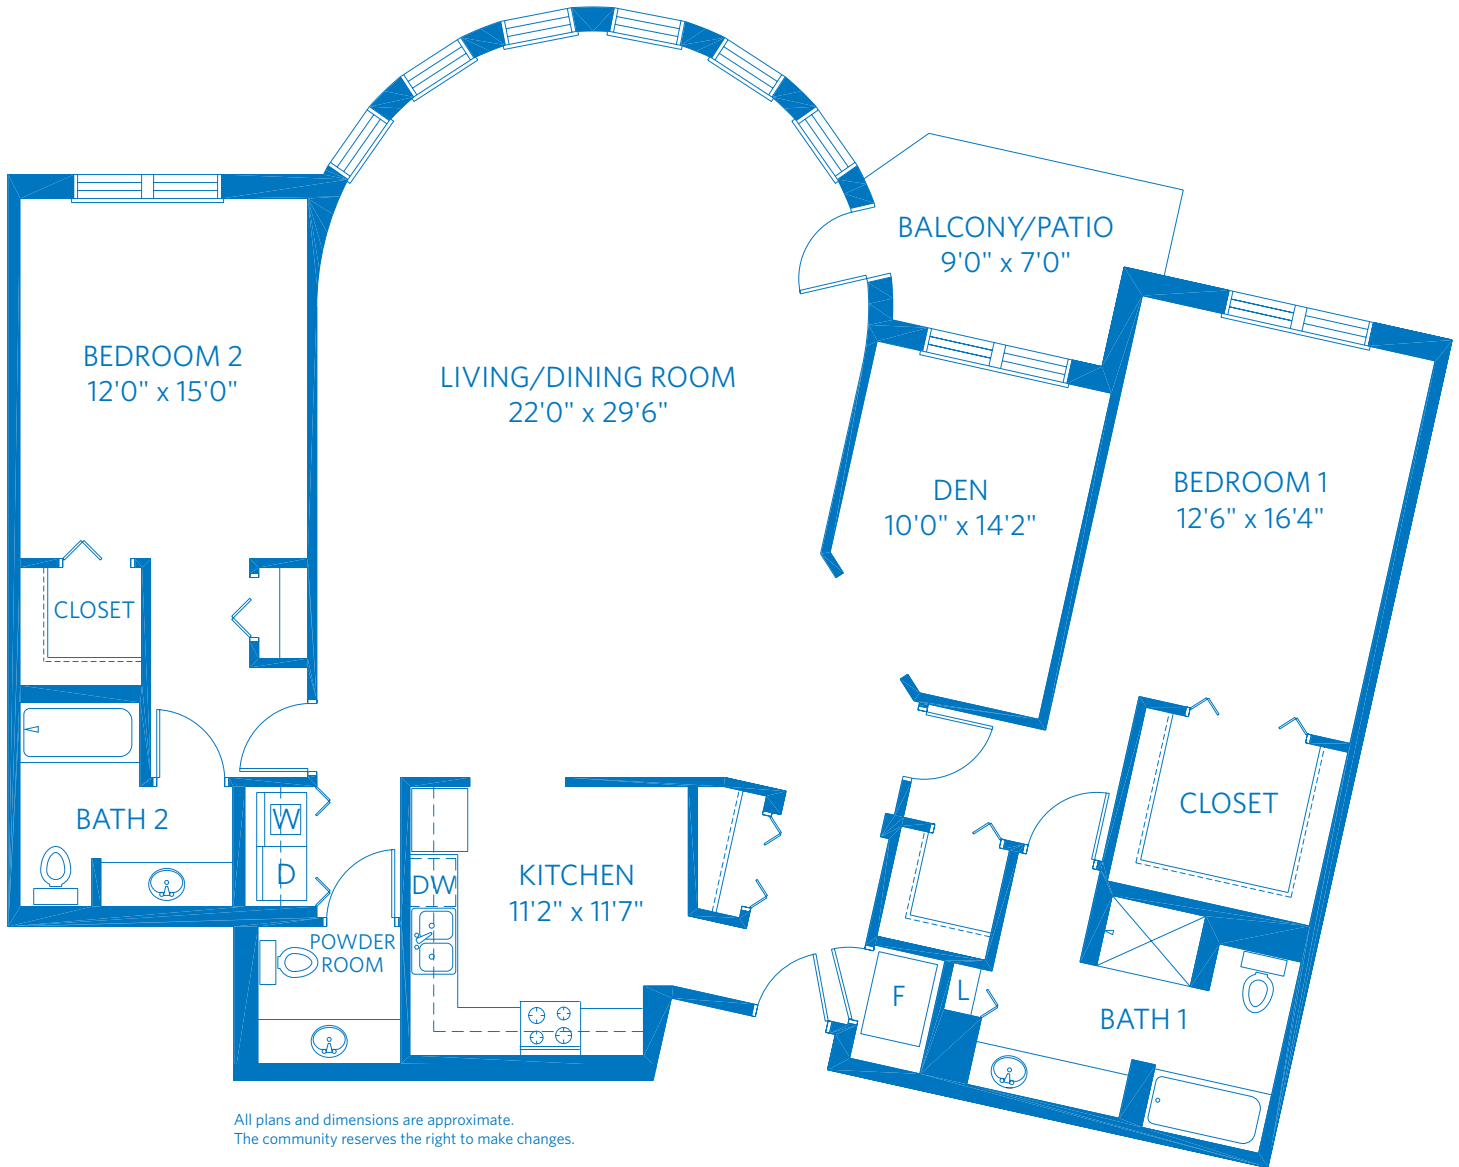

BURR OAK

TWO BEDROOM WITH DEN, TWO AND A HALF BATH
2,033 SQUARE FEET—1/8"=1' SCALE

All plans and dimensions are approximate.
The community reserves the right to make changes.

2500 Indigo Lane
Glenview, IL 60026
847.998.8500
ViLiving.com