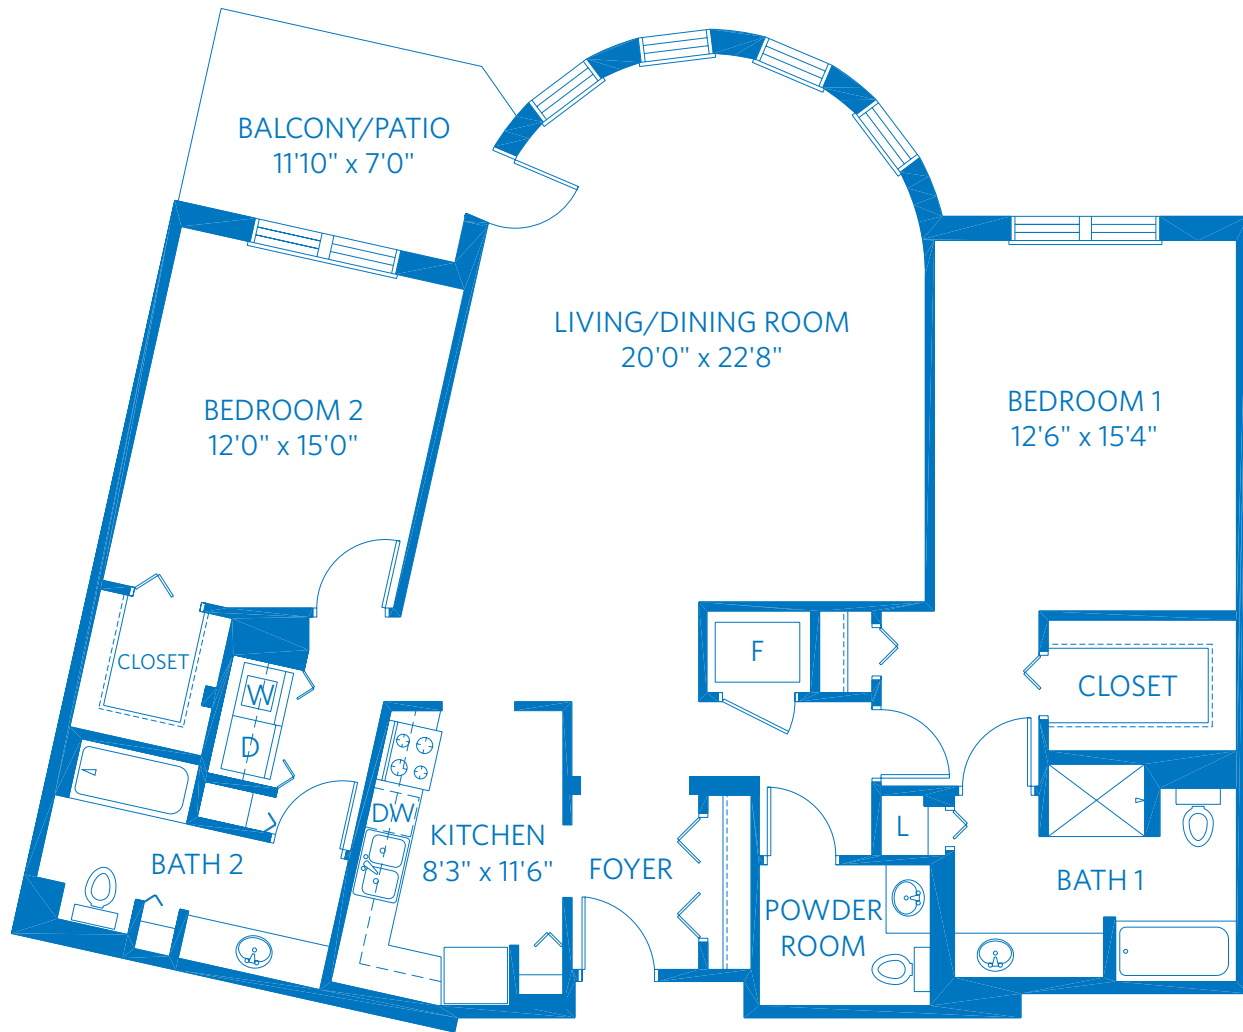

# CRABTREE

TWO BEDROOM, TWO AND A HALF BATH  
1,611 SQUARE FEET—1/8"=1' SCALE

All plans and dimensions are approximate.  
The community reserves the right to make changes.

2500 Indigo Lane  
Glenview, IL 60026  
847.998.8500  
ViLiving.com