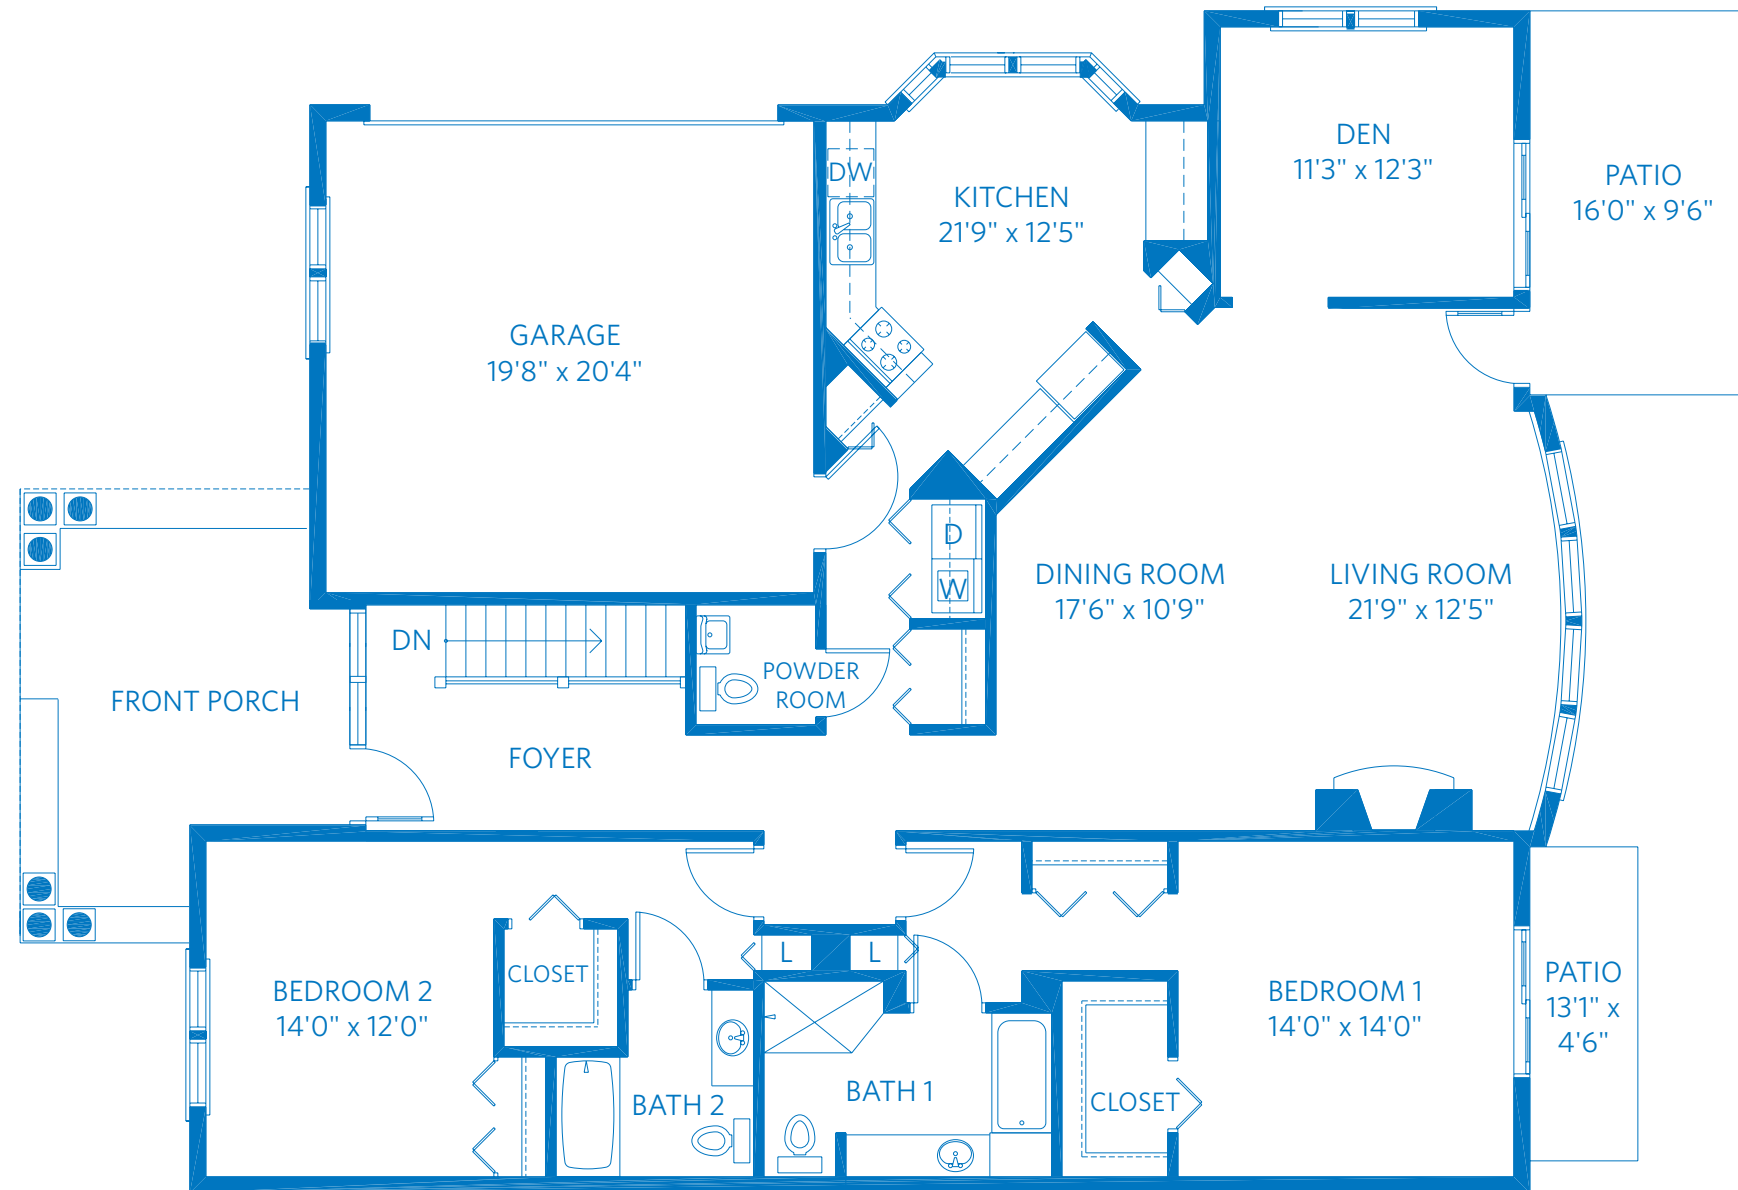

## GROVE

TWO BEDROOM WITH DEN, TWO AND A HALF BATH  
1,994 SQUARE FEET—1/8"=1' SCALE

2500 Indigo Lane  
Glenview, IL 60026  
847.998.8500  
ViLiving.com

All plans and dimensions are approximate.  
The community reserves the right to make changes.