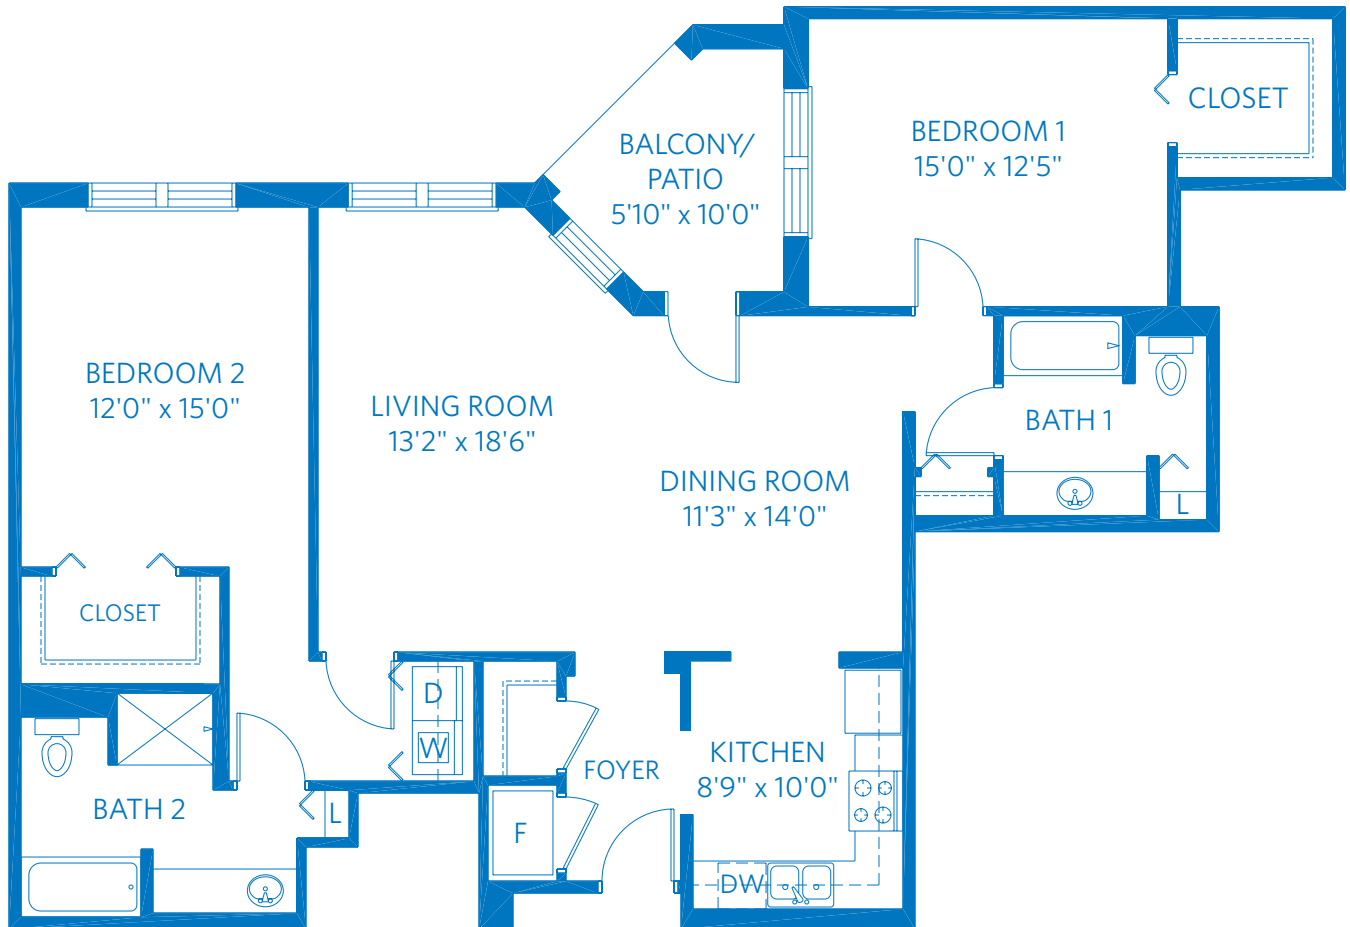

HICKORY

TWO BEDROOM, TWO BATH
1,375 SQUARE FEET—1/8"=1' SCALE

All plans and dimensions are approximate.
The community reserves the right to make changes.

2500 Indigo Lane
Glenview, IL 60026
847.998.8500
ViLiving.com