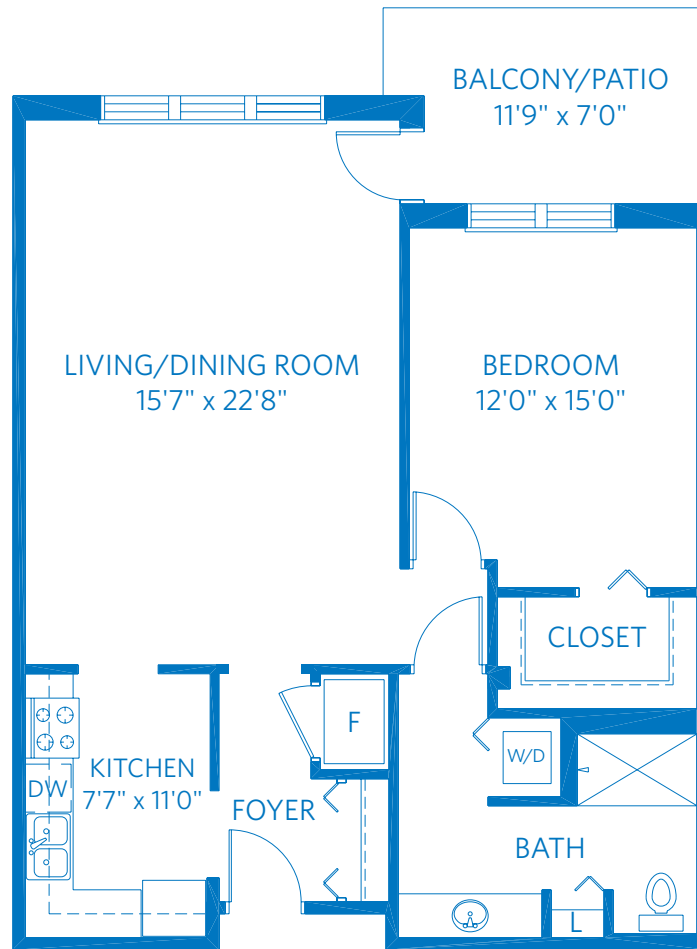

HUCKLEBERRY

ONE BEDROOM, ONE BATH
936 SQUARE FEET—1/8"=1' SCALE

All plans and dimensions are approximate.
The community reserves the right to make changes.

2500 Indigo Lane
Glenview, IL 60026
847.998.8500
ViLiving.com