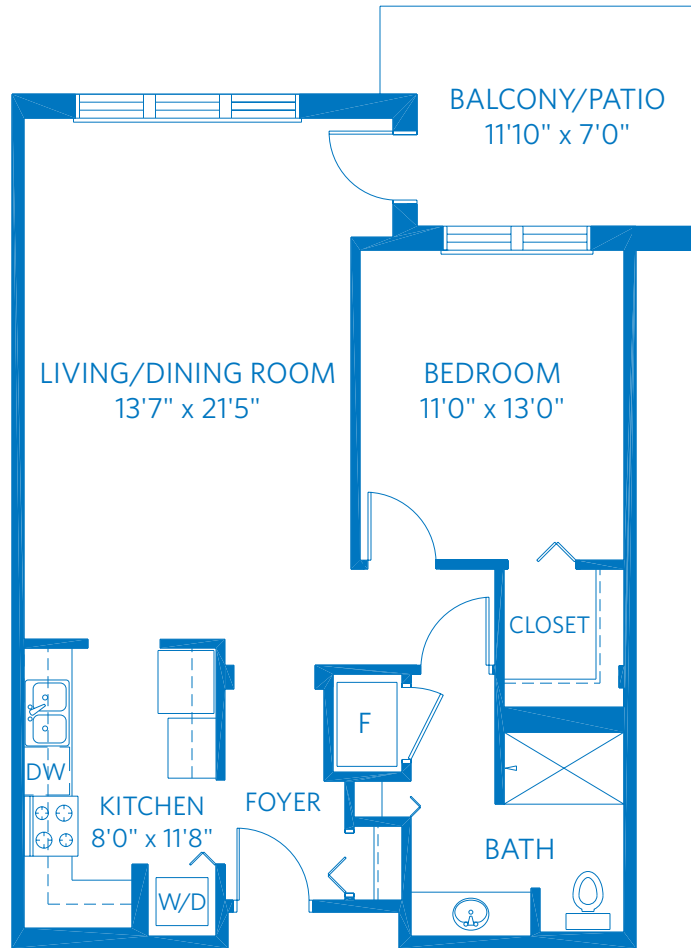

JUNIPER

ONE BEDROOM, ONE BATH
834 SQUARE FEET—1/8"=1' SCALE

All plans and dimensions are approximate.
The community reserves the right to make changes.

2500 Indigo Lane
Glenview, IL 60026
847.998.8500
ViLiving.com