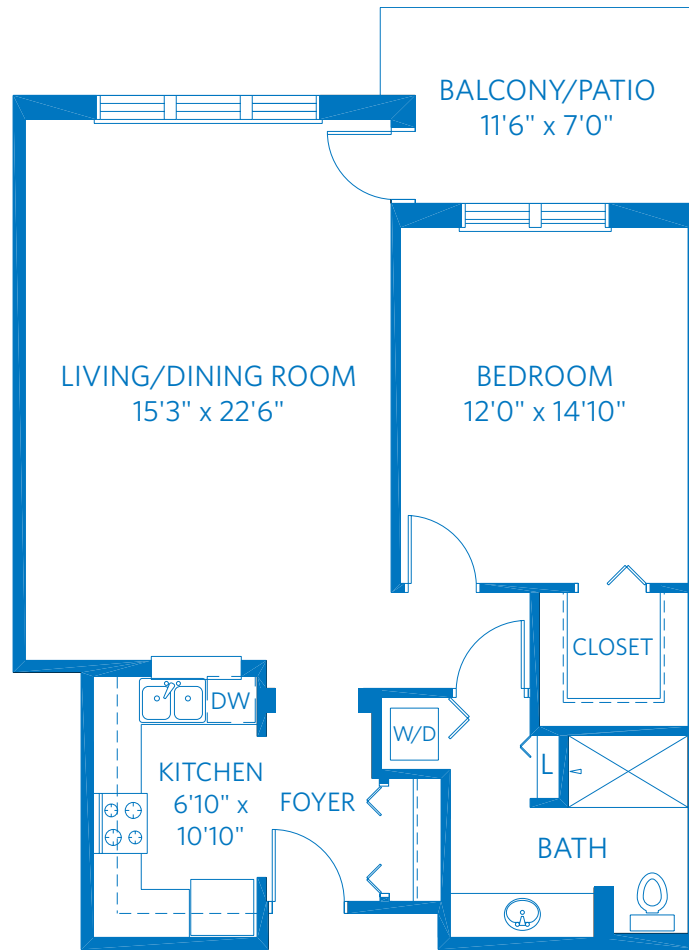

LILAC

ONE BEDROOM, ONE BATH
922 SQUARE FEET—1/8"=1' SCALE

All plans and dimensions are approximate.
The community reserves the right to make changes.

2500 Indigo Lane
Glenview, IL 60026
847.998.8500
ViLiving.com