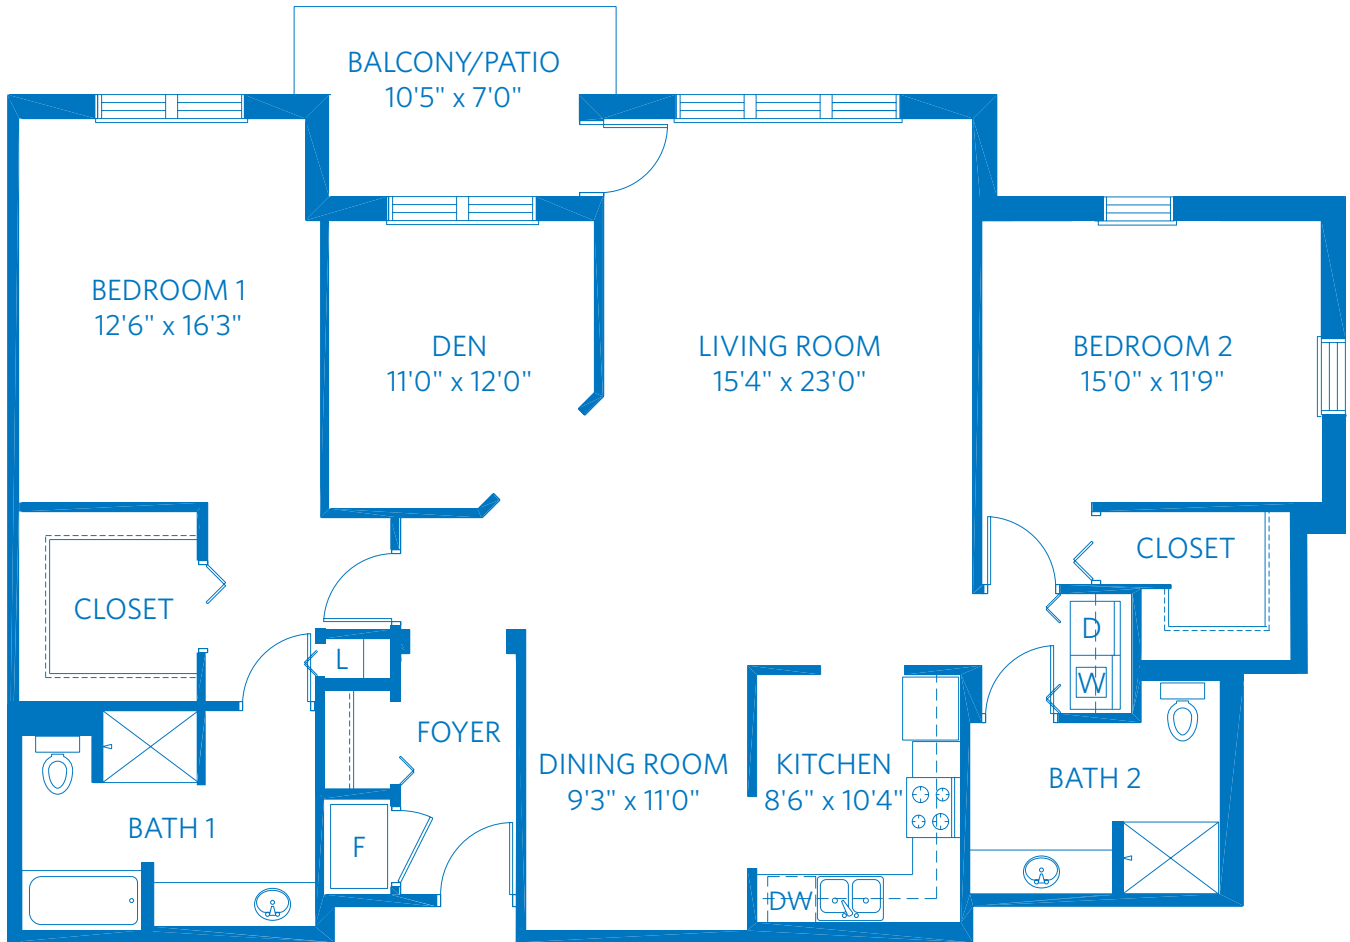

LINDEN

TWO BEDROOM WITH DEN, TWO BATH
1,760 SQUARE FEET—1/8"=1' SCALE

All plans and dimensions are approximate.
The community reserves the right to make changes.

2500 Indigo Lane
Glenview, IL 60026
847.998.8500
ViLiving.com