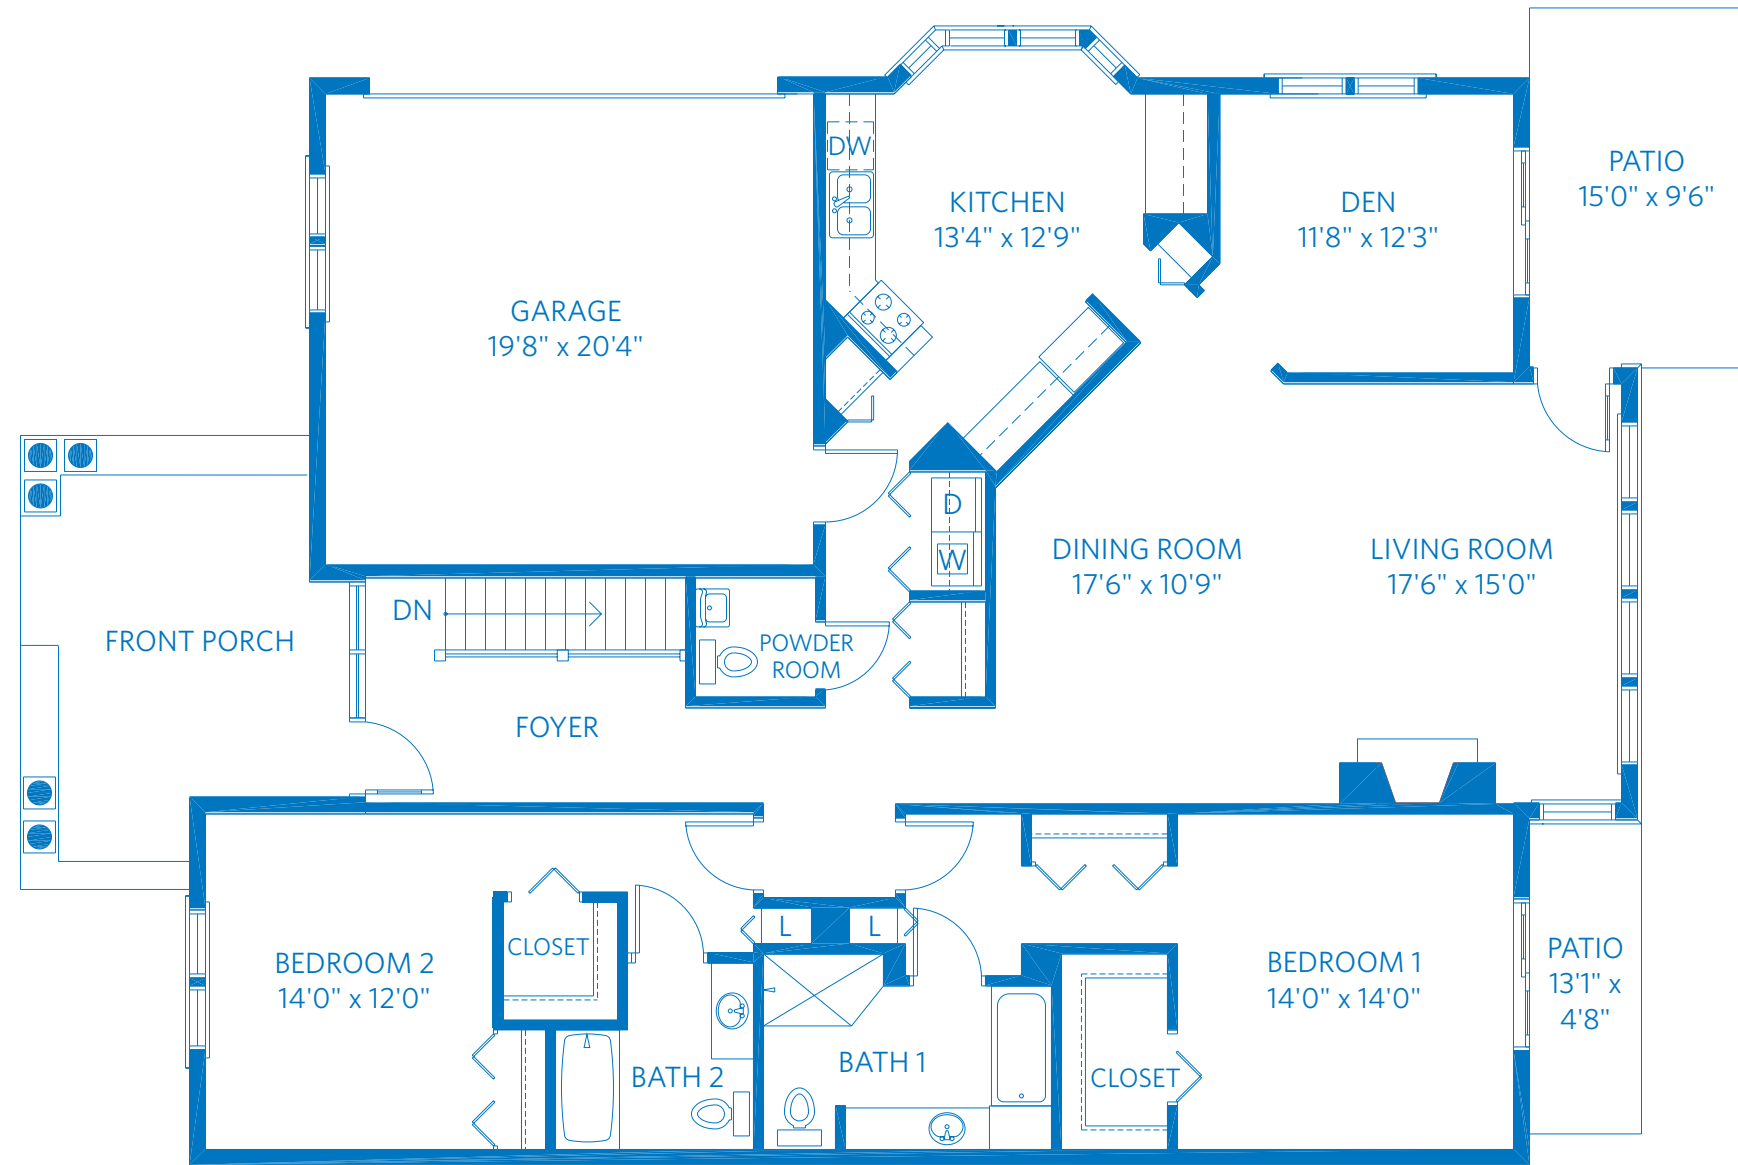

LONGMEADOW 2

TWO BEDROOM WITH DEN, TWO AND A HALF BATH

2,021 SQUARE FEET—1/8"=1' SCALE

2500 Indigo Lane
Glenview, IL 60026
847.998.8500
ViLiving.com

All plans and dimensions are approximate.
The community reserves the right to make changes.