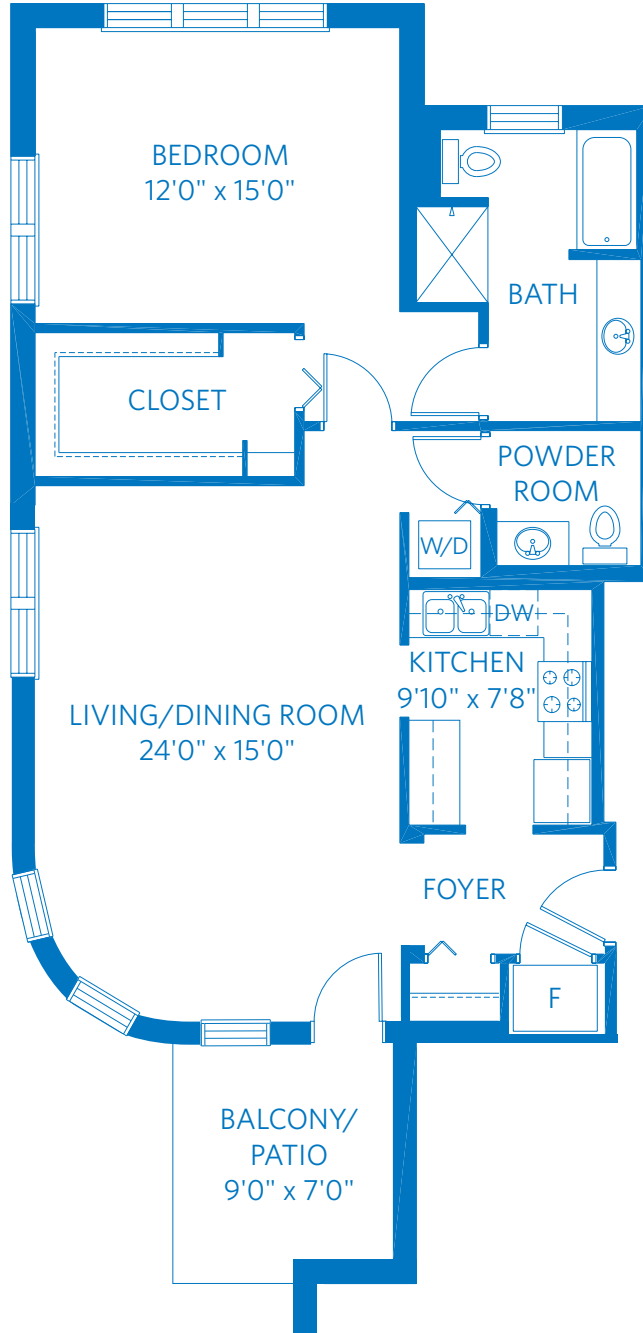

RED BUD

ONE BEDROOM, ONE AND A HALF BATH
1,077 SQUARE FEET—1/8"=1' SCALE

All plans and dimensions are approximate.
The community reserves the right to make changes.

2500 Indigo Lane
Glenview, IL 60026
847.998.8500
ViLiving.com