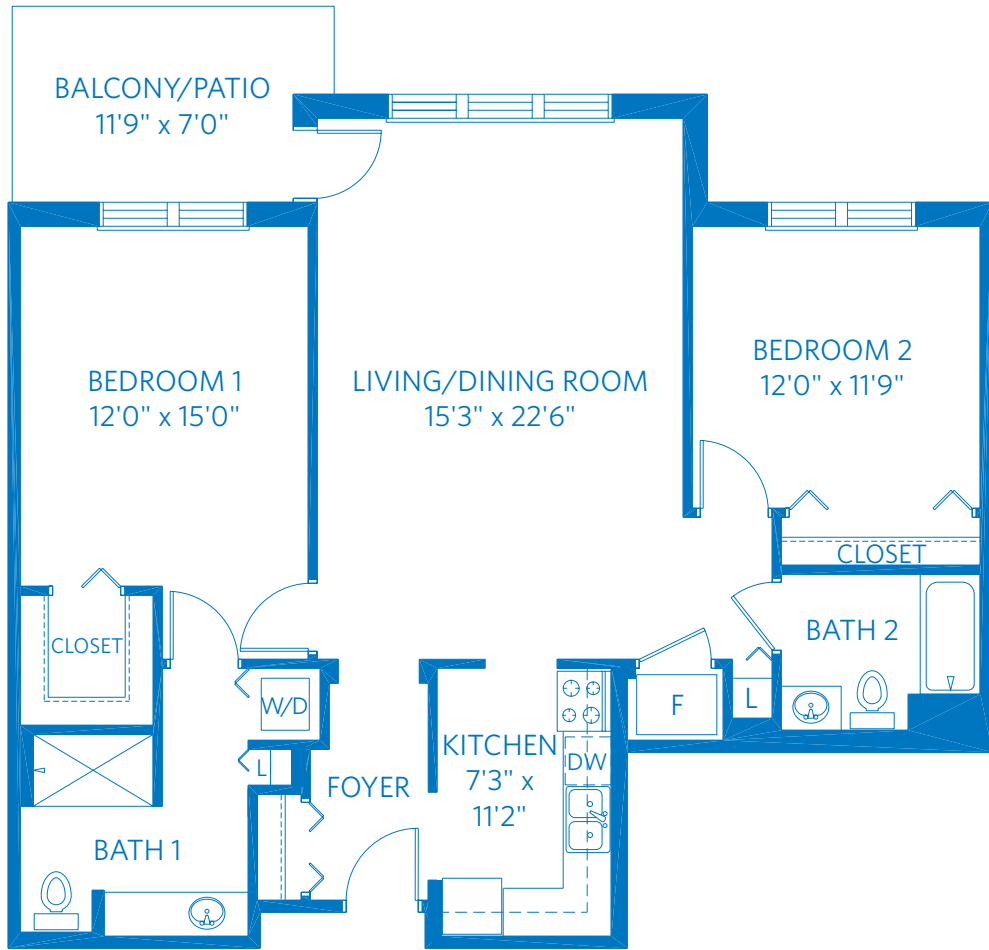

SEQUOIA

TWO BEDROOM, TWO BATH
1,184 SQUARE FEET —1/8"=1' SCALE

All plans and dimensions are approximate.
The community reserves the right to make changes.

2500 Indigo Lane
Glenview, IL 60026
847.998.8500
ViLiving.com