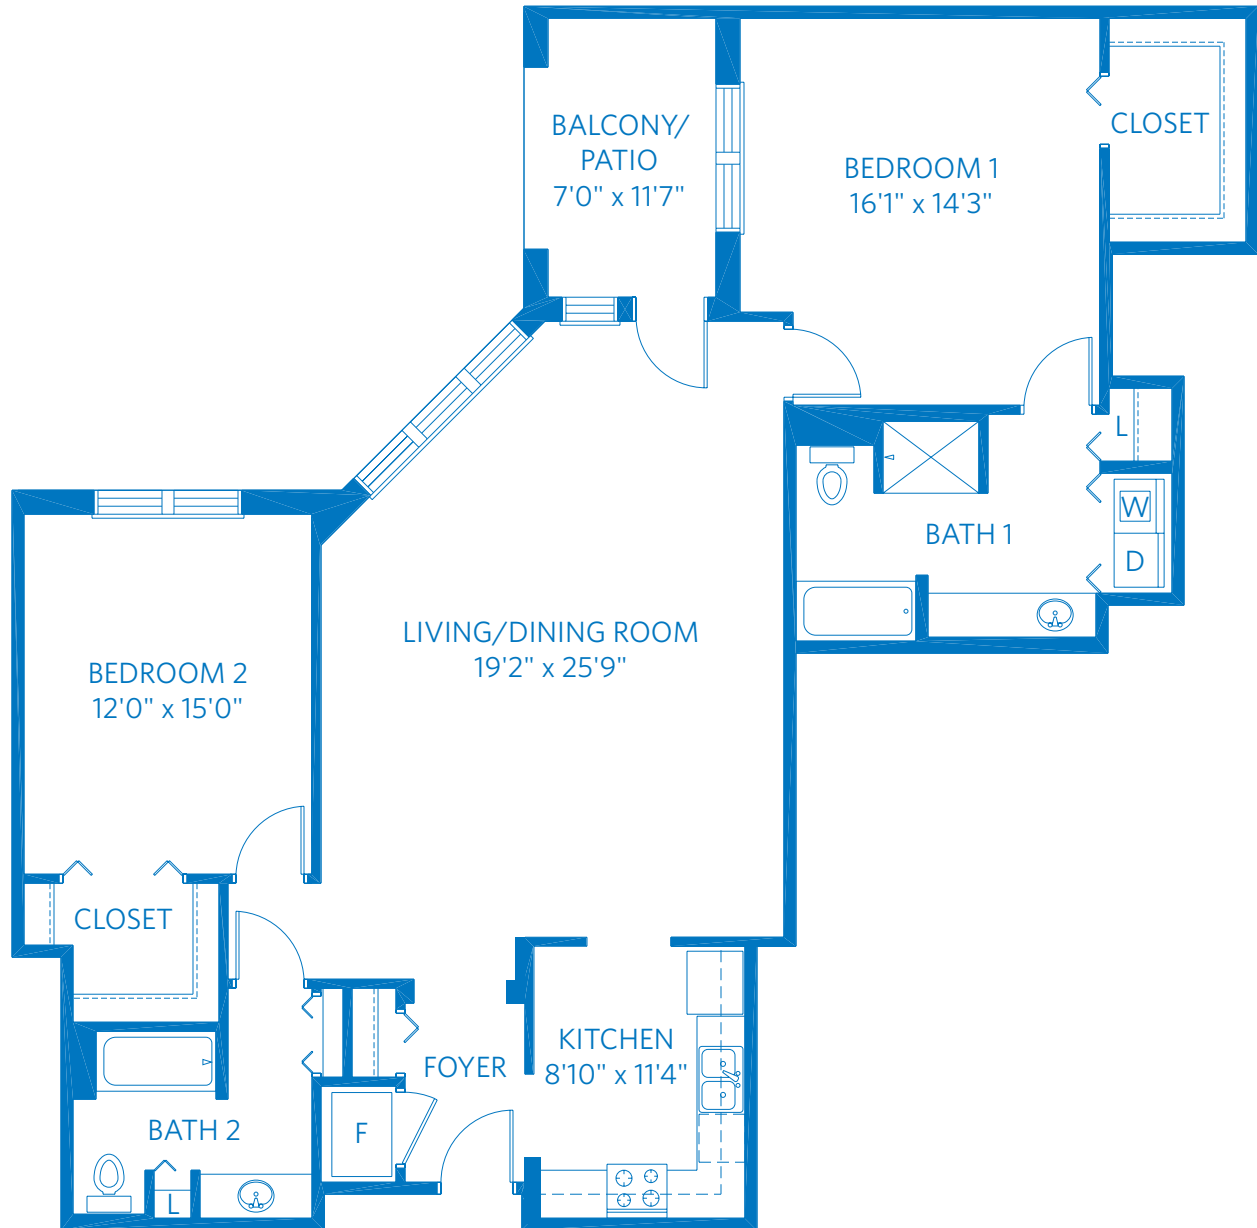

# TANGLEWOOD

TWO BEDROOM, TWO BATH  
1,483 SQUARE FEET—1/8"=1' SCALE

All plans and dimensions are approximate.  
The community reserves the right to make changes.

2500 Indigo Lane  
Glenview, IL 60026  
847.998.8500  
ViLiving.com