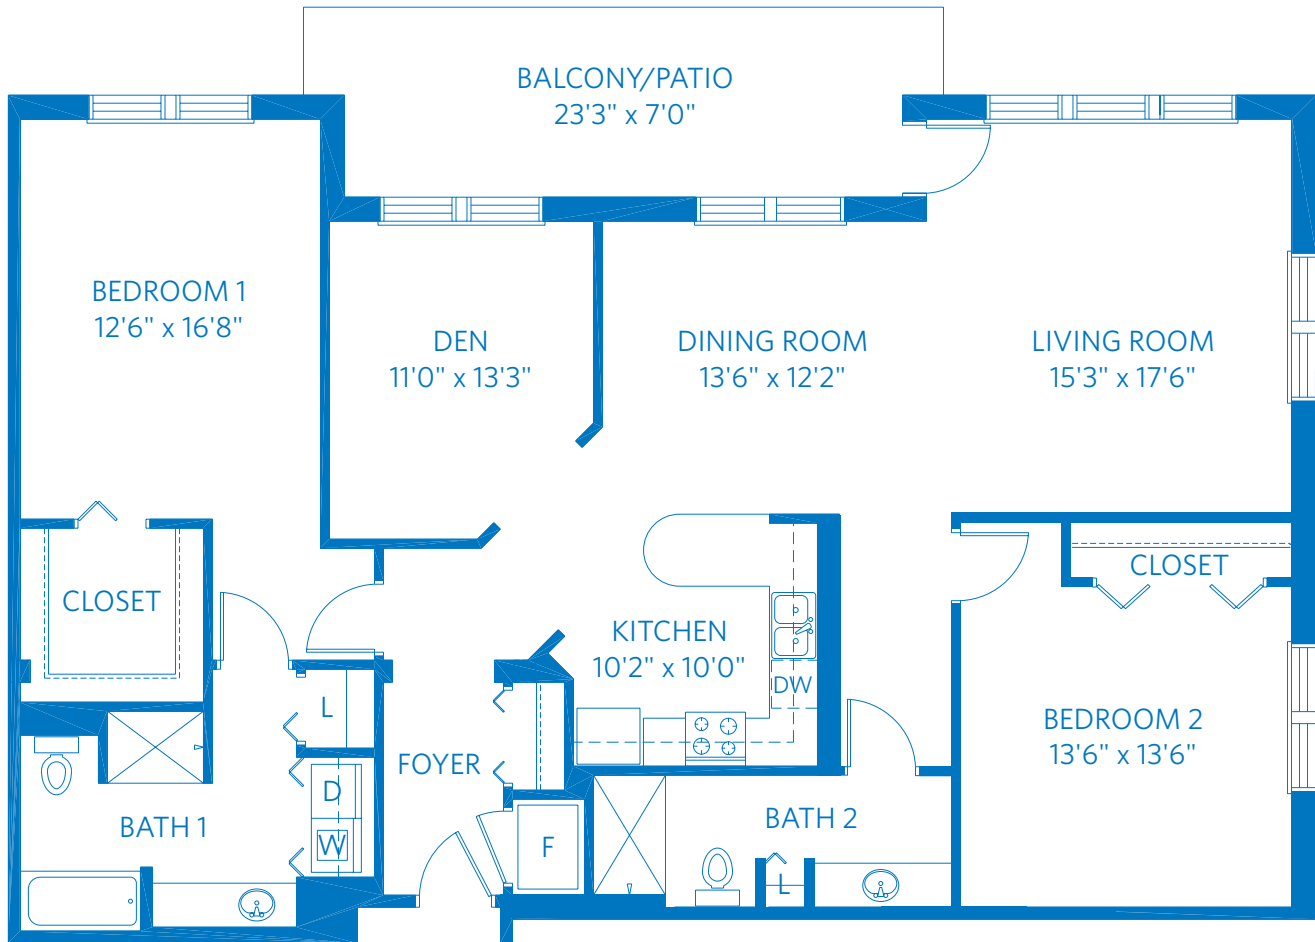

THORNWOOD

TWO BEDROOM WITH DEN, TWO BATH
1,767 SQUARE FEET—1/8"=1' SCALE

All plans and dimensions are approximate.
The community reserves the right to make changes.

2500 Indigo Lane
Glenview, IL 60026
847.998.8500
ViLiving.com