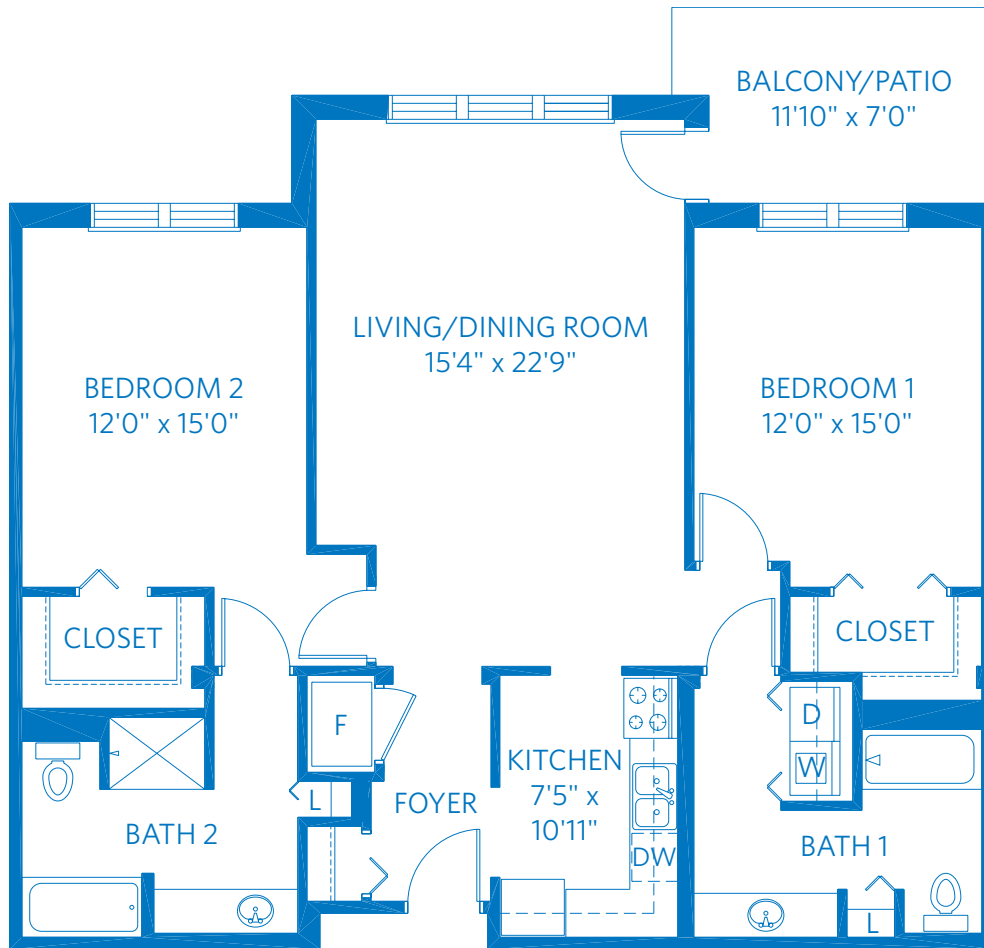

WALNUT

TWO BEDROOM, TWO BATH
1,305 SQUARE FEET—1/8"=1' SCALE

All plans and dimensions are approximate.
The community reserves the right to make changes.

2500 Indigo Lane
Glenview, IL 60026
847.998.8500
ViLiving.com