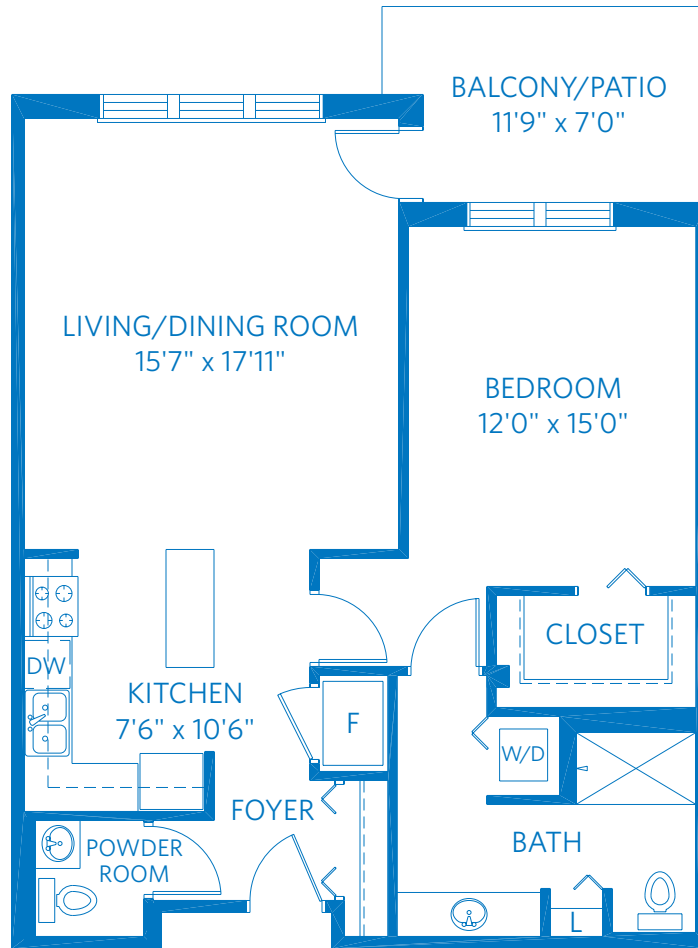

WILDBERRY

ONE BEDROOM, ONE AND A HALF BATH
936 SQUARE FEET—1/8"=1' SCALE

All plans and dimensions are approximate.
The community reserves the right to make changes.

2500 Indigo Lane
Glenview, IL 60026
847.998.8500
ViLiving.com