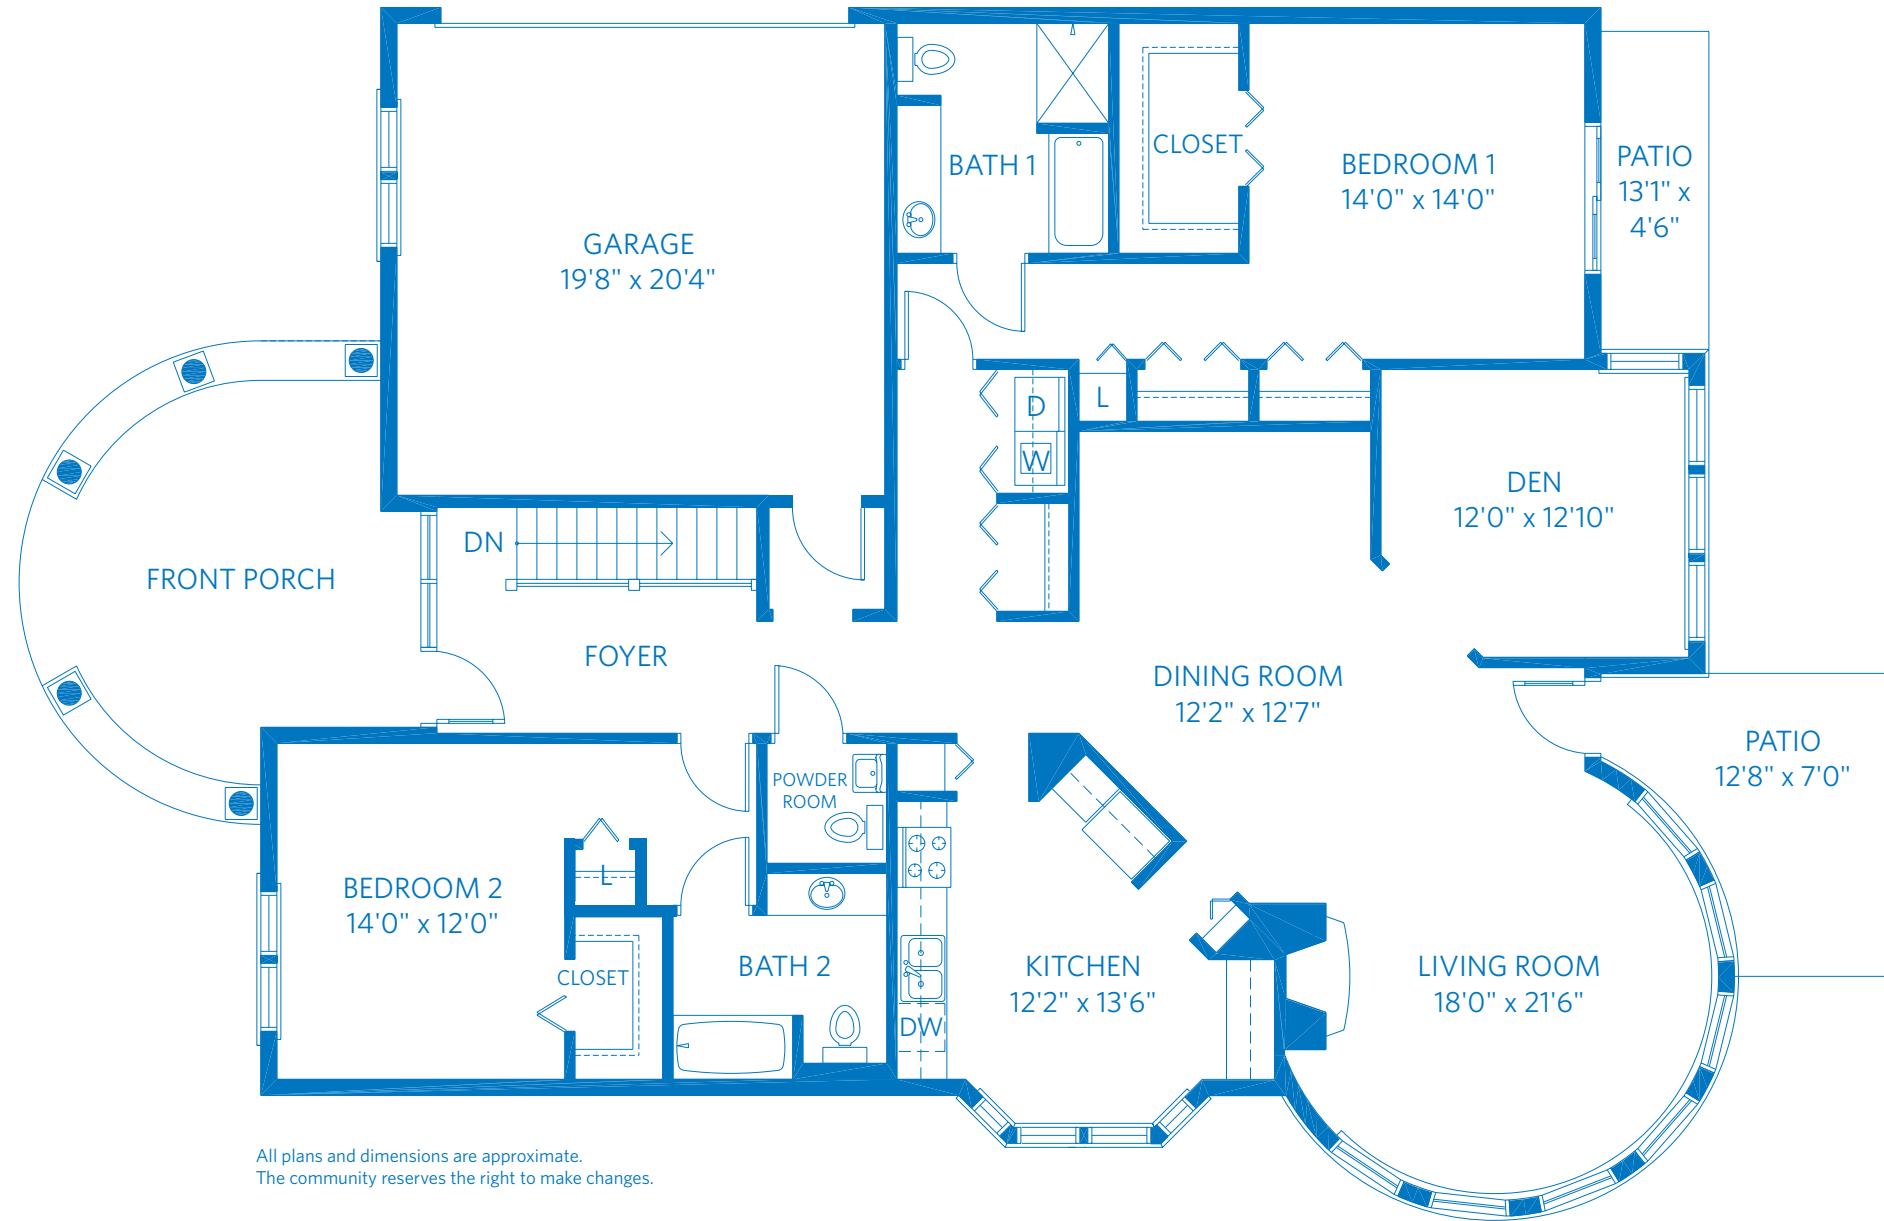

WILDWOOD

TWO BEDROOM WITH DEN, TWO AND A HALF BATH
2,134 SQUARE FEET—1/8"=1'

2500 Indigo Lane
Glenview, IL 60026
847.998.8500
ViLiving.com

All plans and dimensions are approximate.
The community reserves the right to make changes.