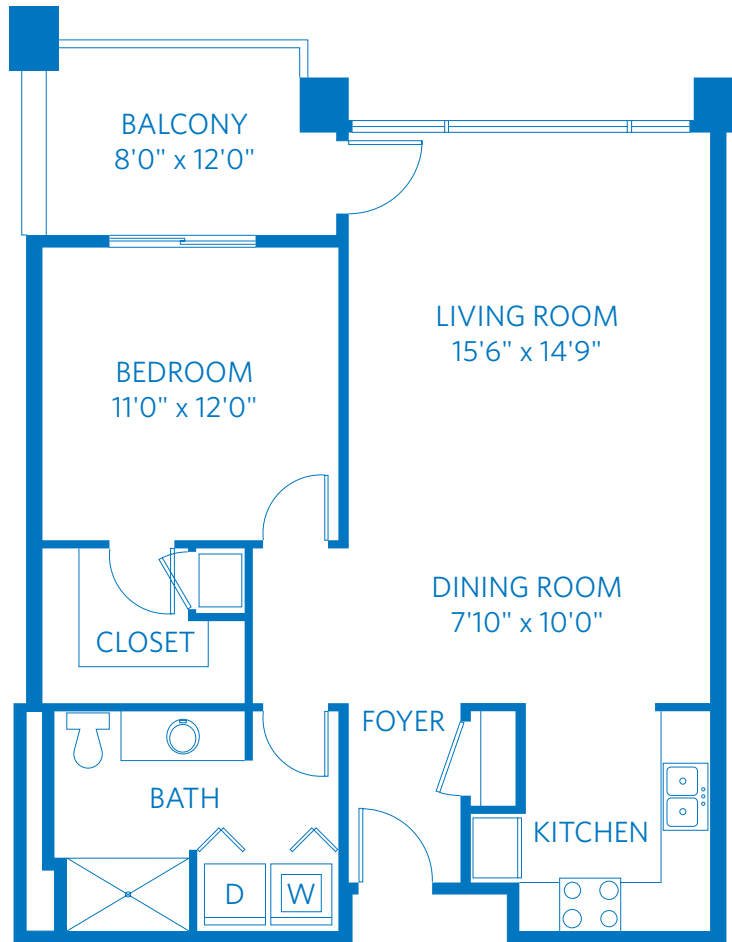

ACACIA

ONE BEDROOM, ONE BATH
872 SQUARE FEET—1/8"=1' SCALE

All plans and dimensions are approximate.
The community reserves the right to make changes.

7501 E. Thompson Peak Parkway
Scottsdale, AZ 85255
480.563.5300
ViLiving.com