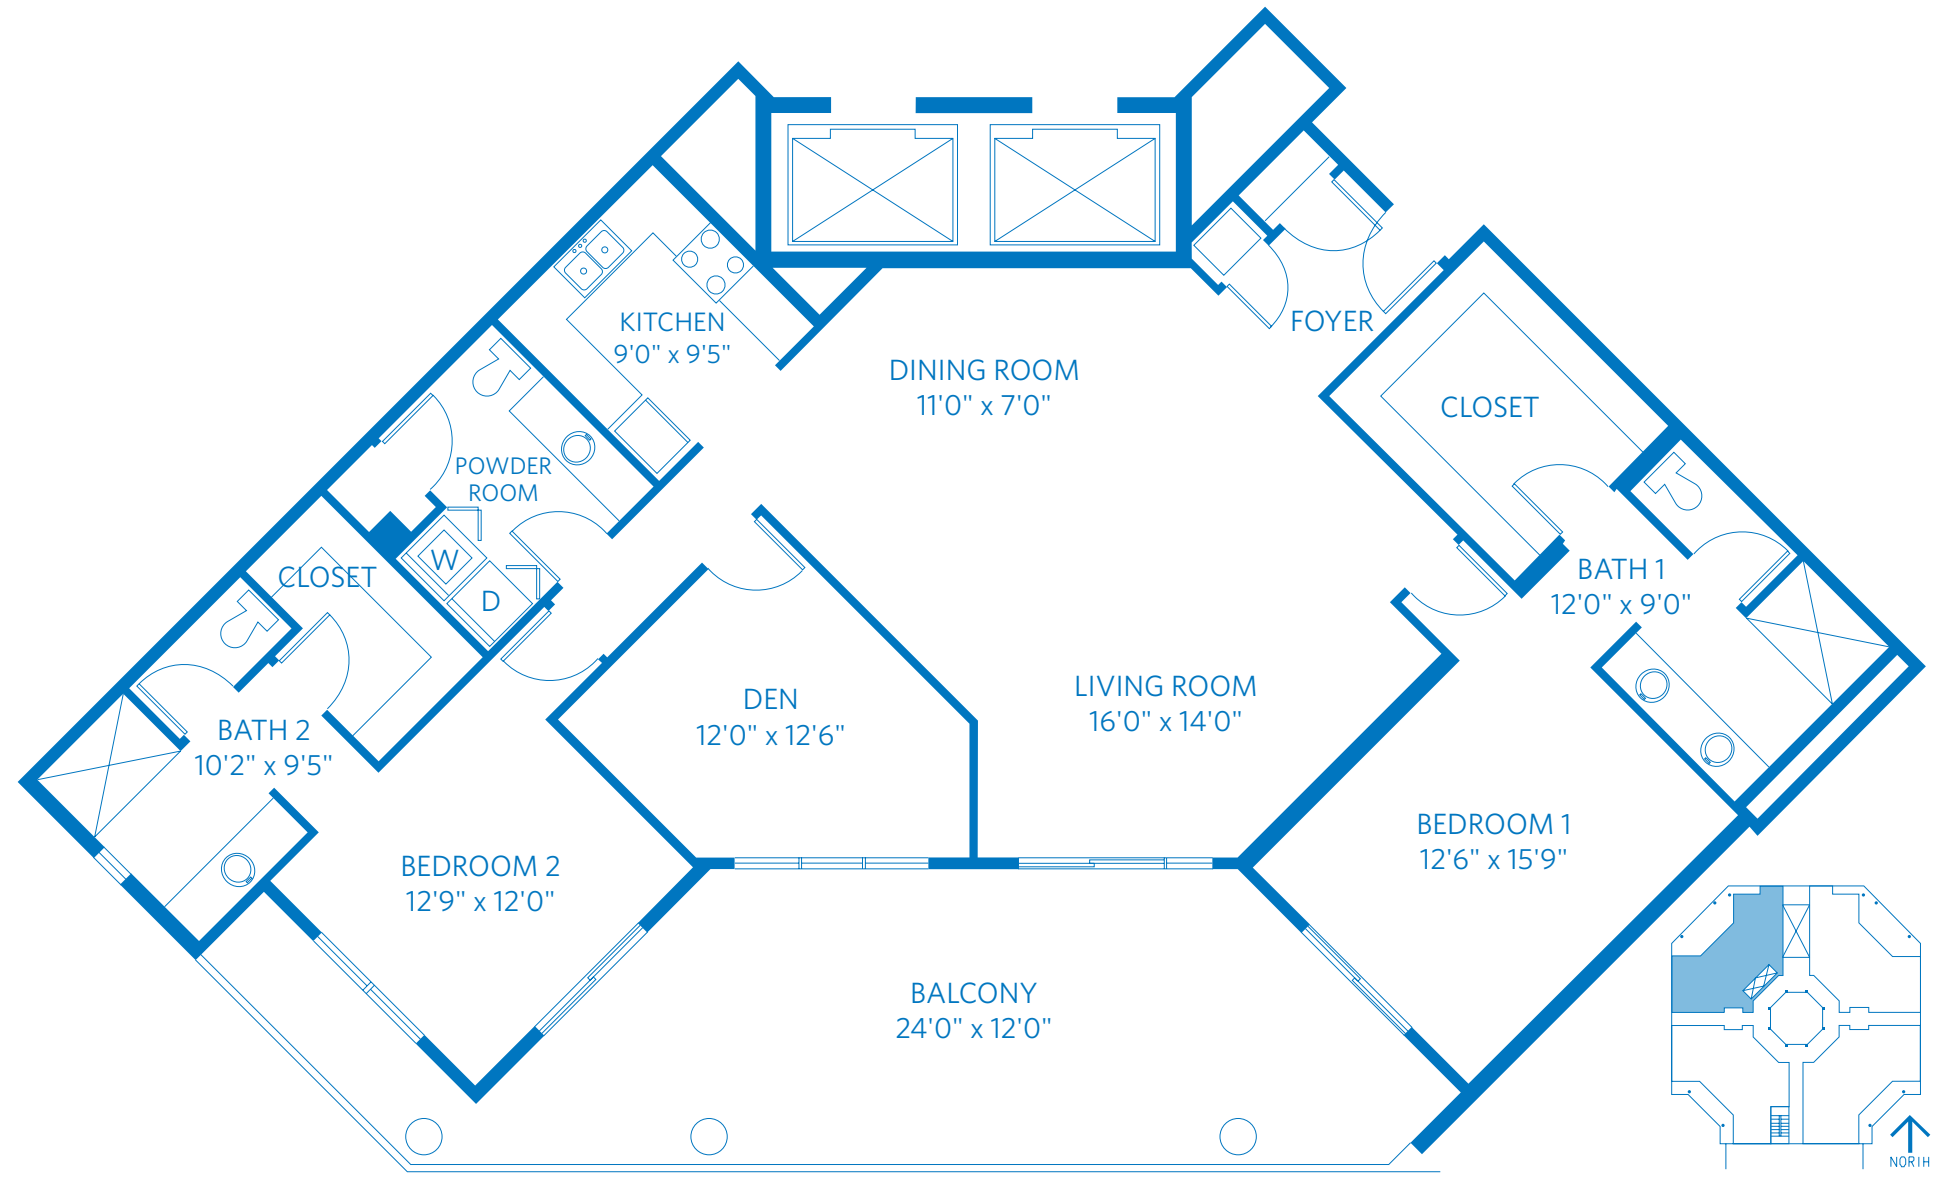

BOUGAINVILLEA NW

TWO BEDROOM WITH DEN, TWO AND A HALF BATH

1,805 SQUARE FEET—1/8"=1' SCALE

7501 E. Thompson Peak Parkway
Scottsdale, AZ 85255
480.563.5300
ViLiving.com

All plans and dimensions are approximate.
The community reserves the right to make changes.