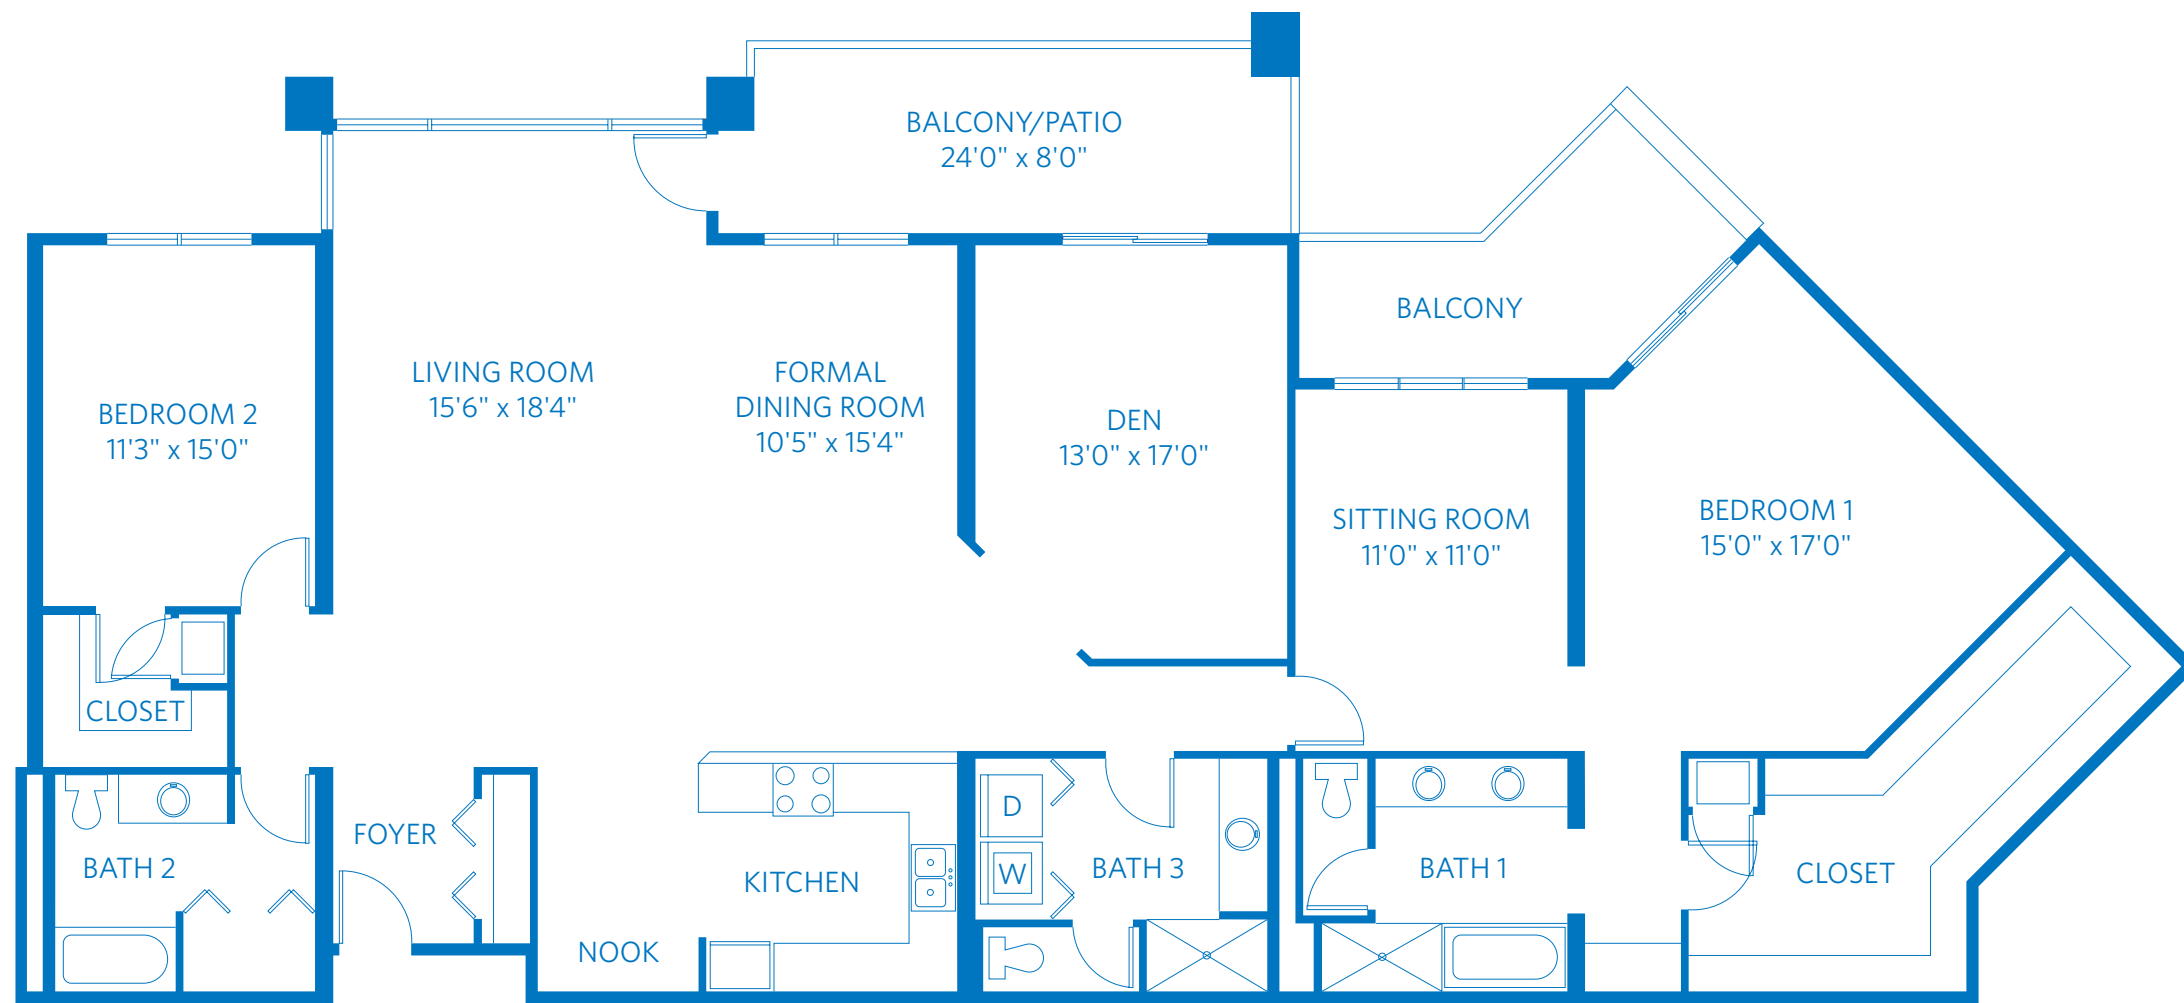

CARISSA

TWO BEDROOM WITH DEN, THREE BATH
2,587 SQUARE FEET—1/8"=1' SCALE

7501 E. Thompson Peak Parkway
Scottsdale, AZ 85255
480.563.5300
ViLiving.com

All plans and dimensions are approximate.
The community reserves the right to make changes.