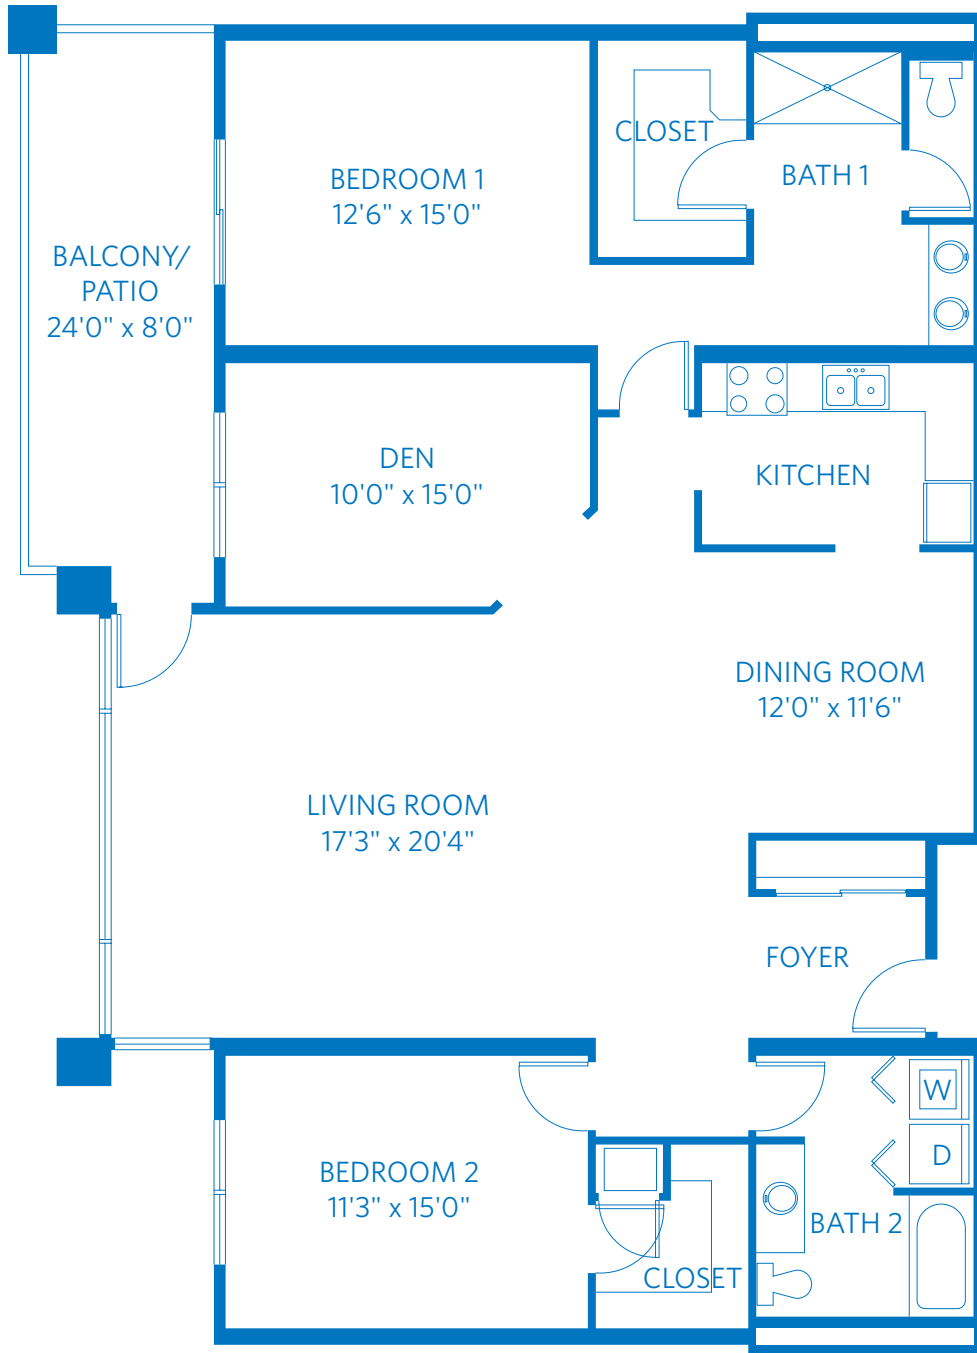

CHOLLA

TWO BEDROOM WITH DEN, TWO BATH
1,817 SQUARE FEET—1/8"=1' SCALE

All plans and dimensions are approximate.
The community reserves the right to make changes.

7501 E. Thompson Peak Parkway
Scottsdale, AZ 85255
480.563.5300
ViLiving.com