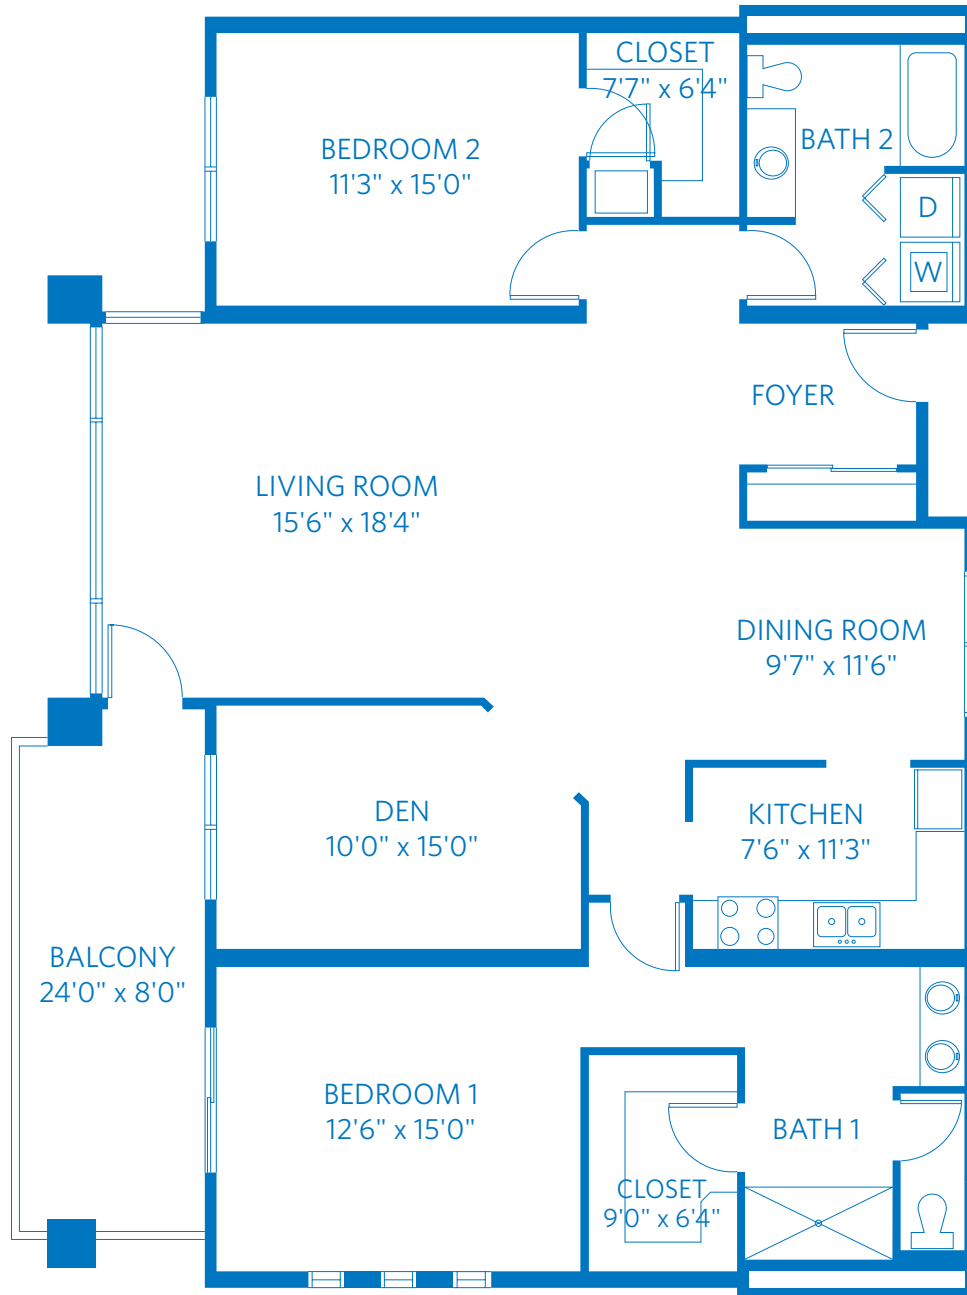

# CYPRESS

TWO BEDROOM WITH DEN, TWO BATH  
1,726 SQUARE FEET—1/8"=1' SCALE

All plans and dimensions are approximate.  
The community reserves the right to make changes.

7501 E. Thompson Peak Parkway  
Scottsdale, AZ 85255  
480.563.5300  
ViLiving.com