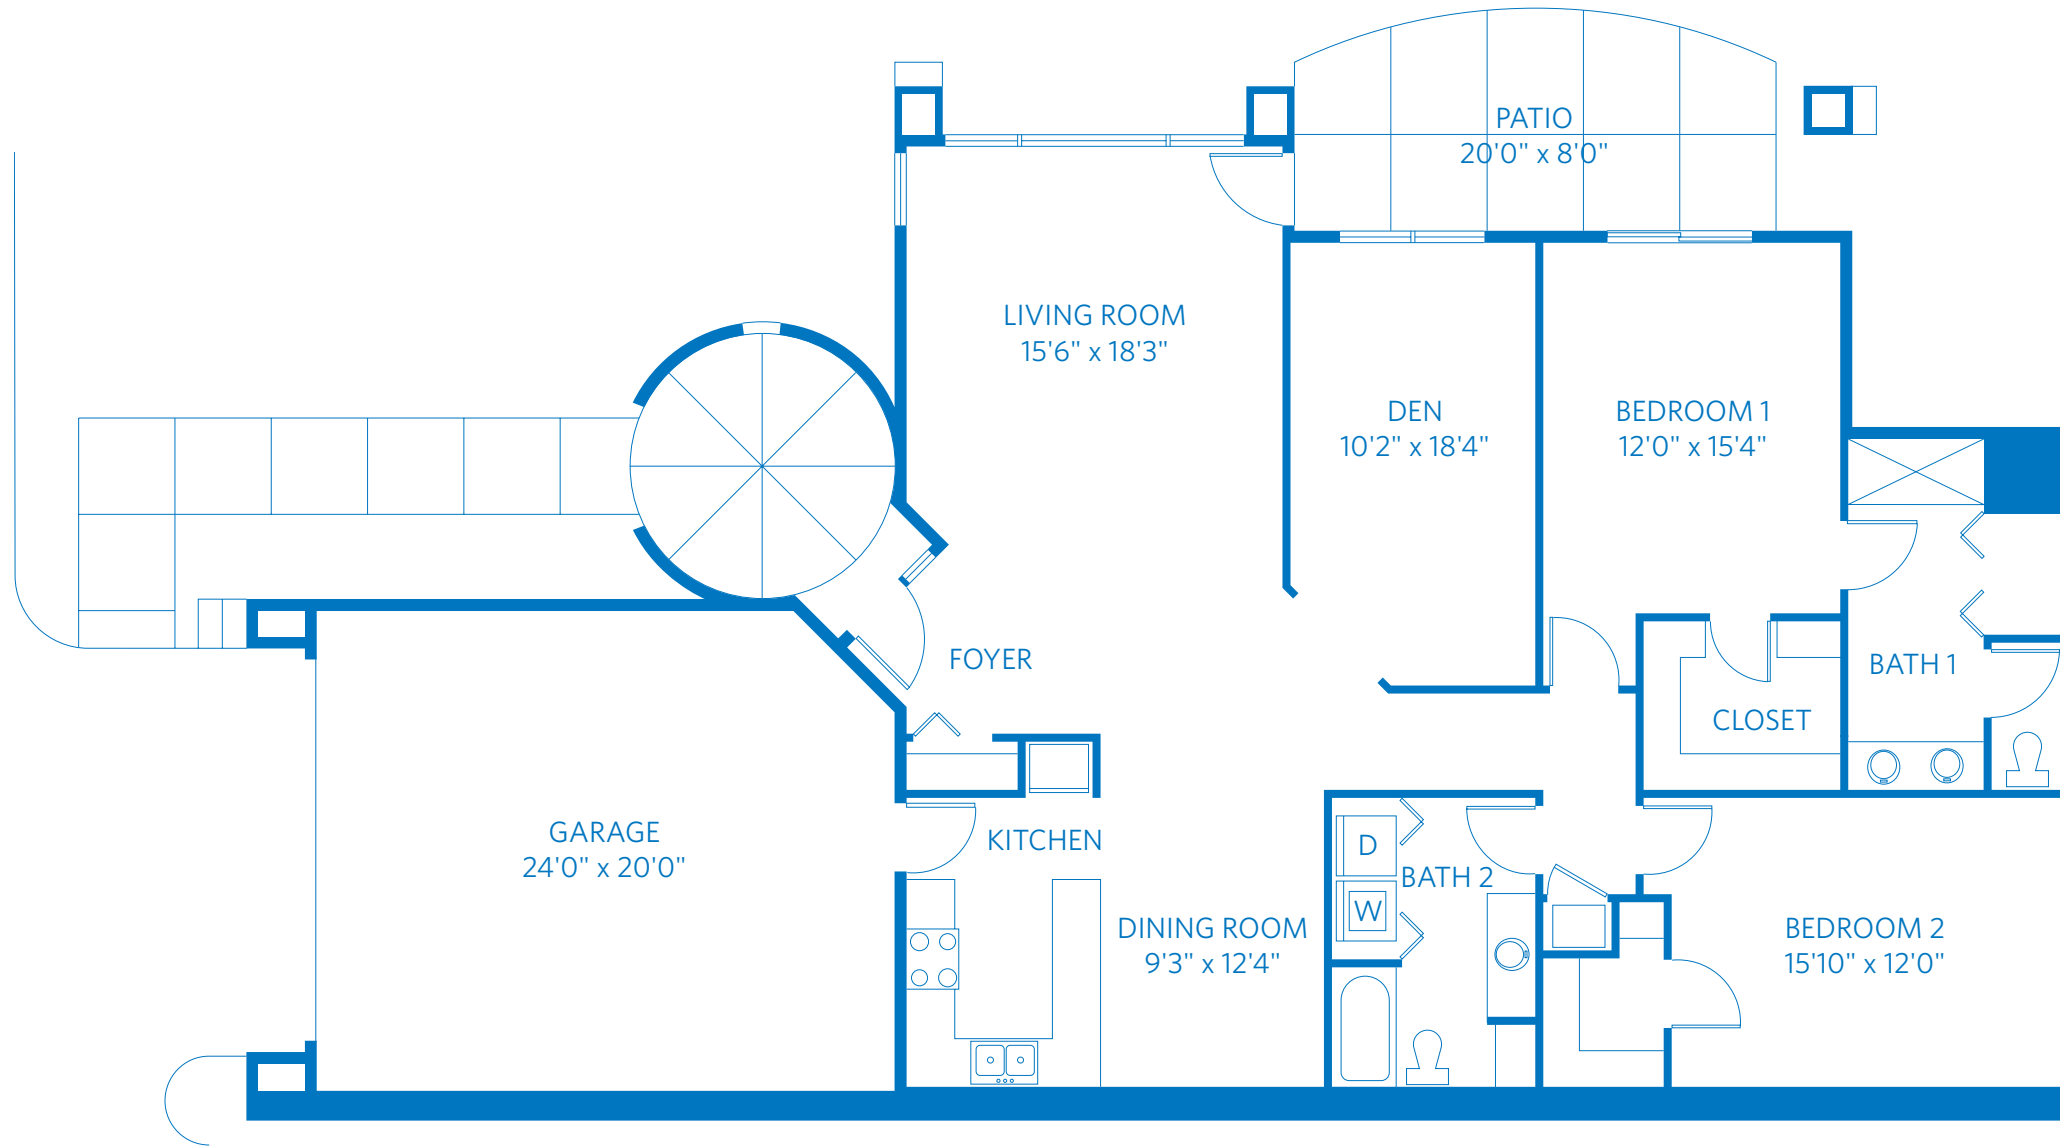

HALLIANA—CASITA C

TWO BEDROOM WITH DEN, TWO BATH

1,712 SQUARE FEET—1/8"=1' SCALE

7501 E. Thompson Peak Parkway
Scottsdale, AZ 85255
480.563.5300
ViLiving.com

All plans and dimensions are approximate.
The community reserves the right to make changes.