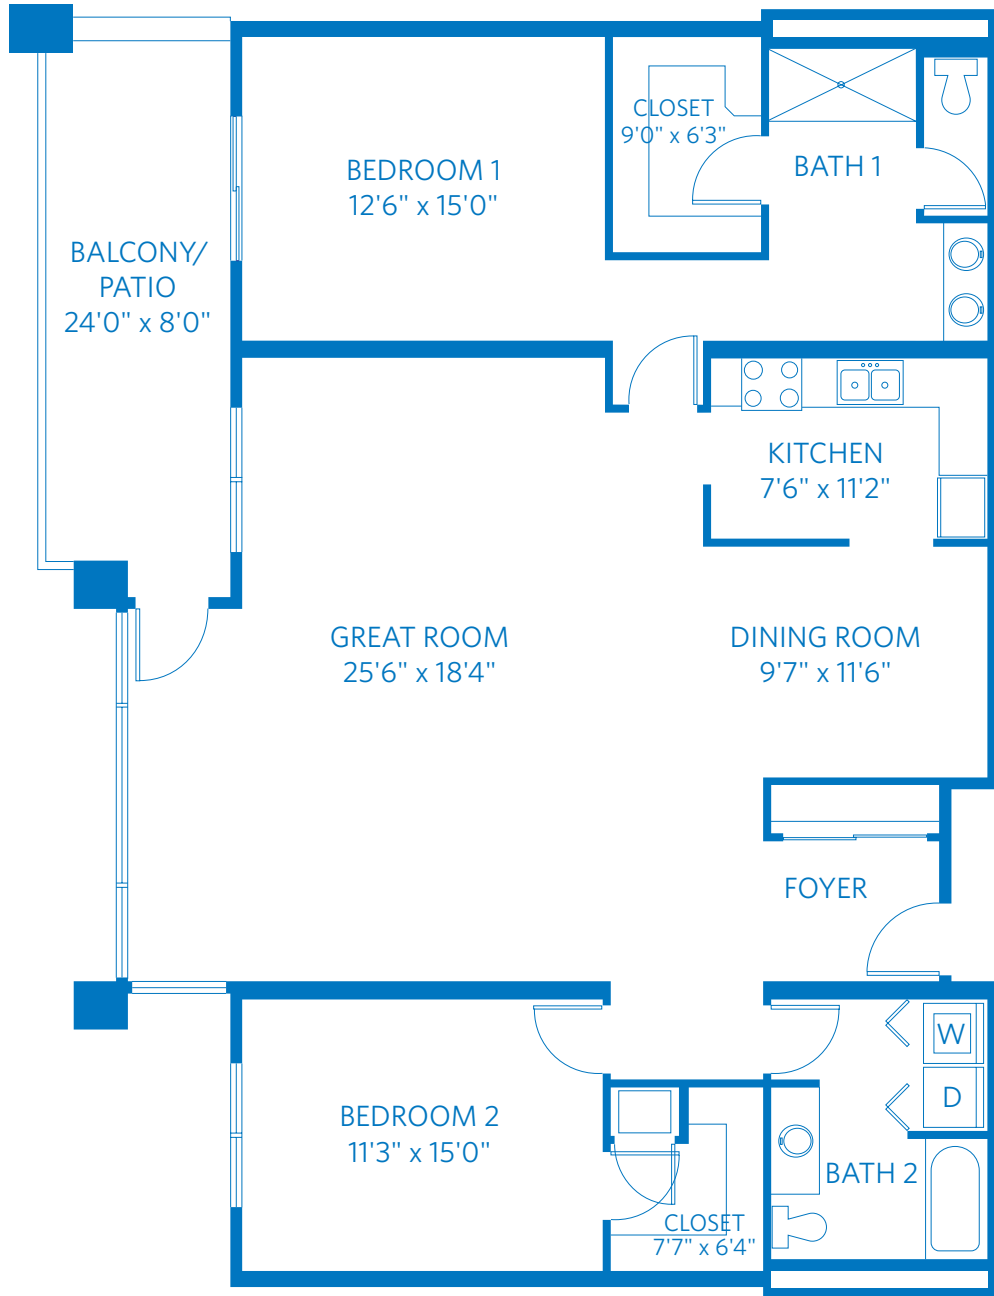

# LANTANA

TWO BEDROOM WITH GREAT ROOM, TWO BATH  
1,726 SQUARE FEET—1/8"=1' SCALE

All plans and dimensions are approximate.  
The community reserves the right to make changes.

7501 E. Thompson Peak Parkway  
Scottsdale, AZ 85255  
480.563.5300  
ViLiving.com