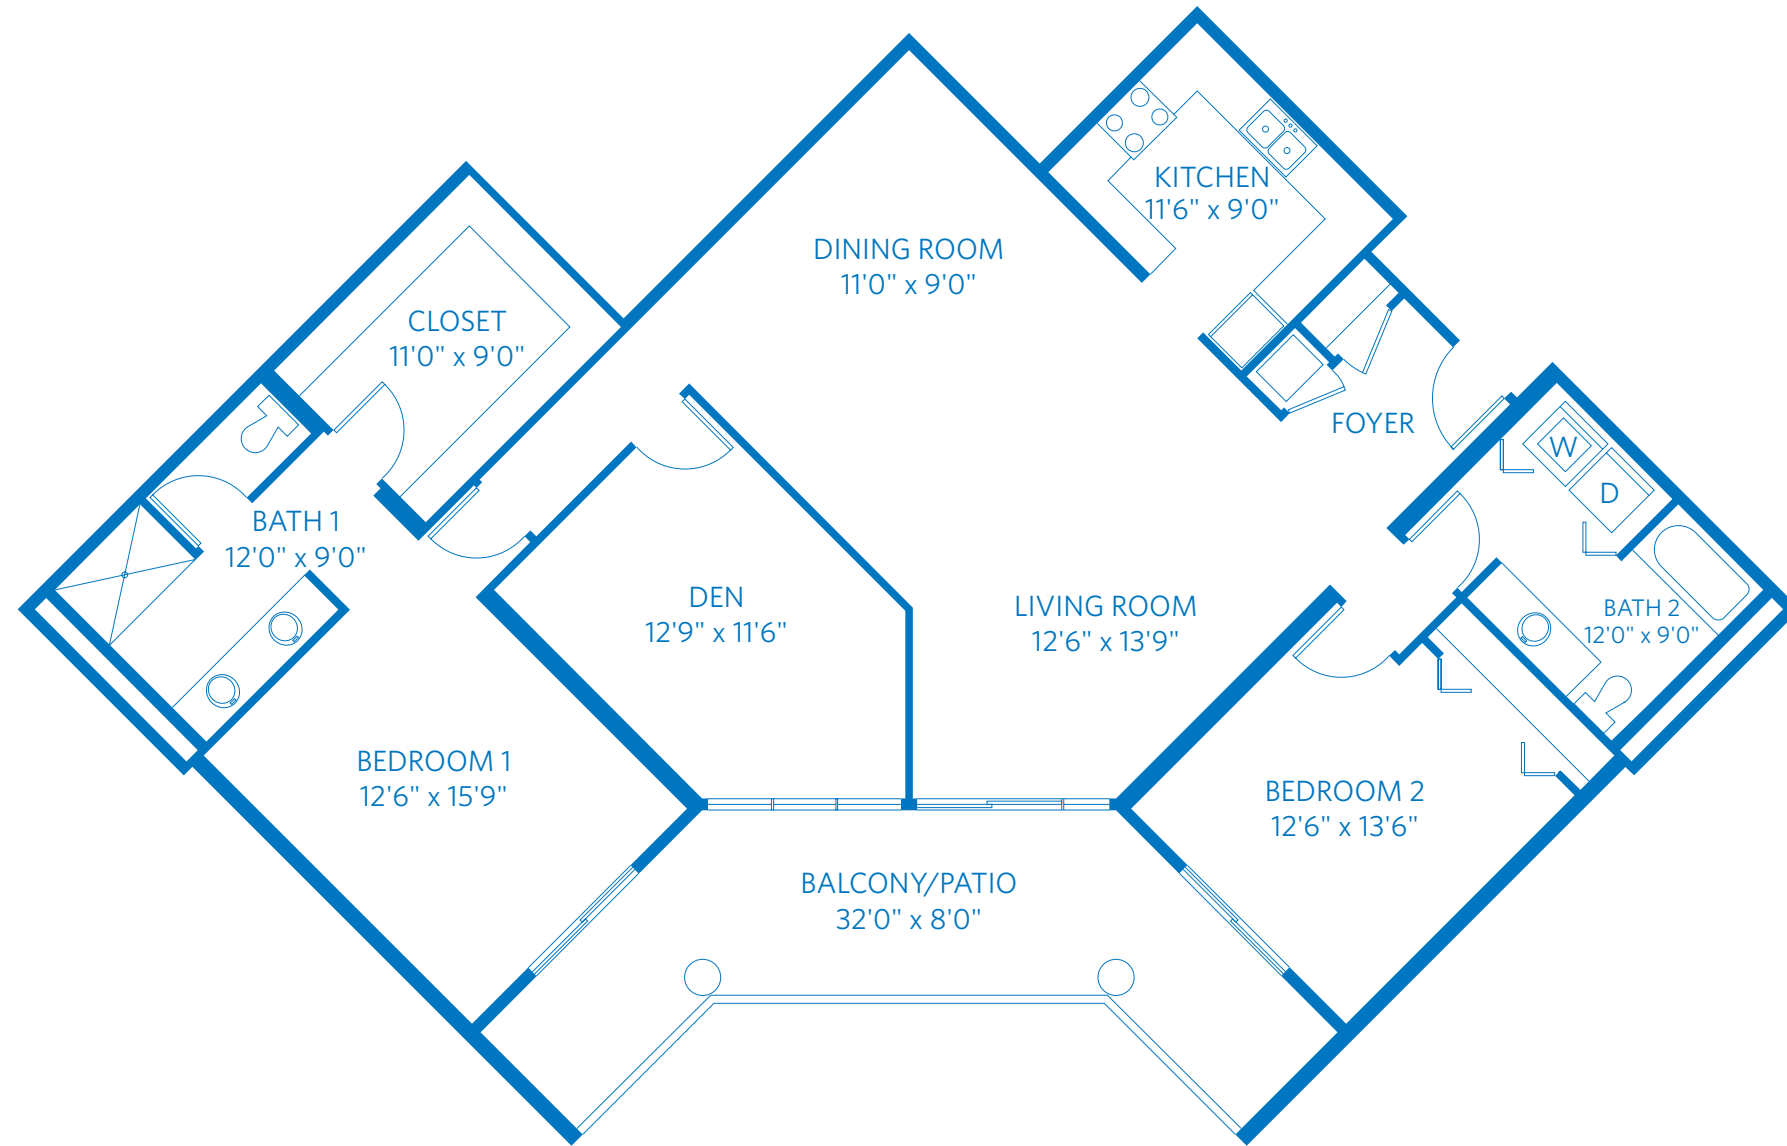

MESQUITE

TWO BEDROOM WITH DEN, TWO BATH
1,742 SQUARE FEET—1/8"=1' SCALE

7501 E. Thompson Peak Parkway
Scottsdale, AZ 85255
480.563.5300
ViLiving.com

All plans and dimensions are approximate.
The community reserves the right to make changes.