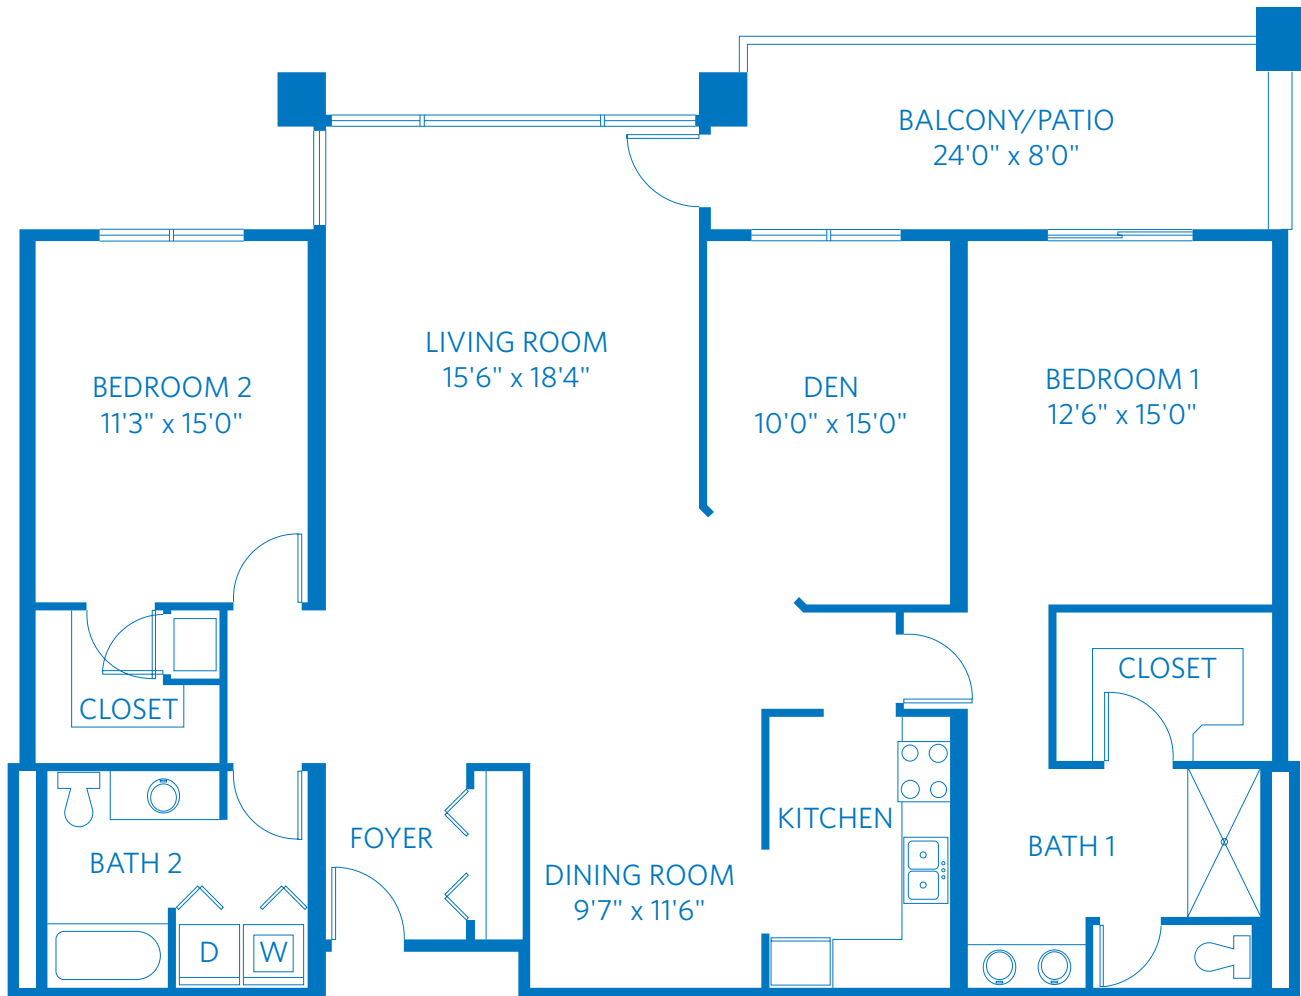

# NANDINA

TWO BEDROOM WITH DEN, TWO BATH  
1,726 SQUARE FEET—1/8"=1' SCALE

All plans and dimensions are approximate.  
The community reserves the right to make changes.

7501 E. Thompson Peak Parkway  
Scottsdale, AZ 85255  
480.563.5300  
ViLiving.com