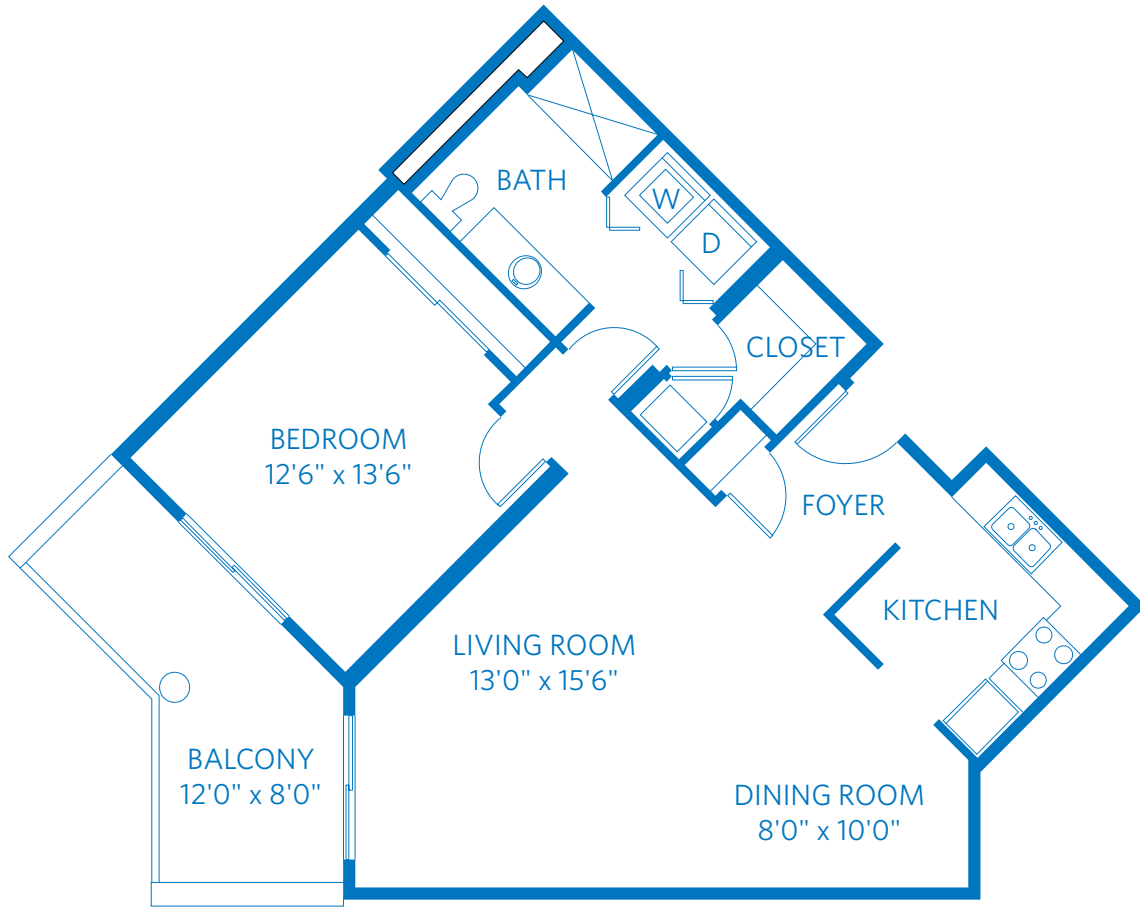

Ocotillo

ONE BEDROOM, ONE BATH
895 SQUARE FEET—1/8"=1' SCALE

All plans and dimensions are approximate.
The community reserves the right to make changes.

7501 E. Thompson Peak Parkway
Scottsdale, AZ 85255
480.563.5300
ViLiving.com