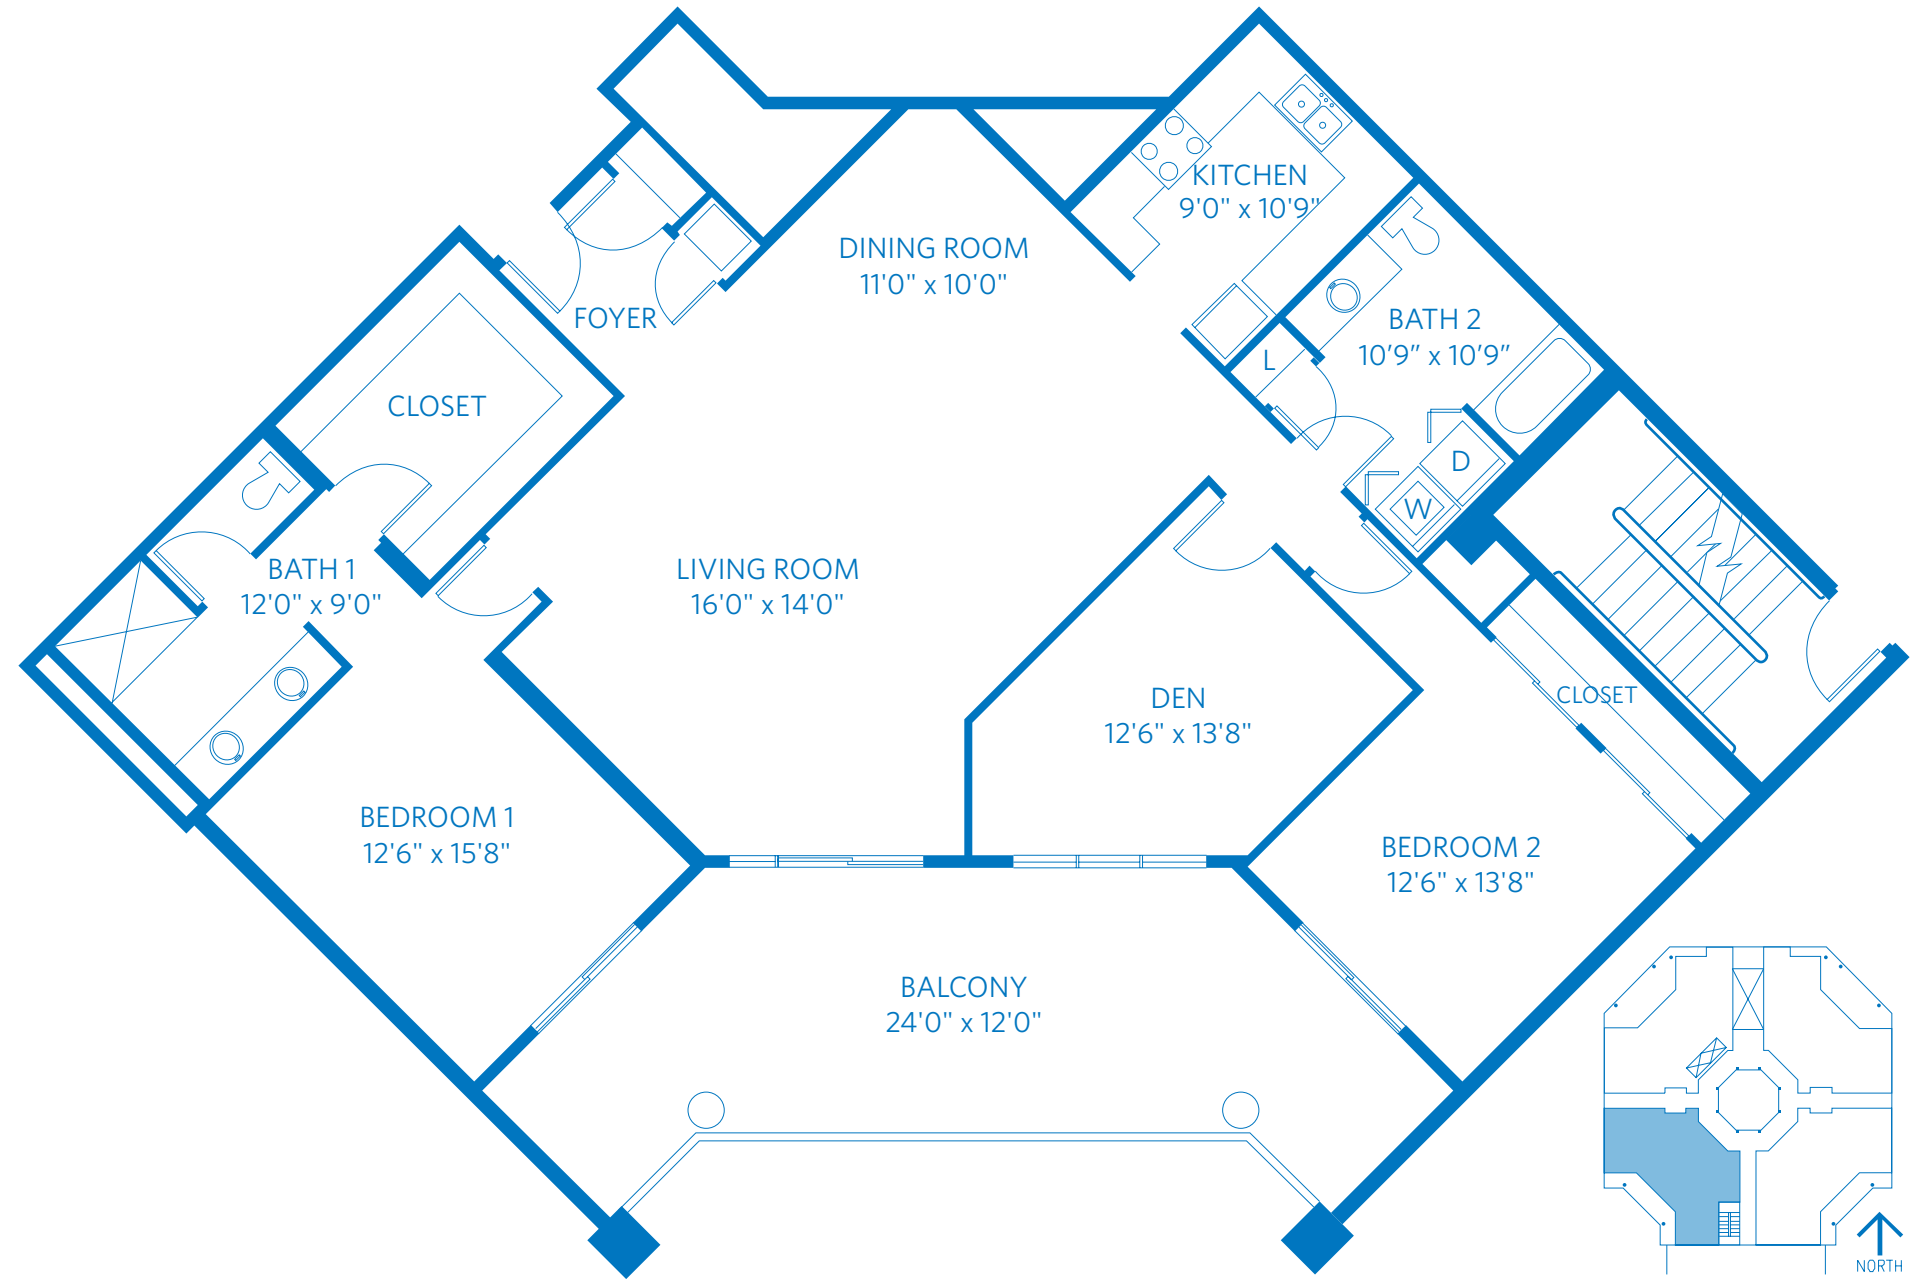

## **OLEANDER SW**

TWO BEDROOM WITH DEN, TWO BATH  
1,829 SQUARE FEET—1/8"=1' SCALE

7501 E. Thompson Peak Parkway  
Scottsdale, AZ 85255  
480.563.5300  
ViLiving.com

All plans and dimensions are approximate.  
The community reserves the right to make changes.