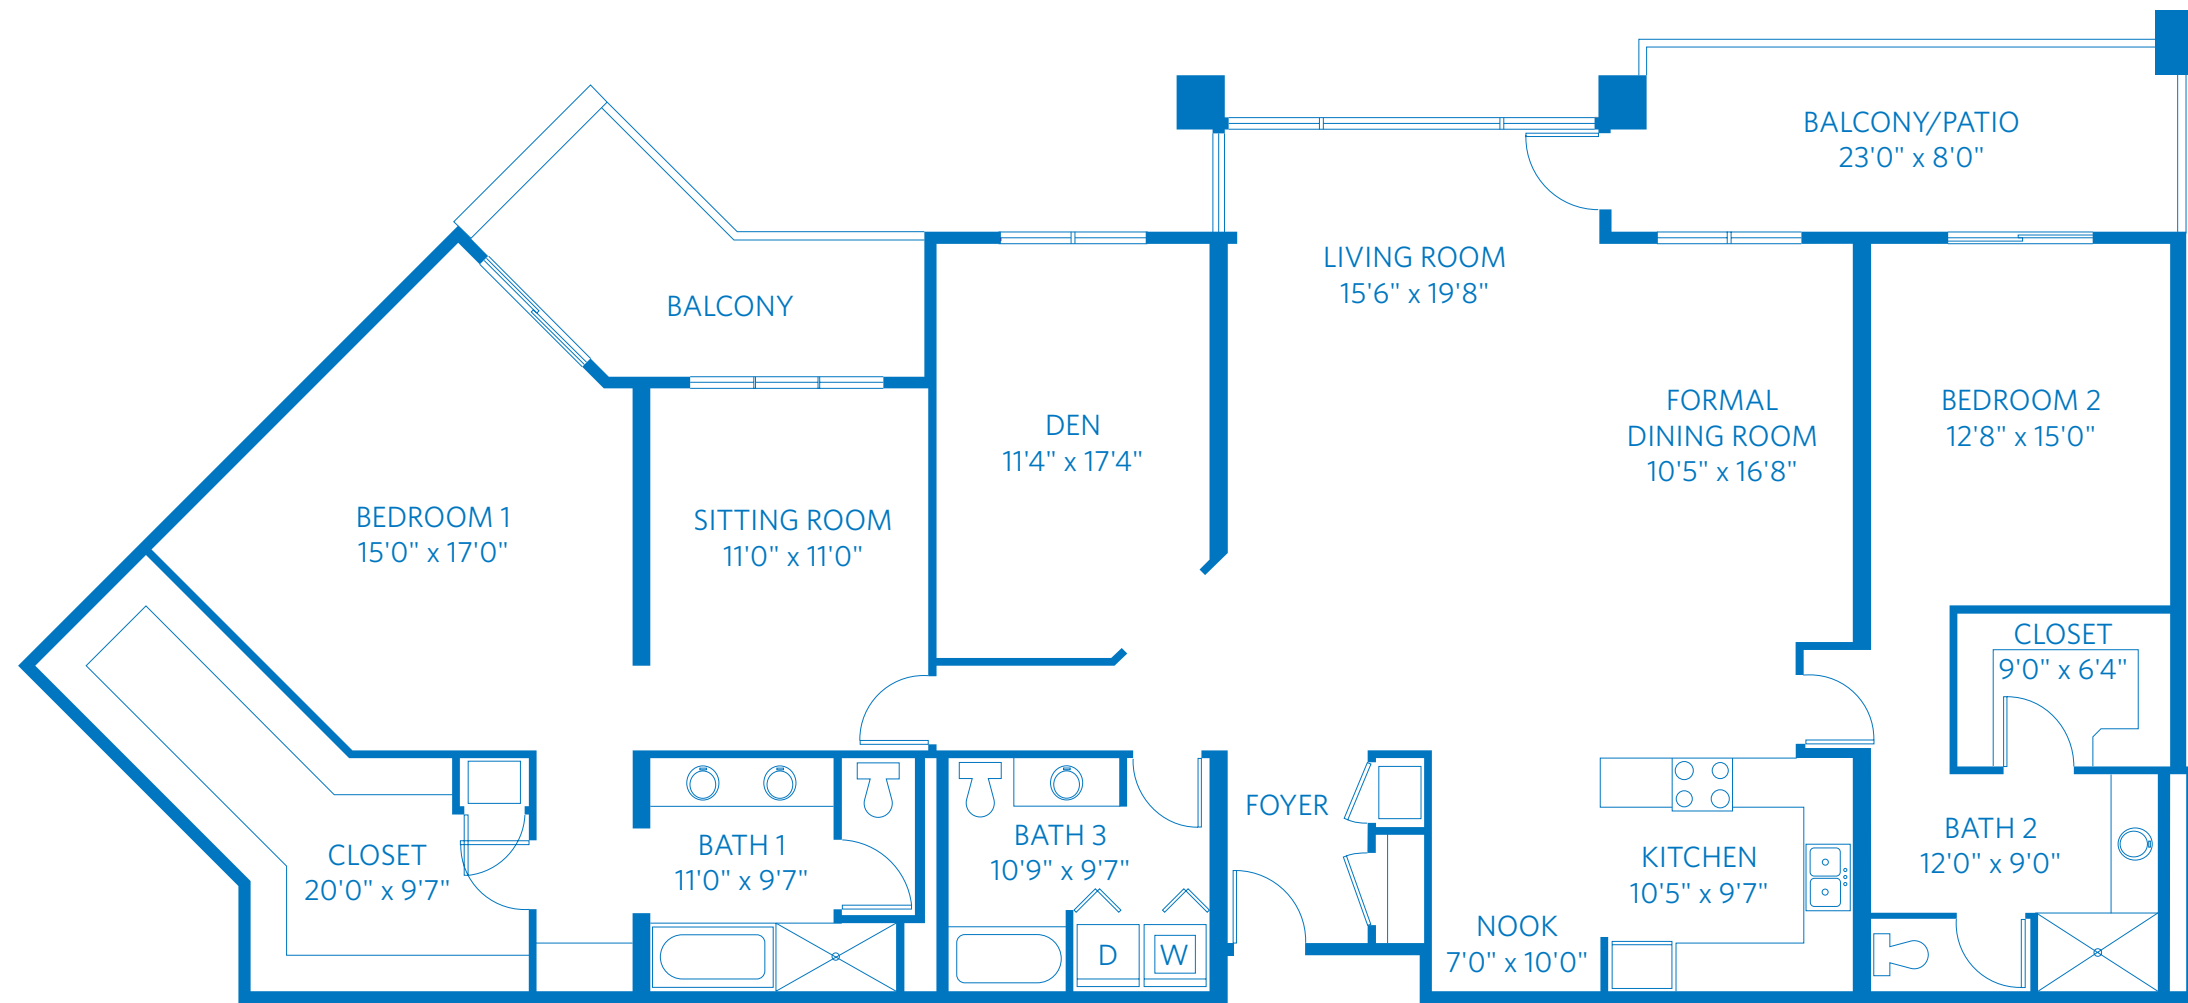

PRIMROSE
TWO BEDROOM WITH DEN, THREE BATH
2,587 SQUARE FEET—1/8"=1' SCALE

7501 E. Thompson Peak Parkway
Scottsdale, AZ 85255
480.563.5300
ViLiving.com

All plans and dimensions are approximate.
The community reserves the right to make changes.