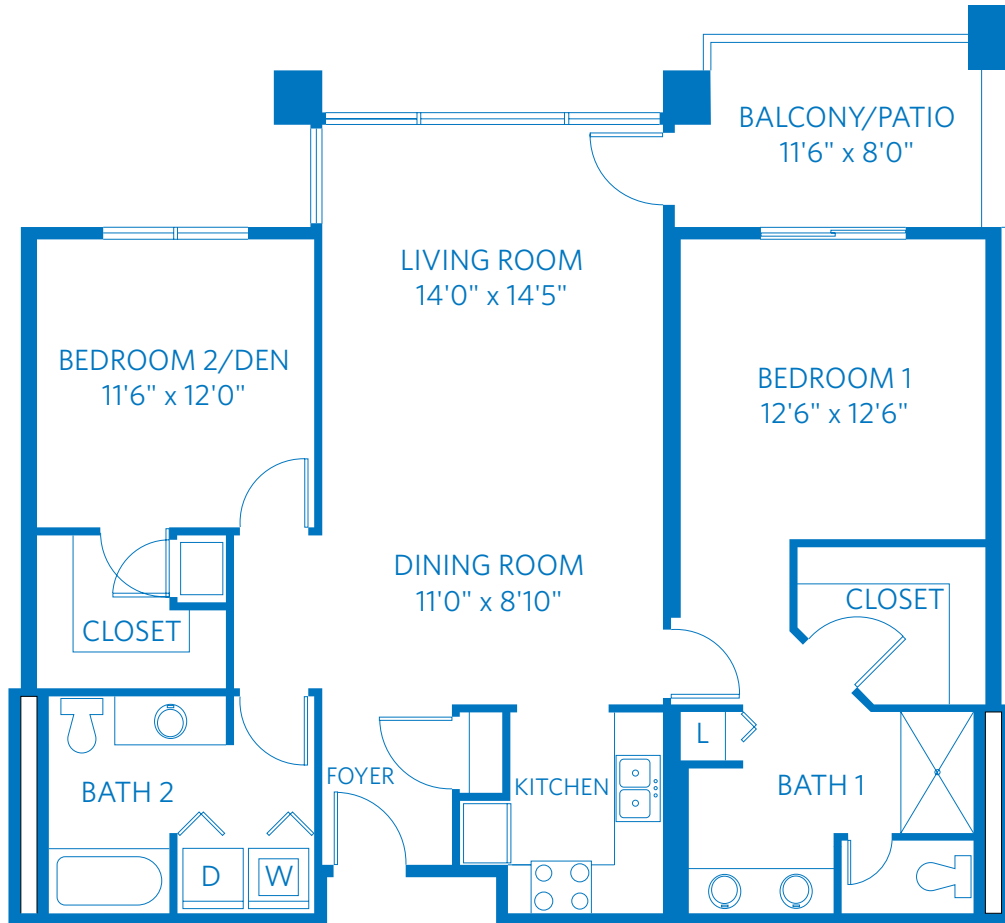

SAGUARO

TWO BEDROOM, TWO BATH
1,217 SQUARE FEET—1/8"=1' SCALE

All plans and dimensions are approximate.
The community reserves the right to make changes.

7501 E. Thompson Peak Parkway
Scottsdale, AZ 85255
480.563.5300
ViLiving.com