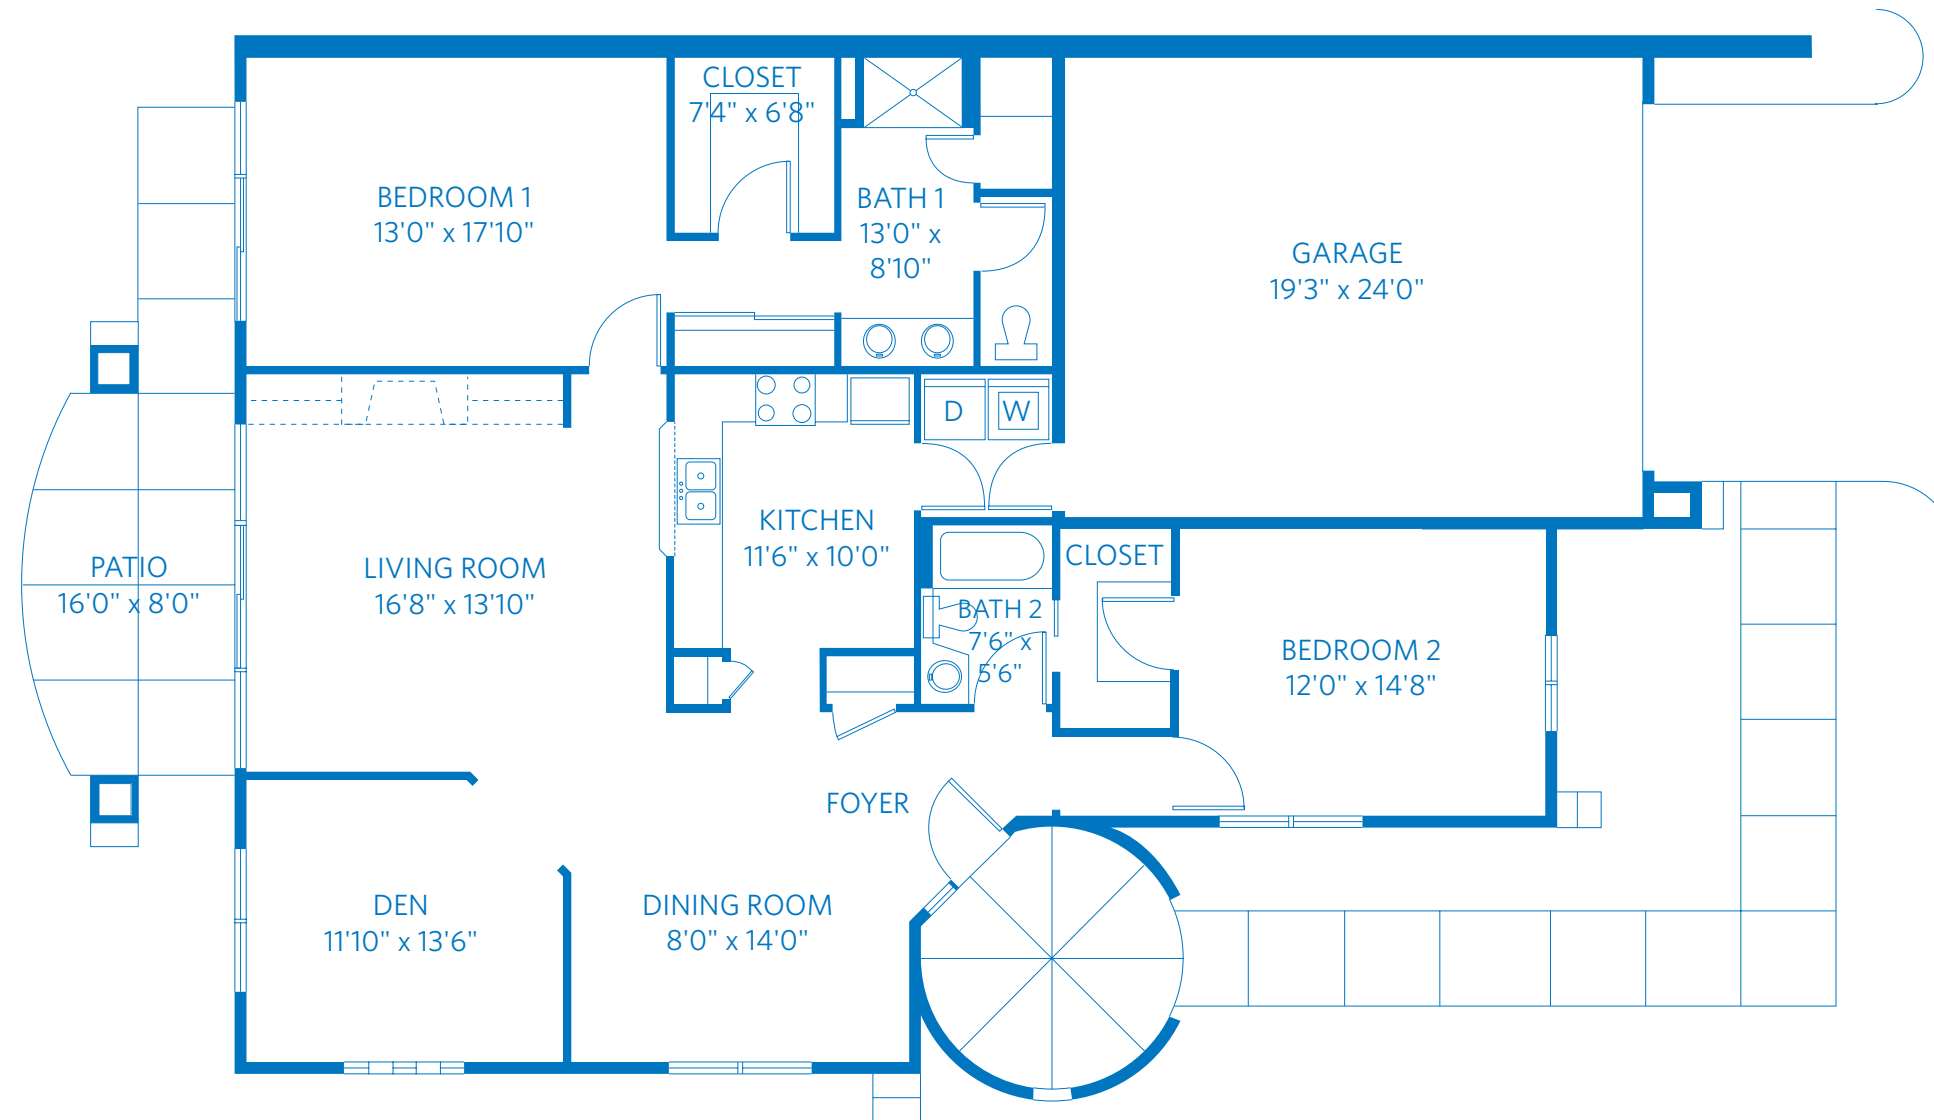

# SIERRA—CASITA A

TWO BEDROOM WITH DEN, TWO BATH  
1,712 SQUARE FEET—1/8"=1' SCALE

7501 E. Thompson Peak Parkway  
Scottsdale, AZ 85255  
480.563.5300  
ViLiving.com

All plans and dimensions are approximate.  
The community reserves the right to make changes.