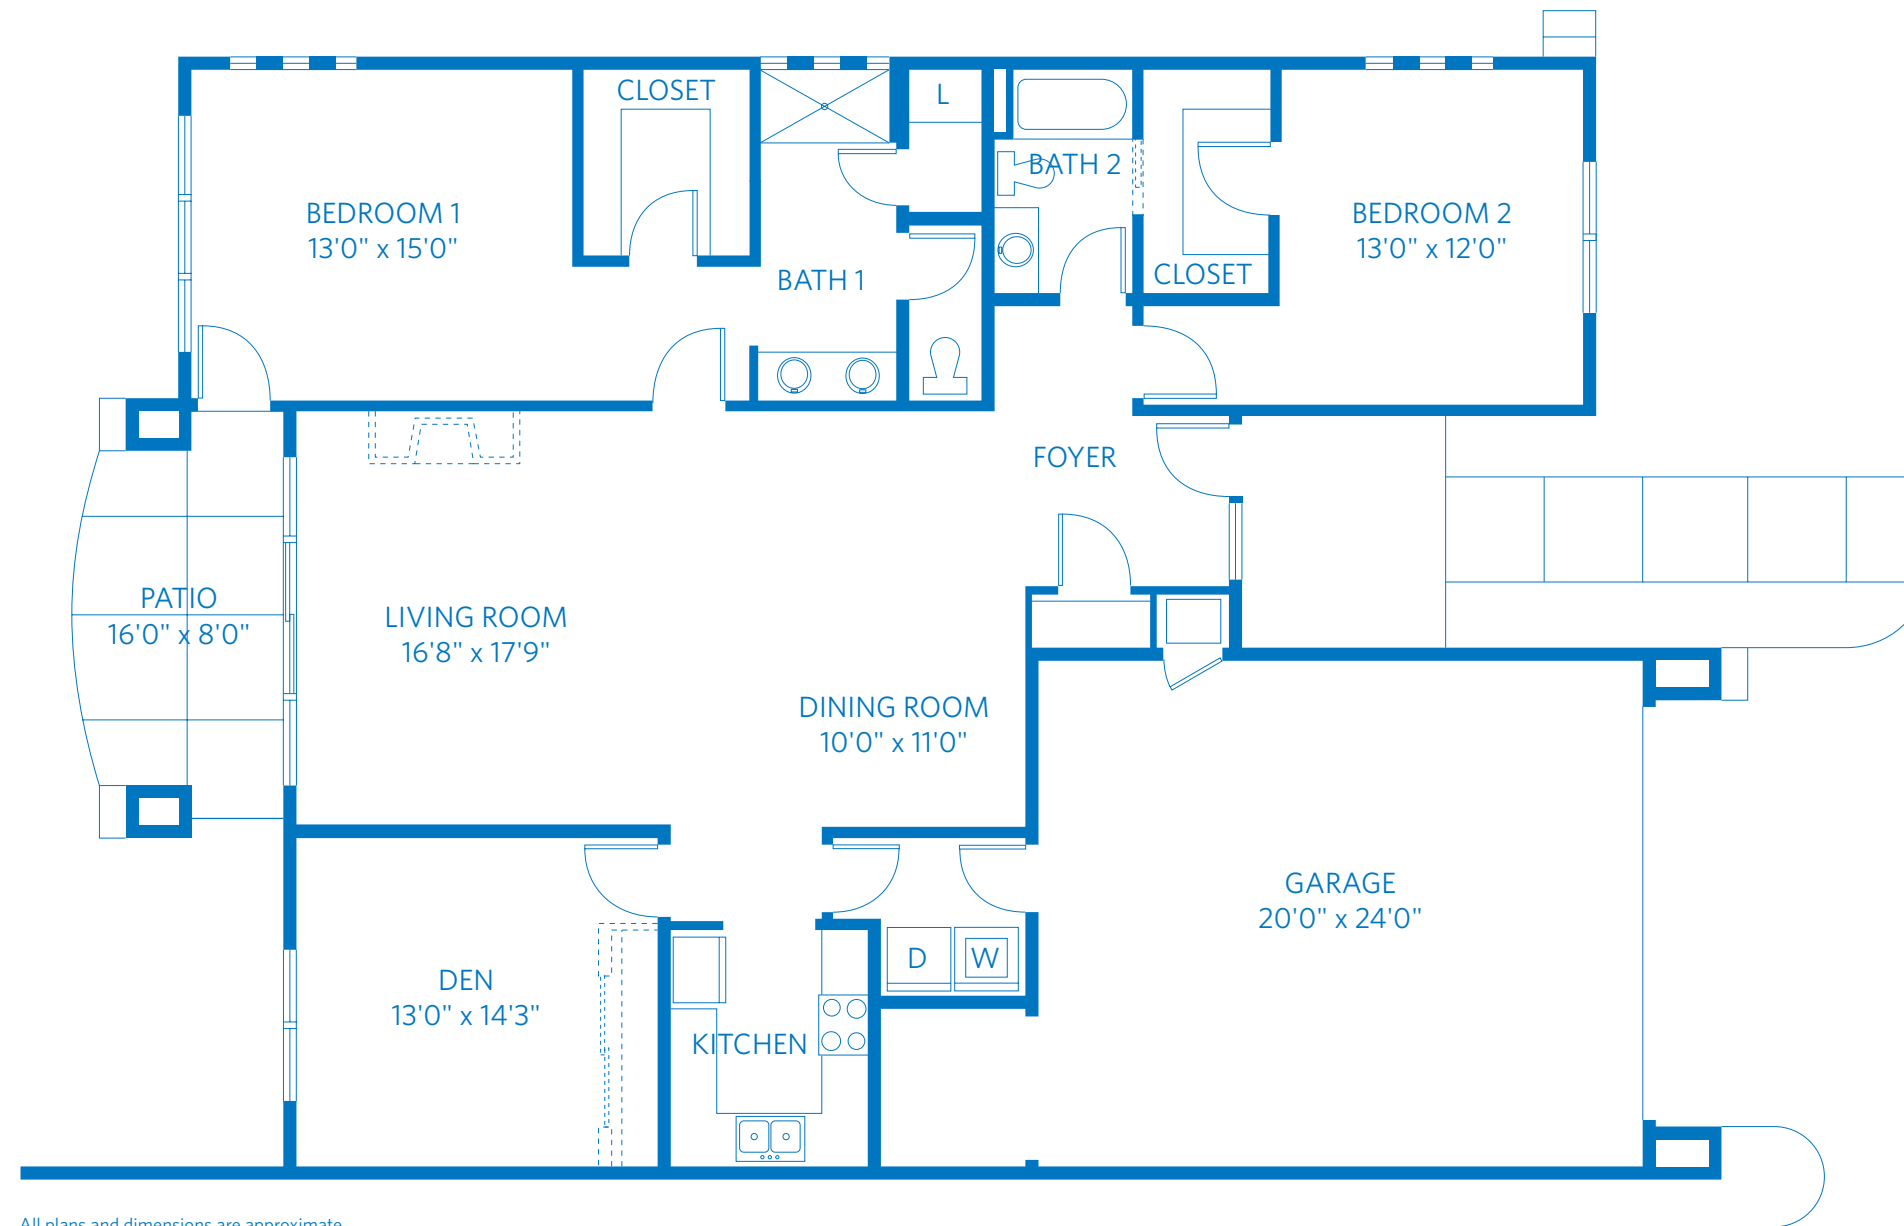

TROVITA—CASITA B

TWO BEDROOM WITH DEN, TWO BATH

1,706 SQUARE FEET—1/8"=1' SCALE

7501 E. Thompson Peak Parkway
Scottsdale, AZ 85255
480.563.5300
ViLiving.com

All plans and dimensions are approximate.
The community reserves the right to make changes.