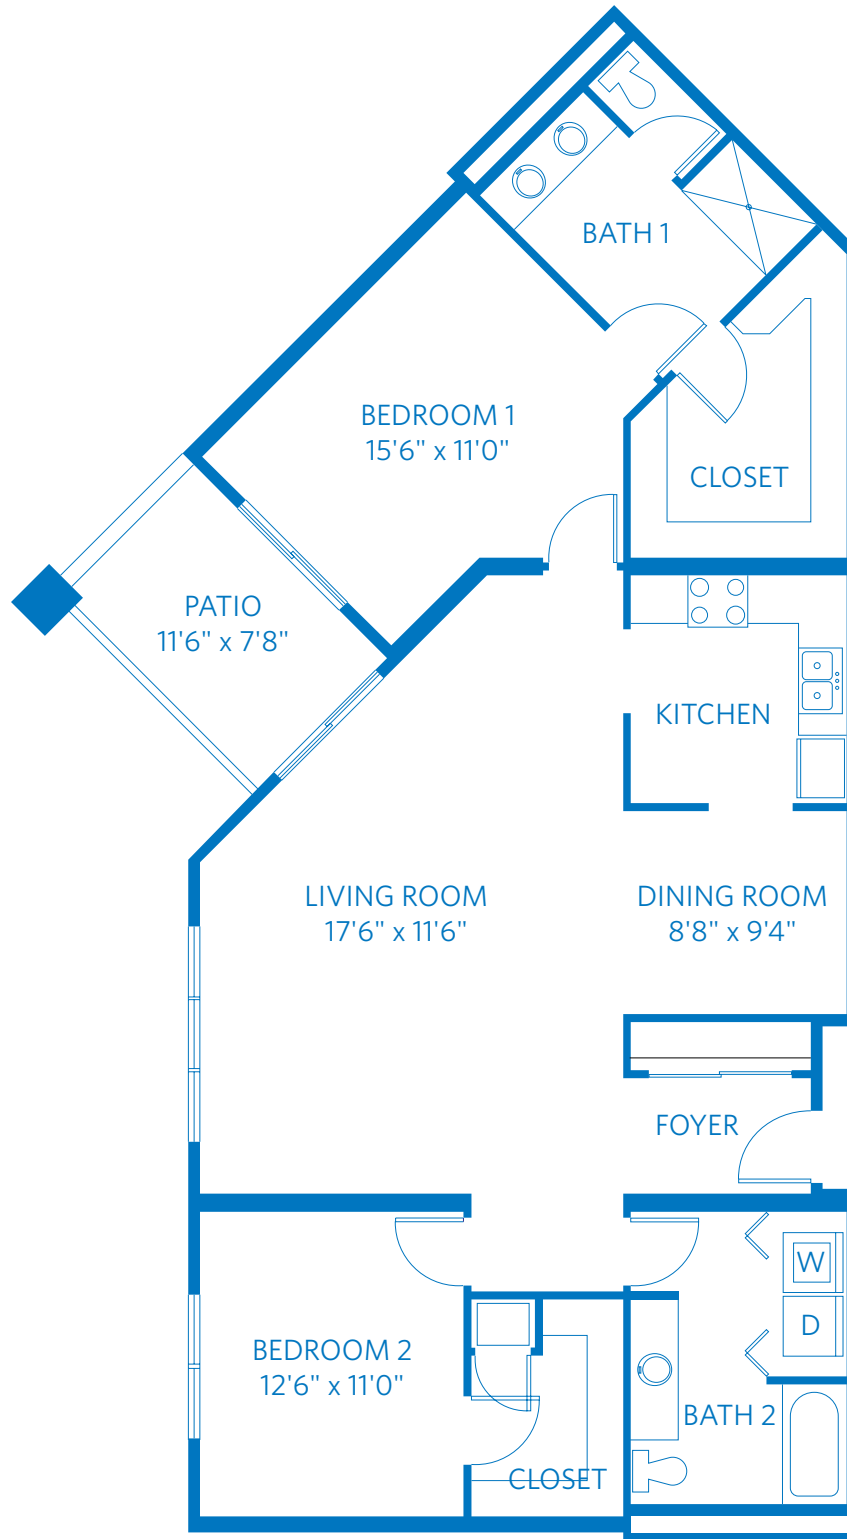

# WISTERIA

TWO BEDROOM, TWO BATH  
1,465 SQUARE FEET—1/8"=1' SCALE

All plans and dimensions are approximate.  
The community reserves the right to make changes.

7501 E. Thompson Peak Parkway  
Scottsdale, AZ 85255  
480.563.5300  
ViLiving.com