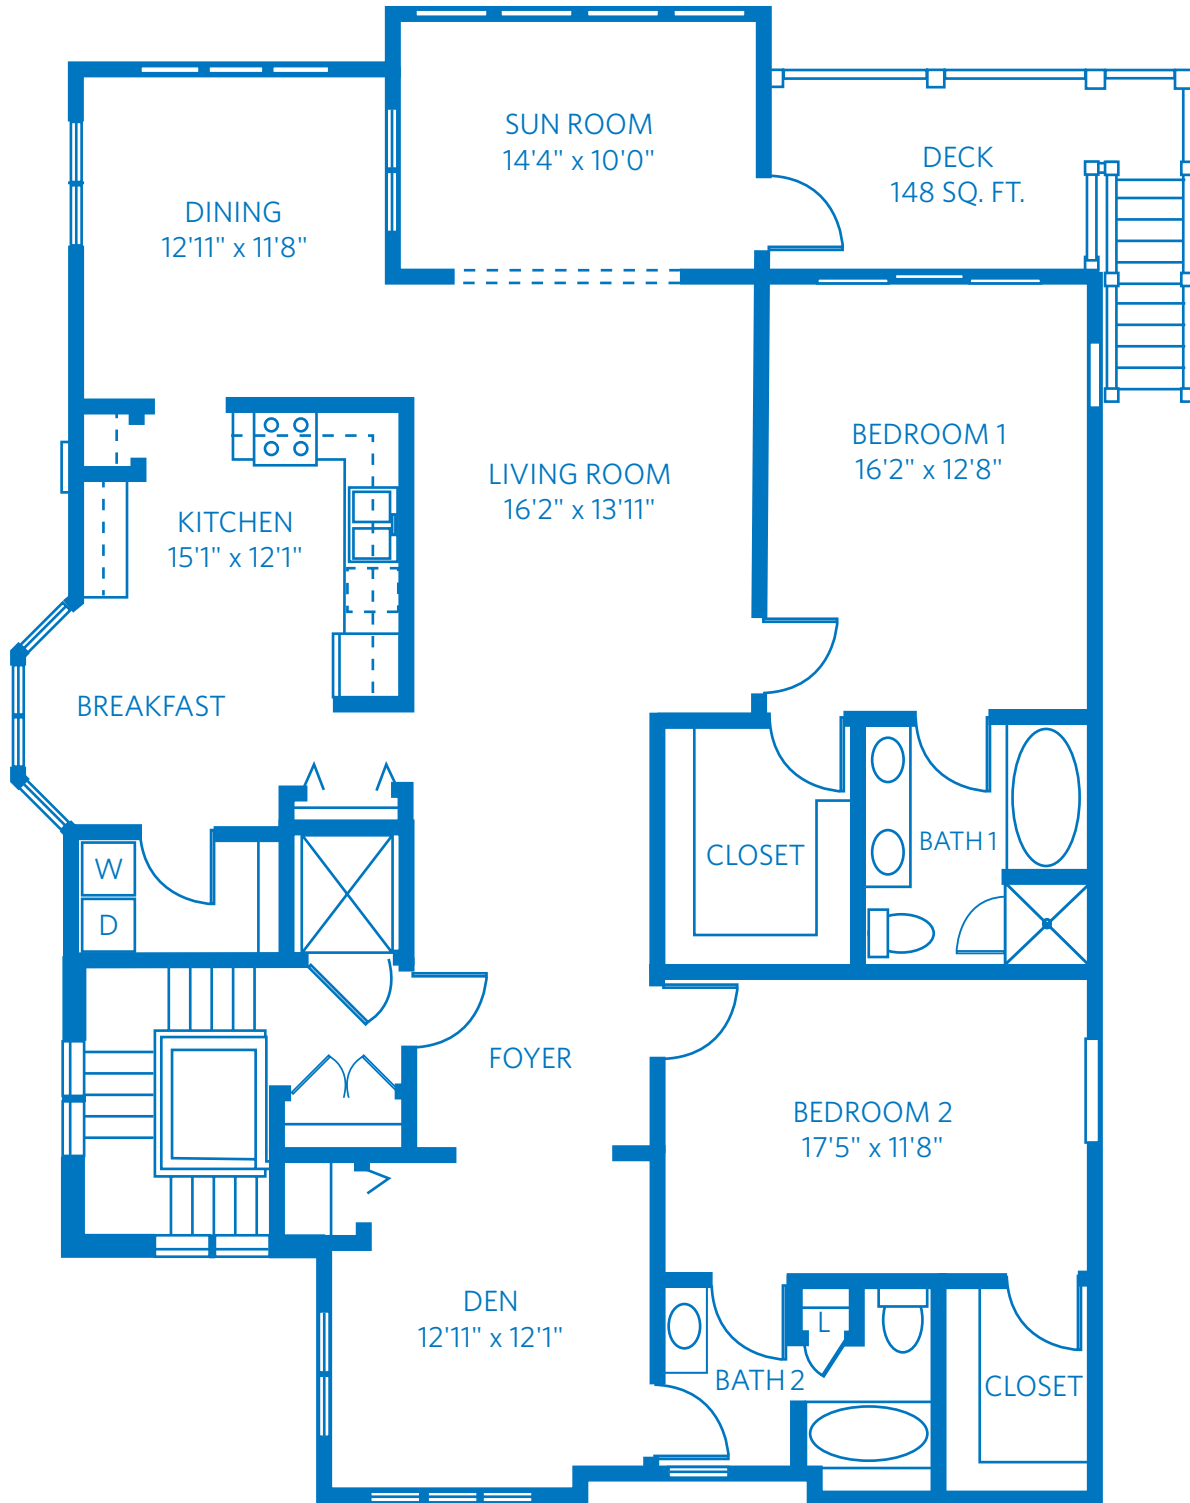

ASSATEAGUE ISLAND

TWO BEDROOM, TWO BATH WITH DEN
2,068 SQUARE FEET—1/8"=1' SCALE

All plans and dimensions are approximate.
The community reserves the right to make changes.
Ceiling height is approximately 9'.