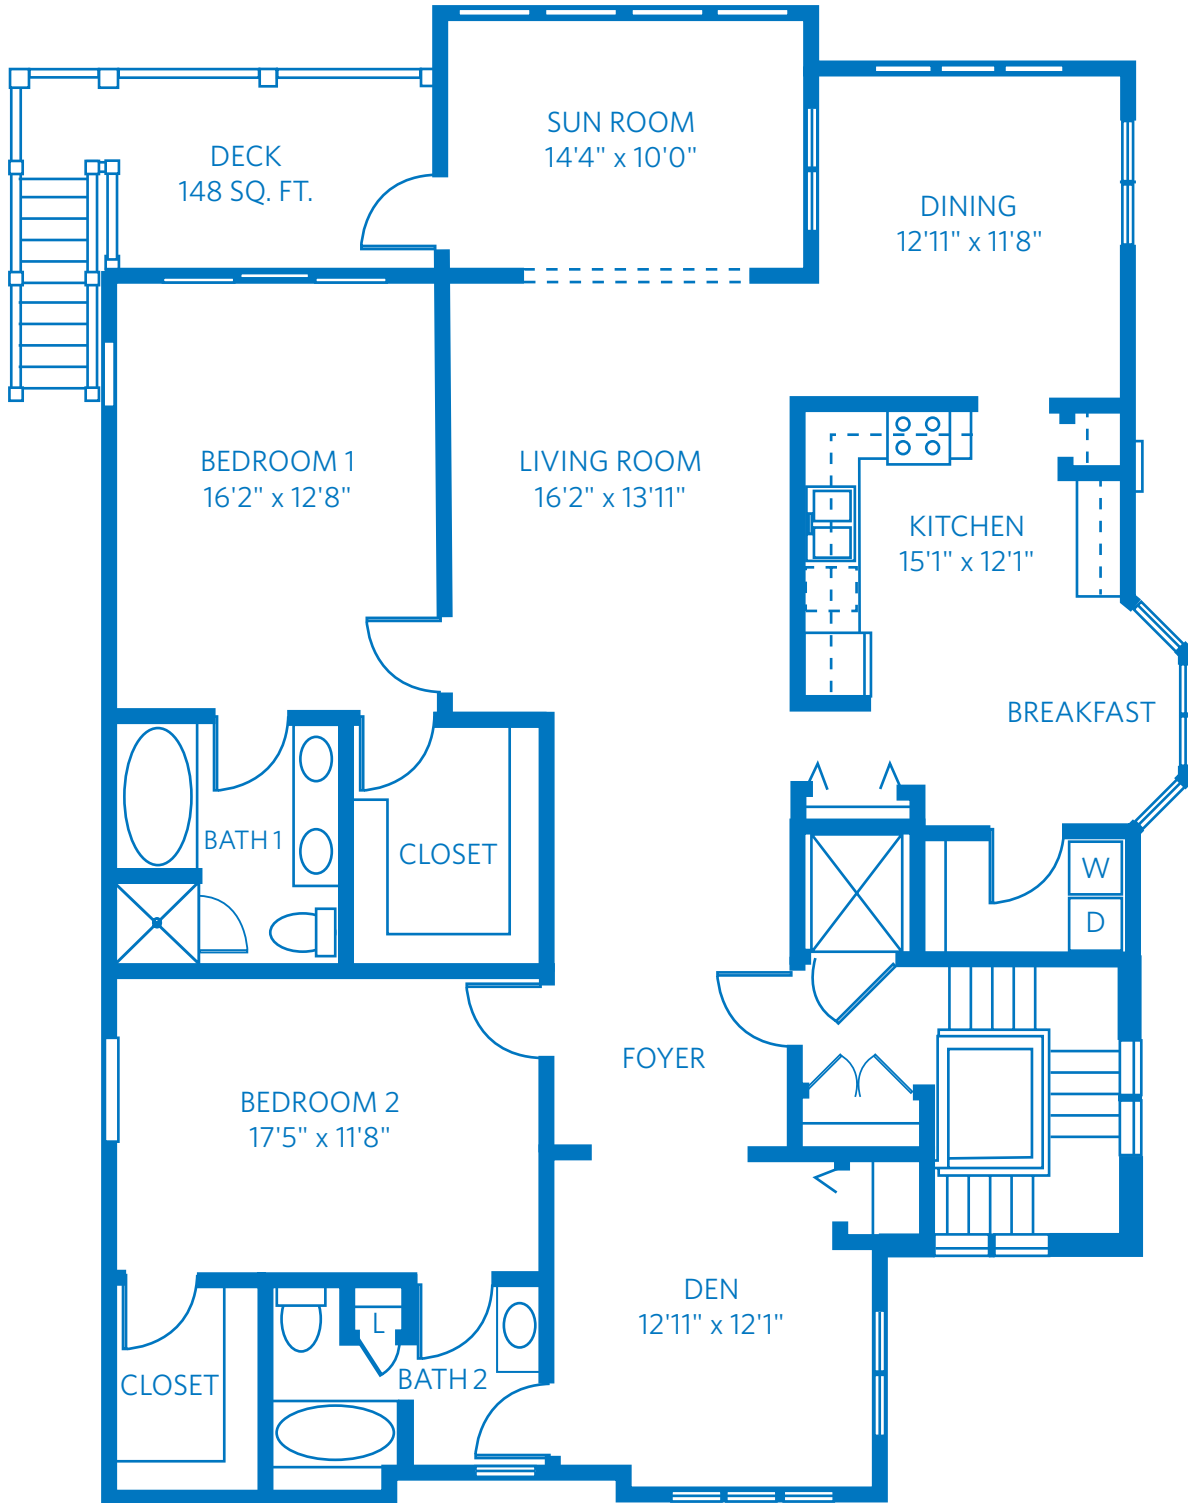

# ASSATEAGUE ISLAND INVERTED

TWO BEDROOM, TWO BATH WITH DEN  
2,068 SQUARE FEET—1/8"=1' SCALE

All plans and dimensions are approximate.  
The community reserves the right to make changes.  
Ceiling height is approximately 9'.