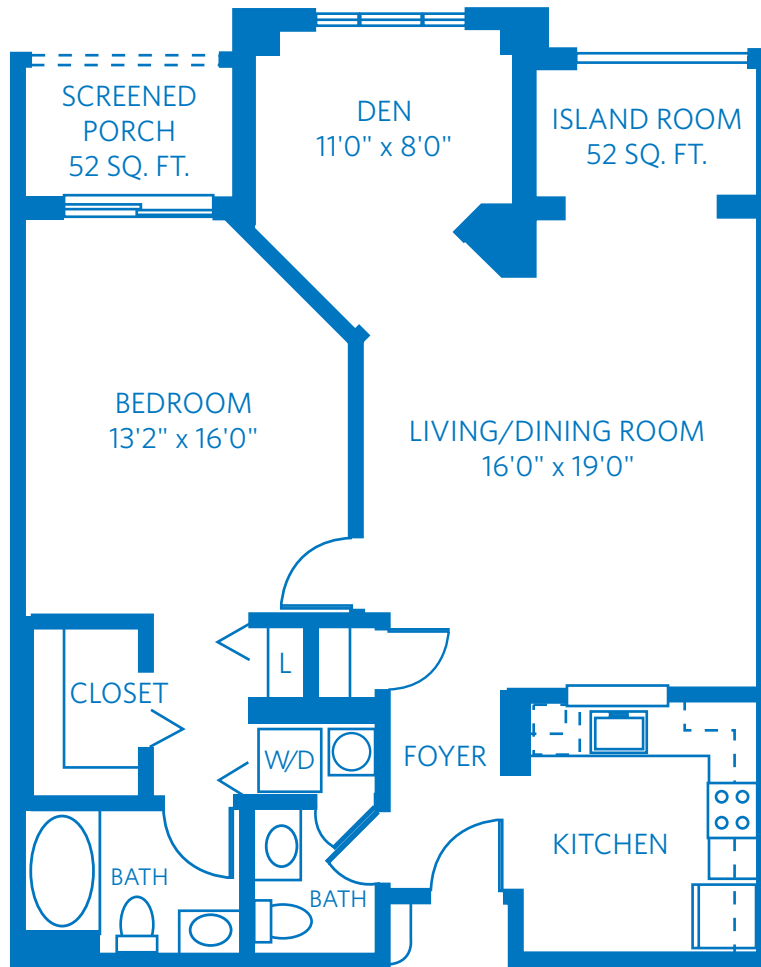

CAPE CHARLES

ONE BEDROOM, ONE AND A HALF BATH WITH DEN
1,002 SQUARE FEET—1/8"=1' SCALE

All plans and dimensions are approximate.
The community reserves the right to make changes.
Ceiling height is approximately 9'.