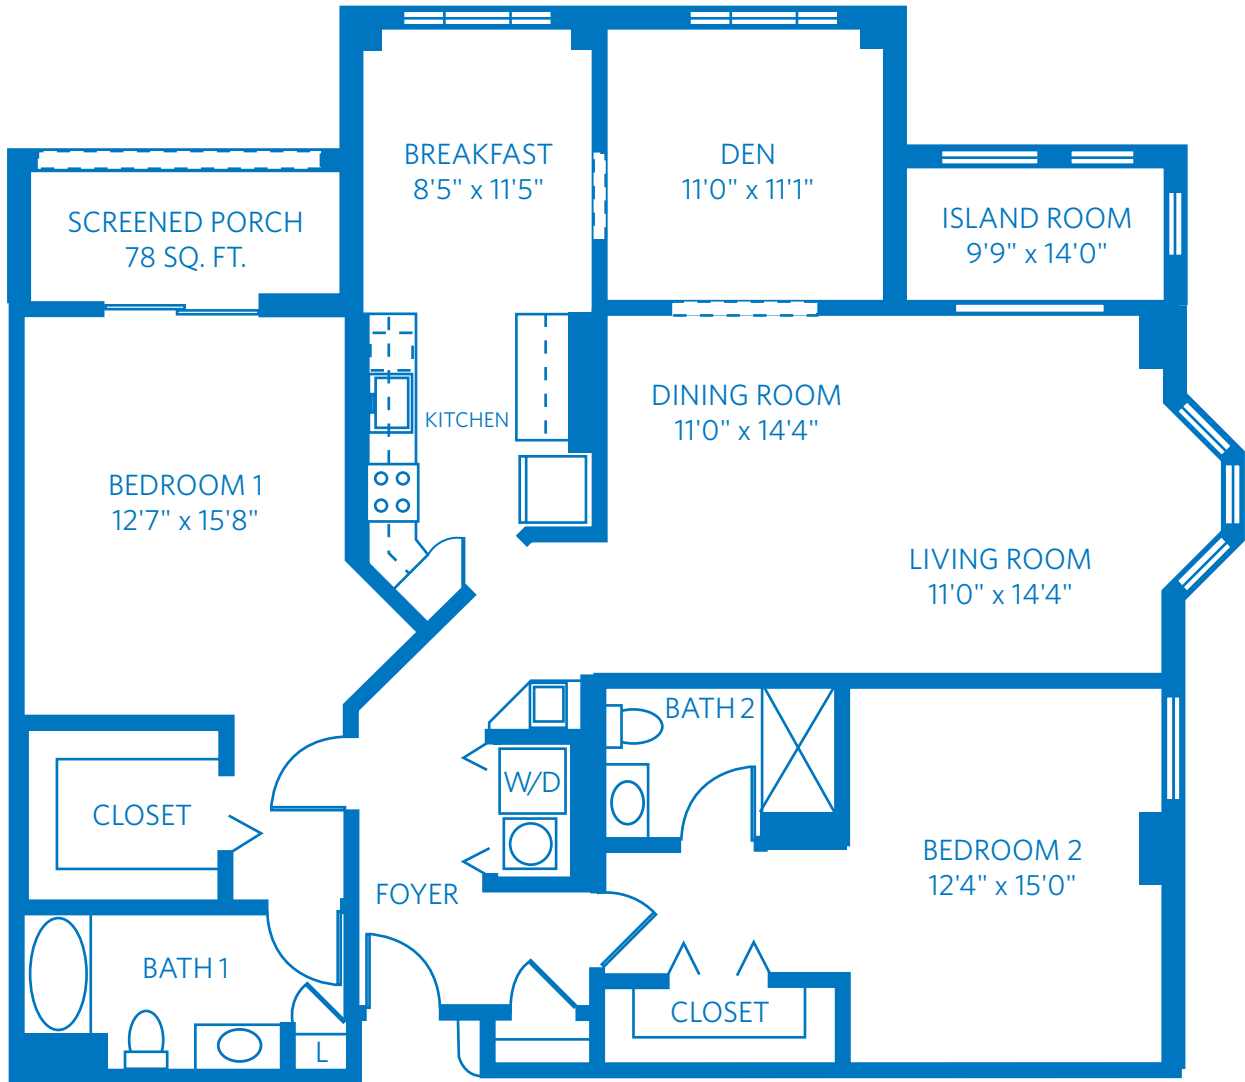

CAPE LOOKOUT

TWO BEDROOM, TWO BATH WITH DEN
1,603 SQUARE FEET—1/8"=1' SCALE

All plans and dimensions are approximate.
The community reserves the right to make changes.
Ceiling height is approximately 9'.