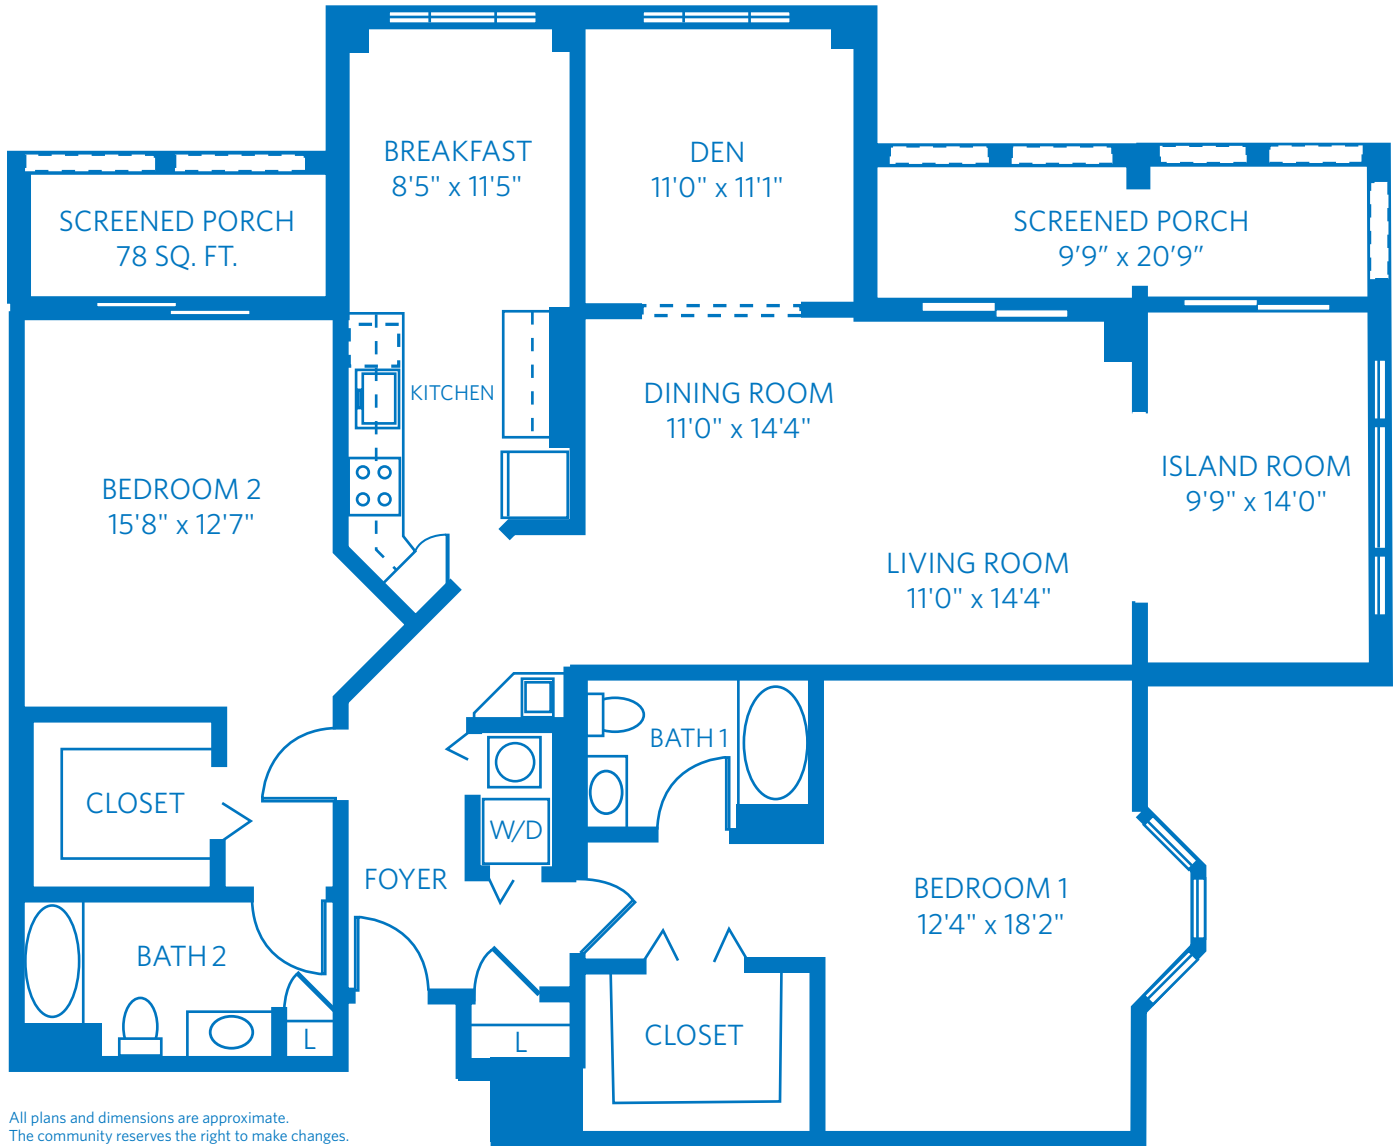

# CAPE SAN BLAS

TWO BEDROOM, TWO BATH WITH DEN  
1,673 SQUARE FEET—1/8"=1' SCALE

All plans and dimensions are approximate.  
The community reserves the right to make changes.  
Ceiling height is approximately 9'.