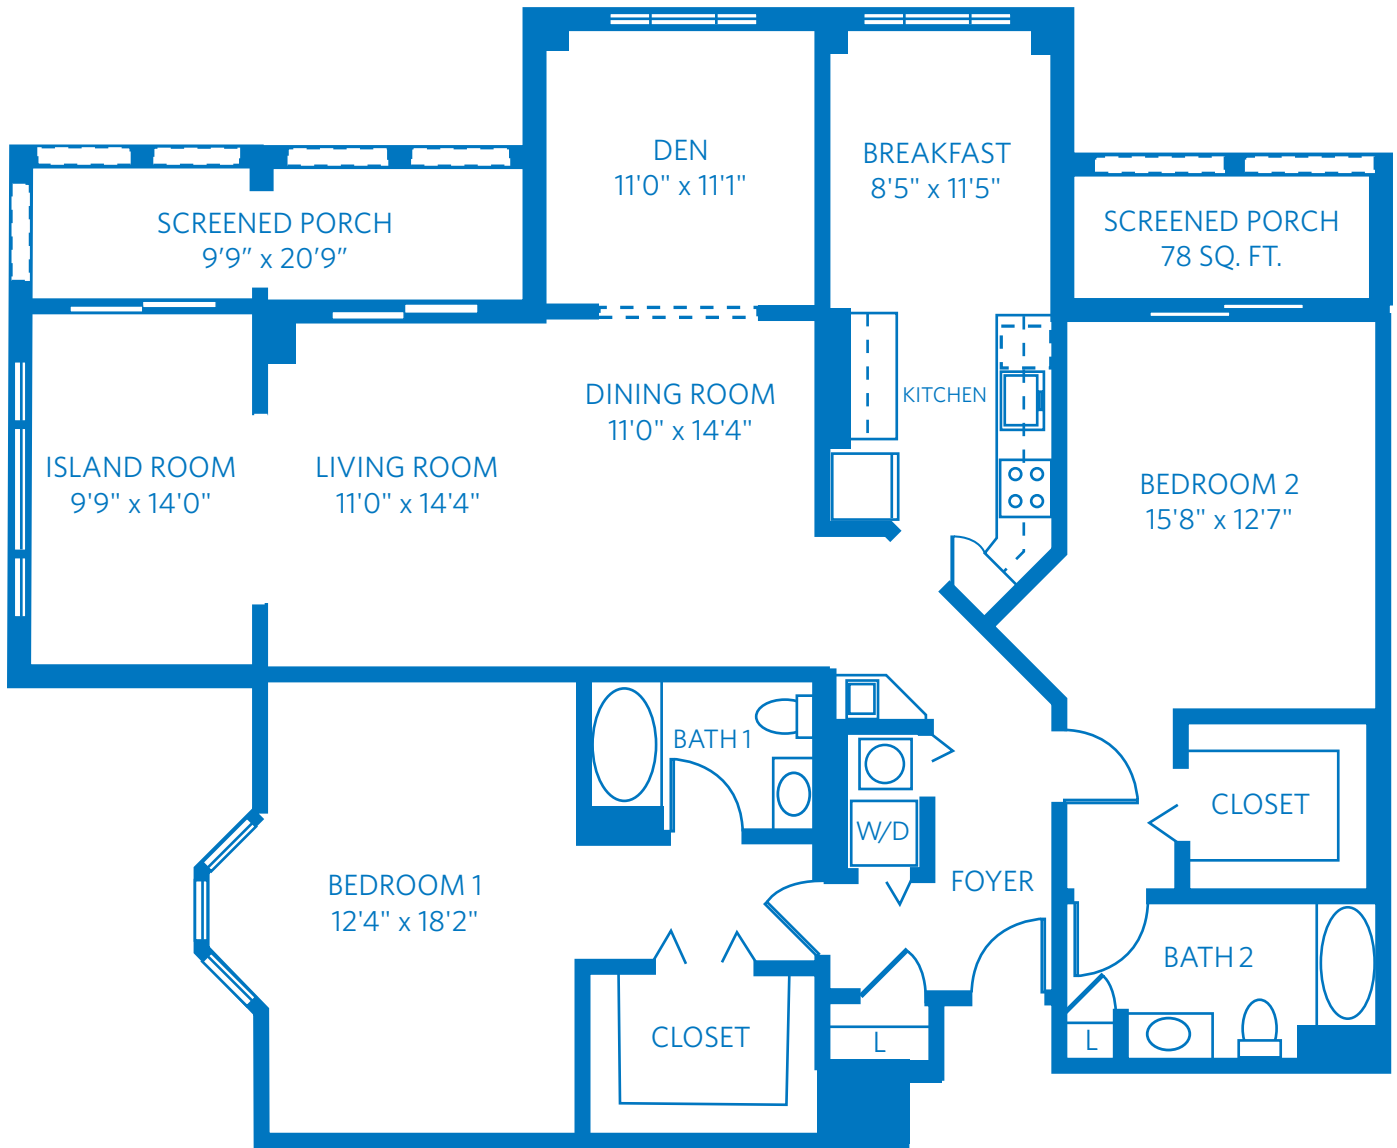

CAPE SAN BLAS INVERTED

TWO BEDROOM, TWO BATH WITH DEN
1,673 SQUARE FEET—1/8"=1' SCALE

All plans and dimensions are approximate.
The community reserves the right to make changes.
Ceiling height is approximately 9'.