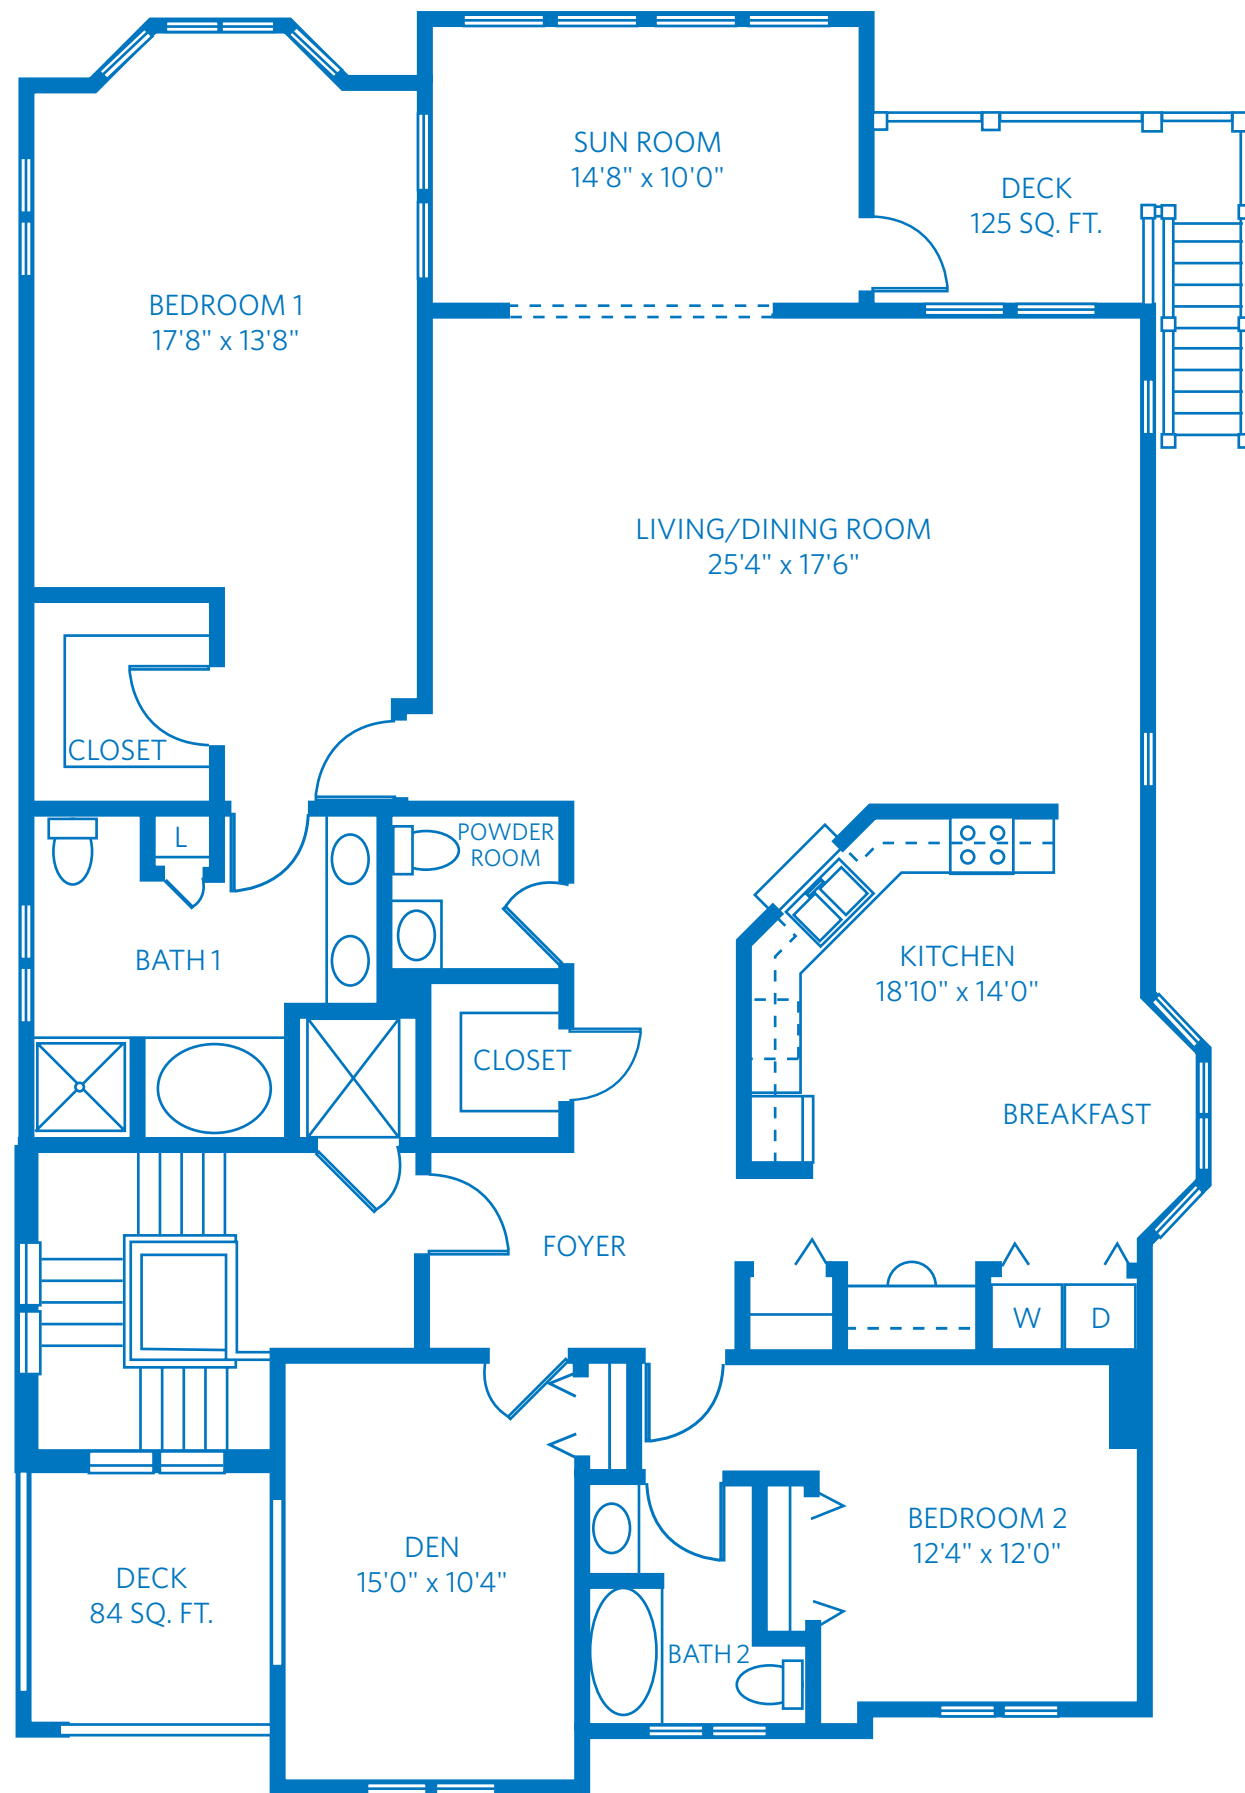

OAK ISLAND

TWO BEDROOM, TWO AND A HALF BATH WITH DEN

2,268 SQUARE FEET—1/8"=1' SCALE

700 TidePointe Way
Hilton Head Island, SC 29928
843.341.7400
ViLiving.com

05/2011

TIDEPOINTE
a  Community

All plans and dimensions are approximate.
The community reserves the right to make changes.
Ceiling height is approximately 9'.