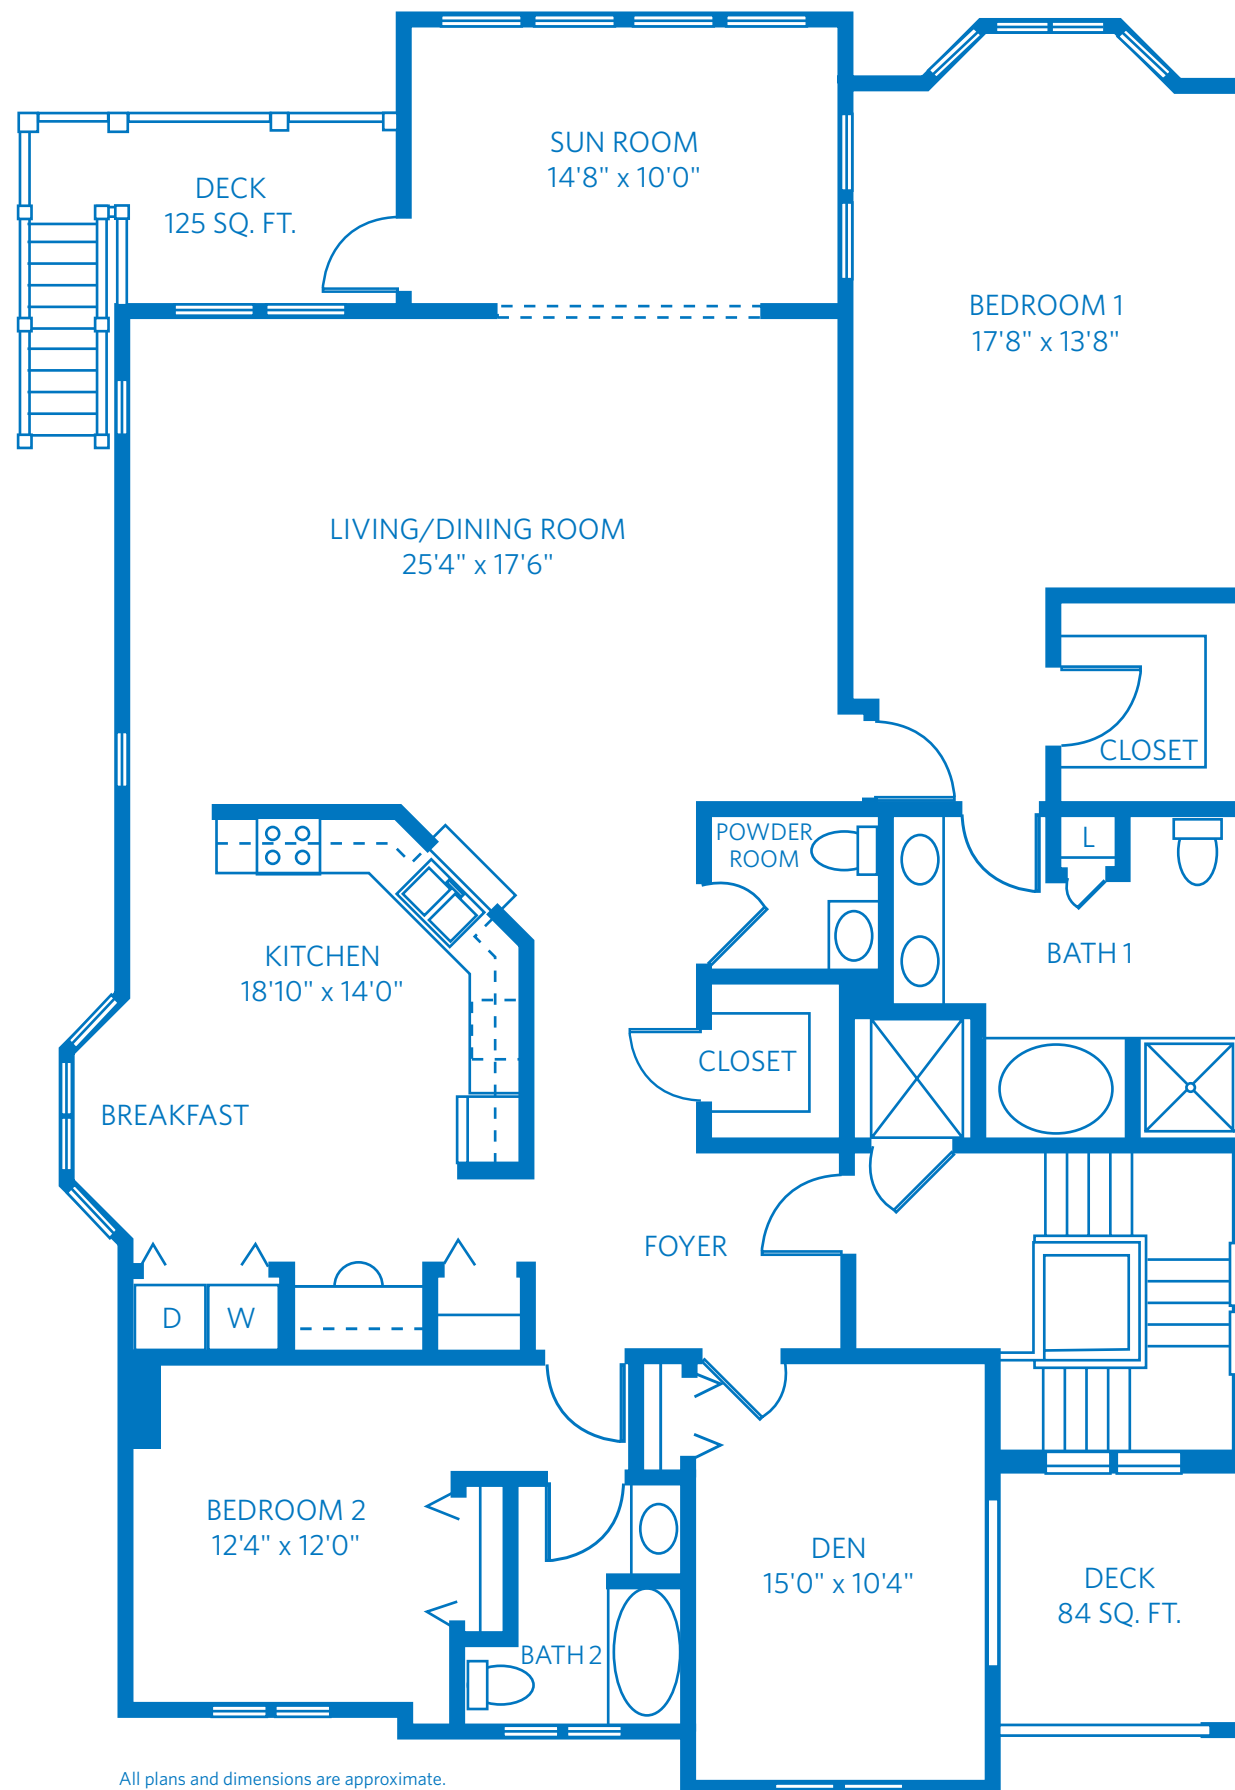

OAK ISLAND INVERTED

TWO BEDROOM, TWO AND A HALF BATH WITH DEN

2,268 SQUARE FEET—1/8"=1' SCALE

700 TidePointe Way
Hilton Head Island, SC 29928
843.341.7400
ViLiving.com

TIDEPOINTE
a  Community

All plans and dimensions are approximate.
The community reserves the right to make changes.
Ceiling height is approximately 9'.