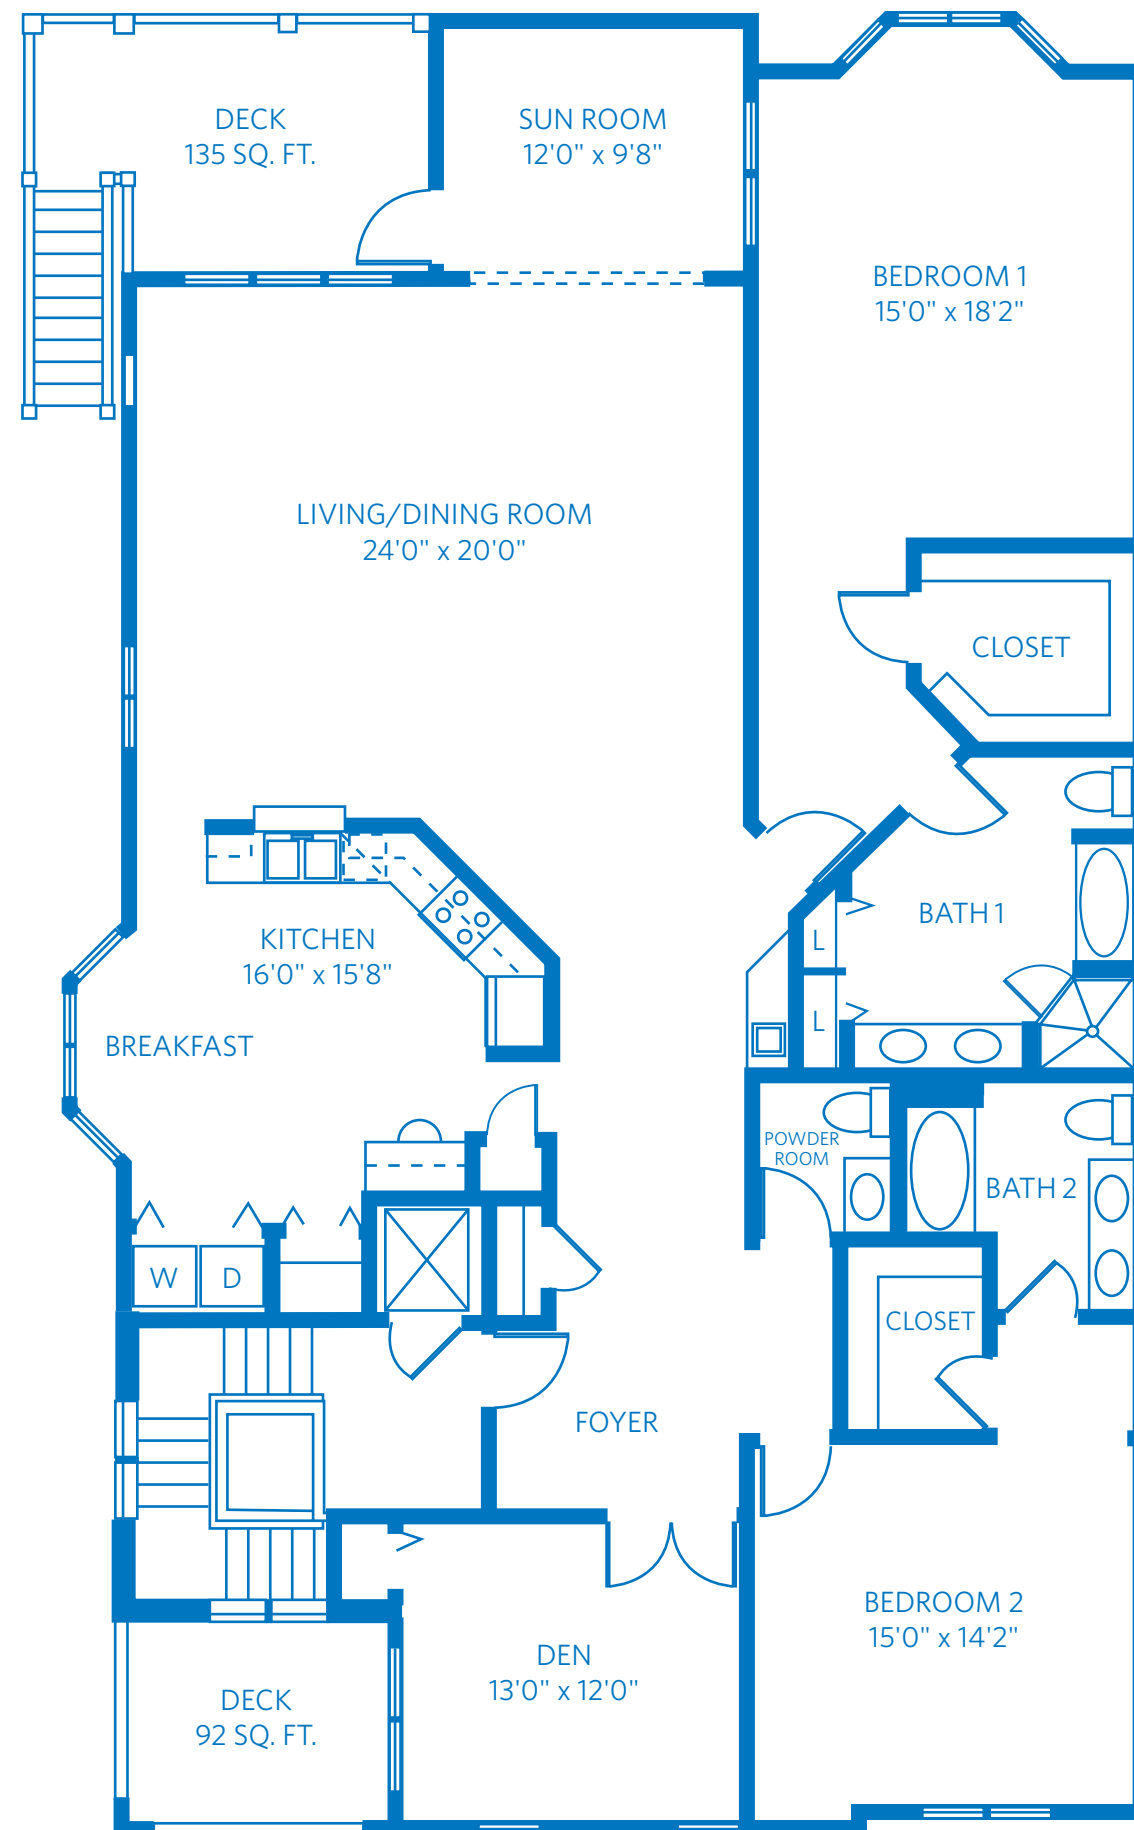

SAND ISLAND

TWO BEDROOM, TWO AND A HALF BATH WITH DEN
2,605 SQUARE FEET—1/8"=1' SCALE

700 TidePointe Way
Hilton Head Island, SC 29928
843.341.7400
ViLiving.com

TIDEPOINTE
a  Community

All plans and dimensions are approximate.
The community reserves the right to make changes.
Ceiling height is approximately 9'.