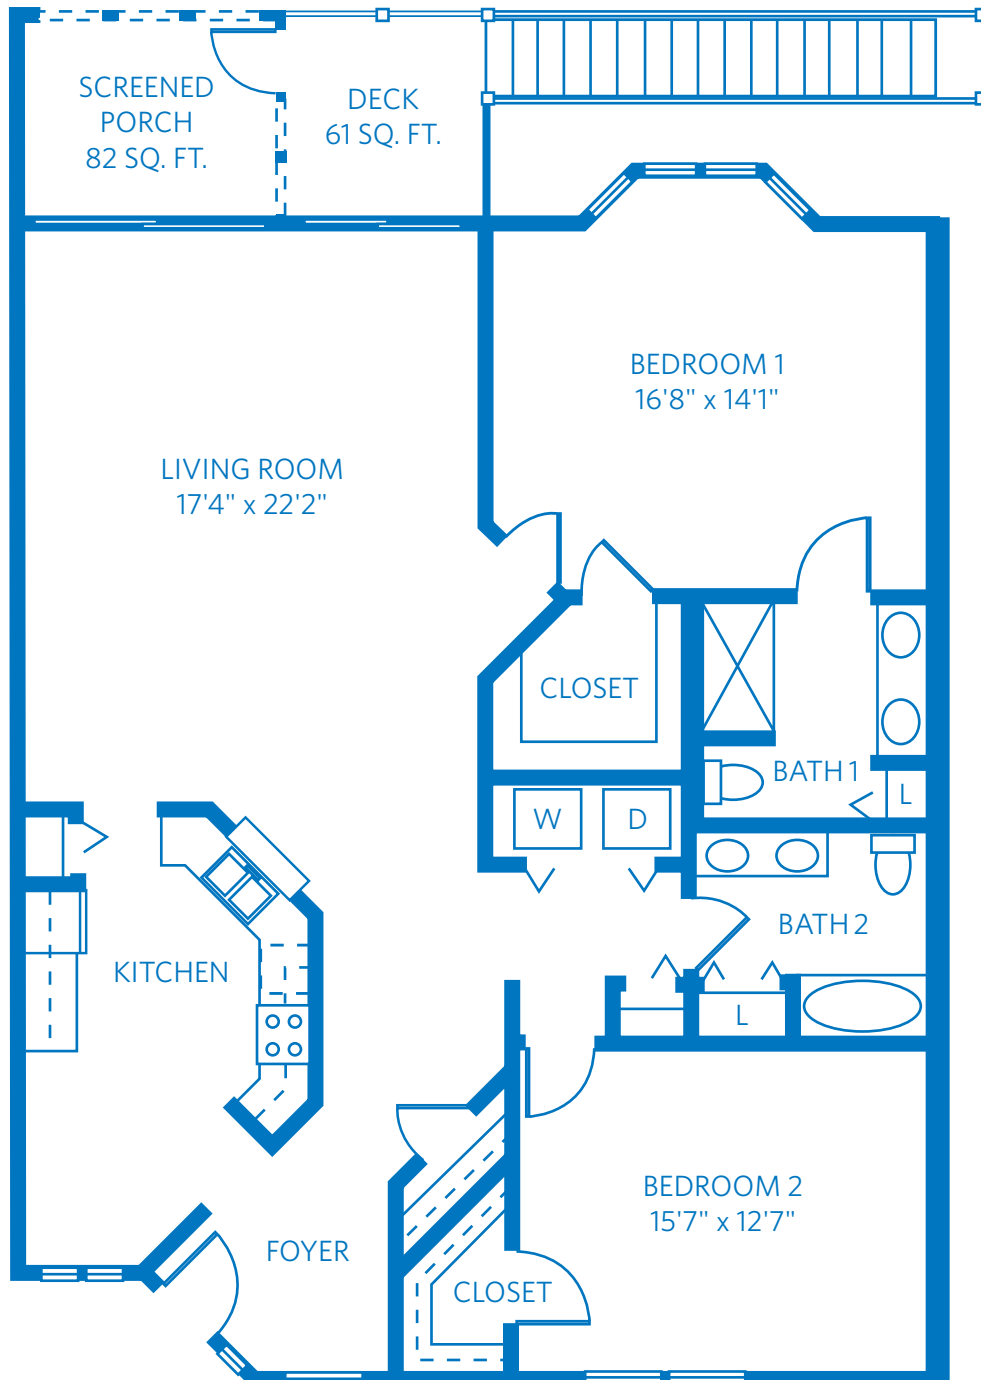

ST. AUGUSTINE

TWO BEDROOM, TWO BATH
1,545 SQUARE FEET—1/8"=1' SCALE

All plans and dimensions are approximate.
The community reserves the right to make changes.
Ceiling height is approximately 9'.

700 TidePointe Way
Hilton Head Island, SC 29928
843.341.7400
ViLiving.com