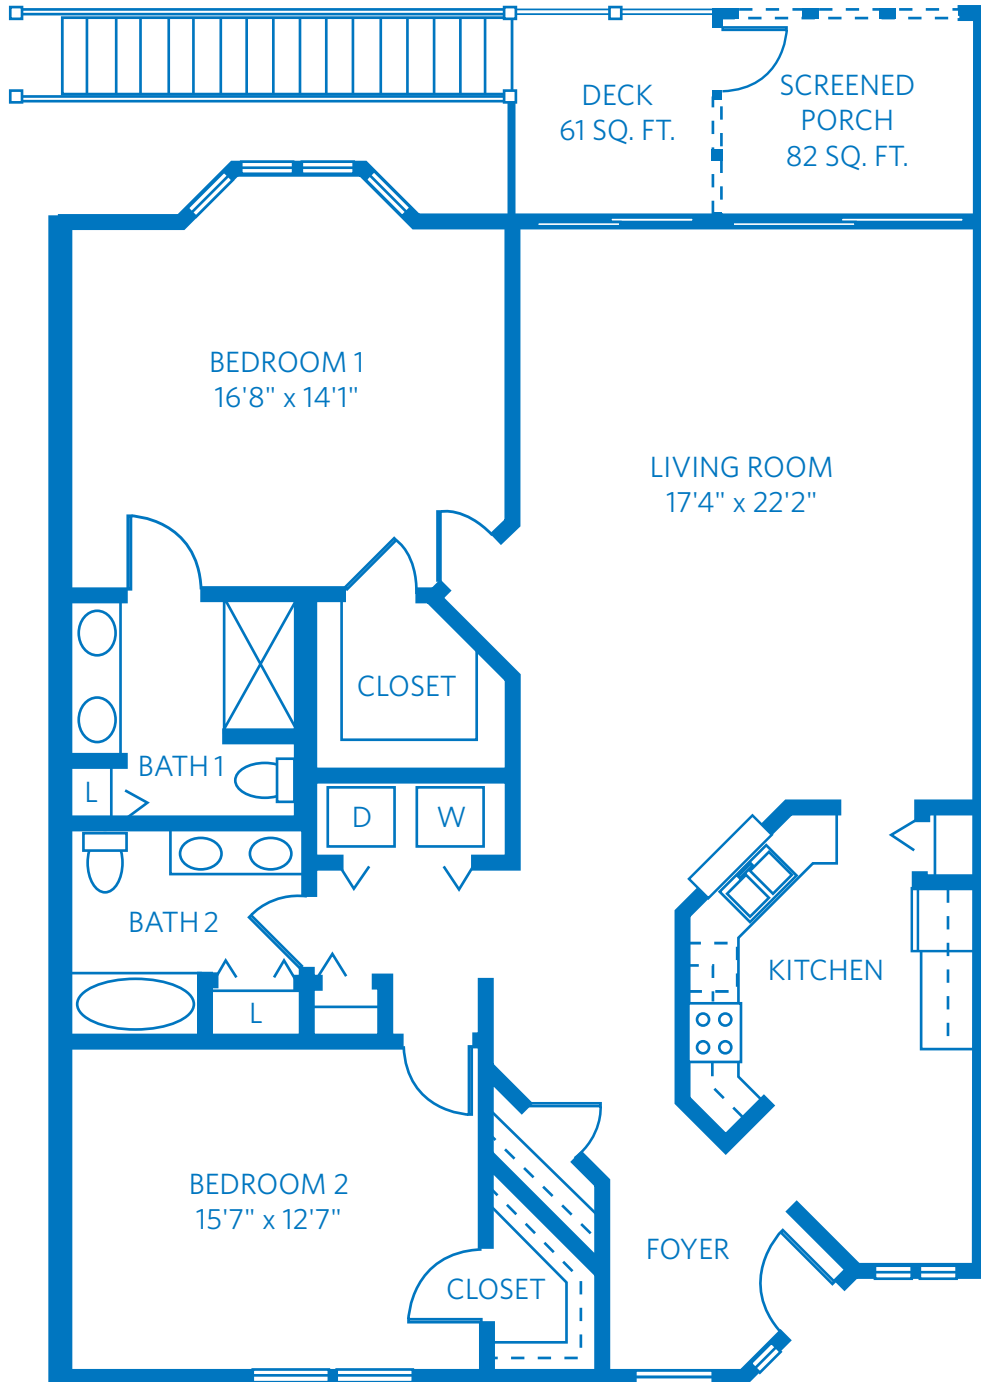

ST. AUGUSTINE INVERTED

TWO BEDROOM, TWO BATH
1,545 SQUARE FEET—1/8"=1' SCALE

All plans and dimensions are approximate.
The community reserves the right to make changes.
Ceiling height is approximately 9'.